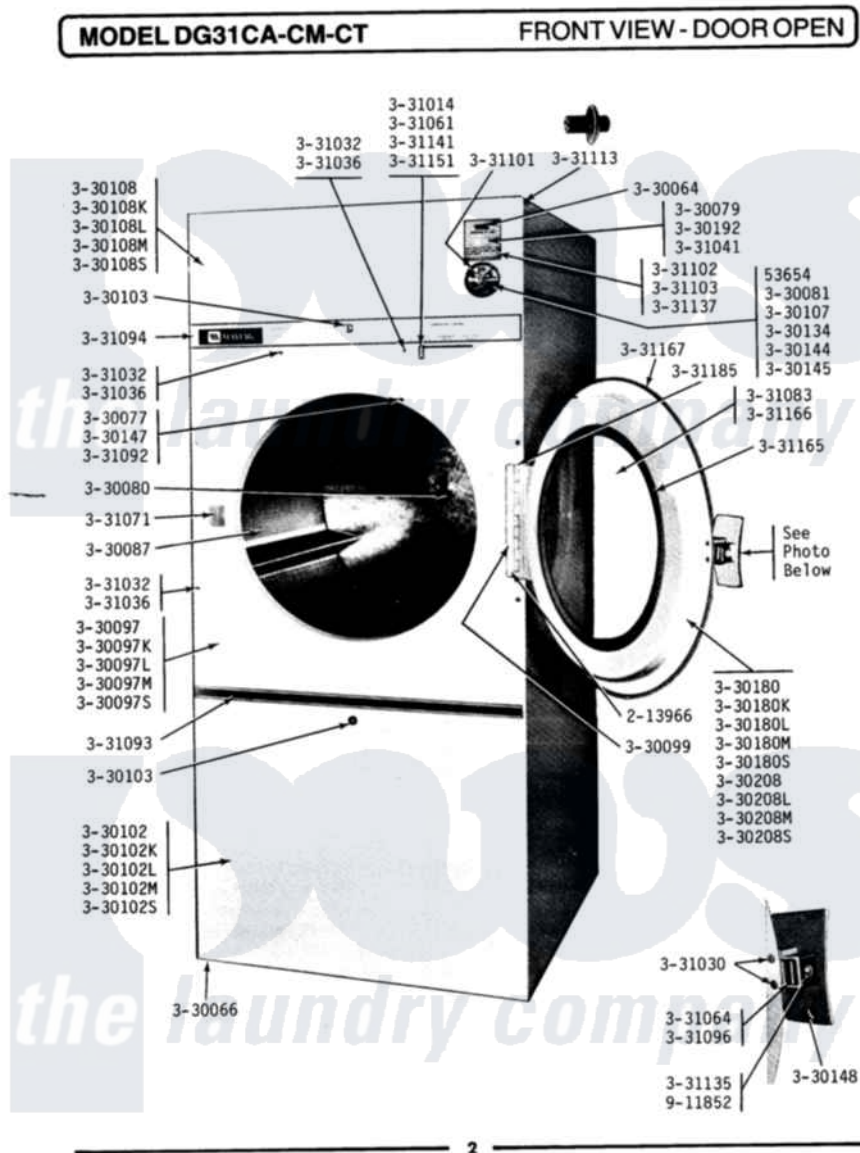

# Maytag LDG31CM 01 - FRONT VIEW-DOOR OPEN

Maytag Commercial Maytag LDG31CM Dryer Parts Parts Diagram 01 - FRONT VIEW-DOOR OPEN  
 Click on the part number to view part

Item	Original Part Number	Replaced By	Status	Part Description
001	NLA		Not Available	GULMITE WRENCH No.8
002	NLA		Not Available	SCREW, No.5-40 X 3/8
003	213966	<a href="#">3400014</a>		Screw
004	<a href="#">Y330064</a>			Pilot Light
005	NLA		Not Available	LEVELING LEG
006	<a href="#">Y330077</a>			Door Switch
007	Y330079		Not Available	SWITCH, PUSH-TO-START
008	Y330080		Not Available	SPIDER & SHAFT ASSEMBLY
009	<a href="#">330081</a>			Timer - CA 60 Minutes
010	<a href="#">Y330087</a>			Drum Assembly Complete
011	NLA		Not Available	FRONT PANEL-WHITE
012	NLA		Not Available	FRONT PANEL-ALMOND
013	NLA		Not Available	FRONT PANEL-HARVEST WHEAT
014	NLA		Not Available	HINGE FOR DOOR
015	<a href="#">Y330102</a>			FRONT PANEL-WHITE