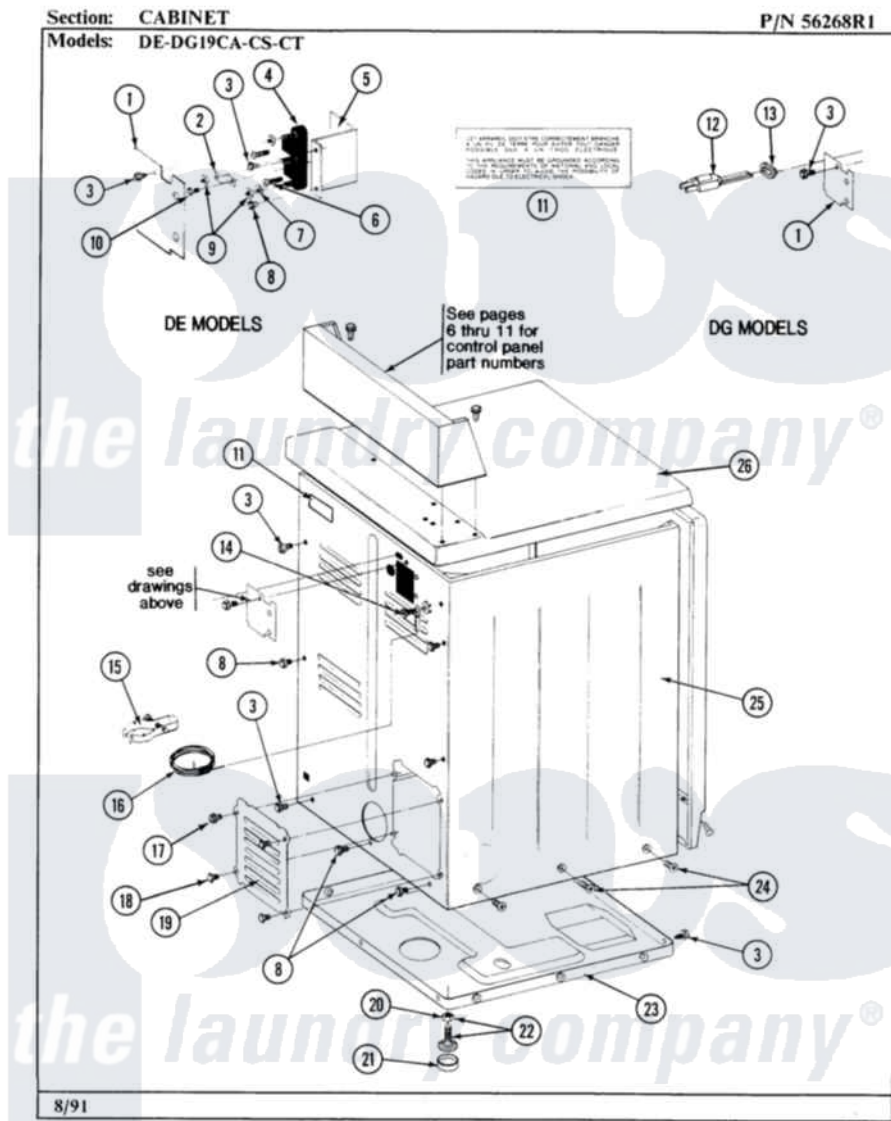

Maytag LDG31CM 02 - REAR VIEW

4

Maytag Commercial Maytag LDG31CM Dryer Parts Parts Diagram 02 - REAR VIEW
Click on the part number to view part

Item	Original Part Number	Replaced By	Status	Part Description
001	Y052749	62739		Nut, Lock
002	NLA		Not Available	LEVELING LEG
003	Y330080		Not Available	SPIDER & SHAFT ASSEMBLY
004	331026	90767		Screw, 8A X 3/8 HeX Washer Head Tapping
005	331032	61002031		Screw, Handle
006	NLA		Not Available	WIRE NUT (6 USED)
007	331048		Not Available	COVER FOR BLOWER IMPELLER
008	331053			Damper
009	331054			Grease Fitting - Pulley Pin
010	NLA		Not Available	HINGE PIN FOR DAMPER
011	NLA		Not Available	GAS SUPPLY LINE-28 1/2 INCH
012	NLA		Not Available	DRUM ROD
013	NLA		Not Available	SHIELD FOR MOTOR
014	NLA		Not Available	SUPPORT FOR REAR

014	NLA	Not Available	COVER-LEFT
015	NLA	Not Available	RIB, TUMBLER (ONLY)
016	NLA	Not Available	BACK GUARD
017	911852	486009	Lockwasher