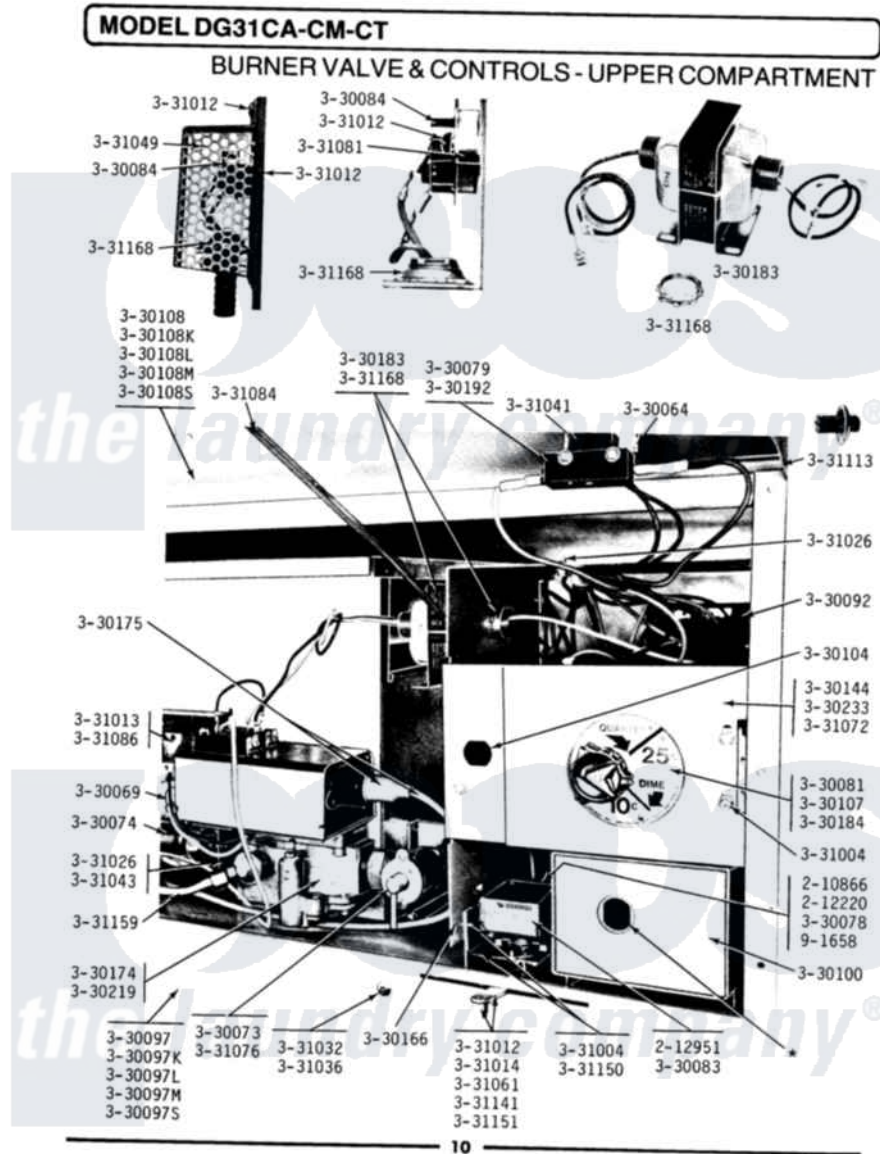

Maytag LDG31CM 06 - BURNER VALVE & CONTROLS-UPPER COMP.

Maytag Commercial Maytag LDG31CM Dryer Parts Parts Diagram 06 - BURNER VALVE & CONTROLS-UPPER COMP.
 Click on the part number to view part

Item	Original Part Number	Replaced By	Status	Part Description
001	210866			Nut, Twin Speed
002	212220	213501		Screw, No.6-20 X 1-1/8 Inch
003	212951			Screw, No.6-32 X 1/4 Inch
004	Y330064			Pilot Light
005	NLA		Not Available	BURNER, MAIN
006	Y330073			Valve, Shut-Off
007	NLA		Not Available	MANIFOLD FOR MAIN BURNER
008	Y330078			Cool-Down Bypass Switch
009	Y330079		Not Available	SWITCH, PUSH-TO-START
010	330081			Timer - CA 60 Minutes
011	Y330083		Not Available	CONTROL, TEMPERATURE
012	330084			Thermostat, Hi-Limit
013	Y330092			Terminal Block
014	NLA		Not Available	FRONT PANEL-WHITE
015	NLA		Not Available	FRONT PANEL-ALMOND