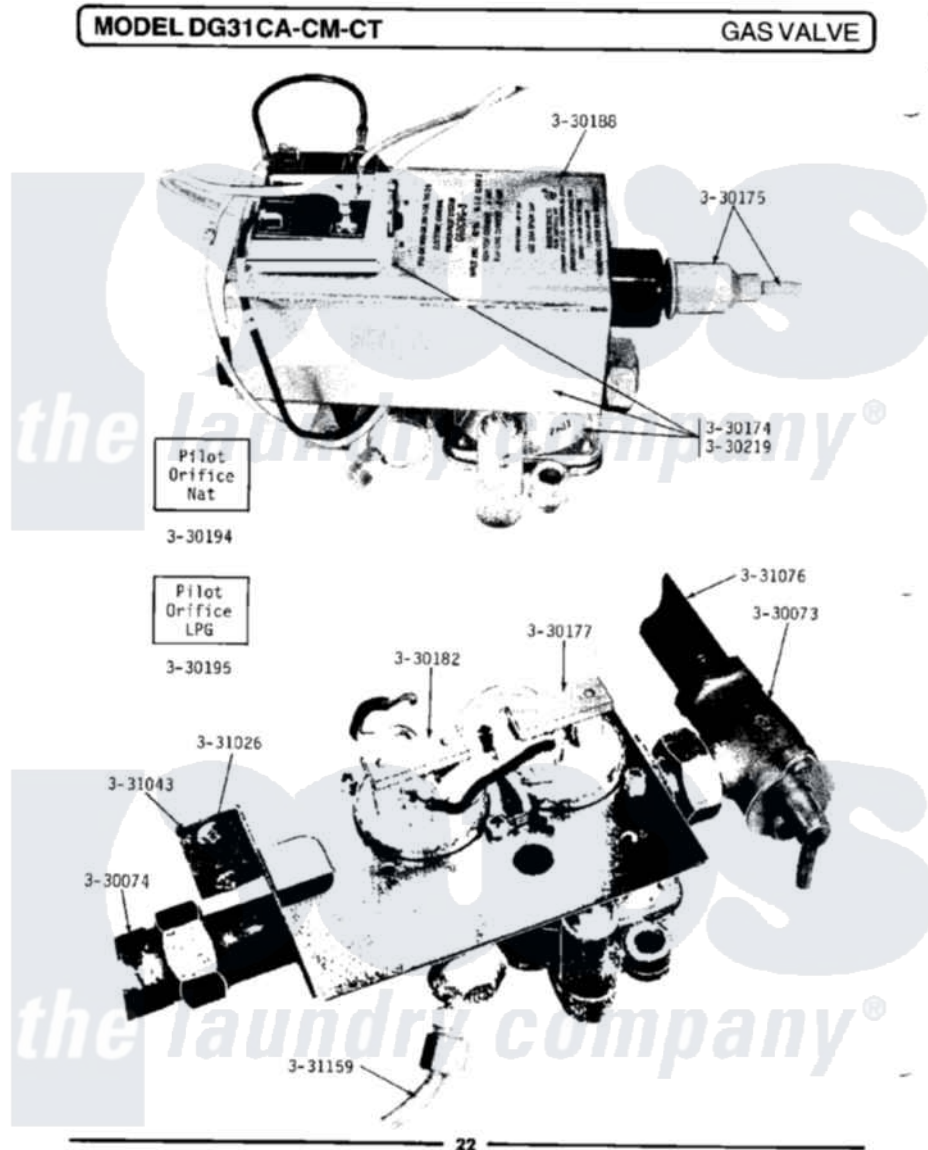

Maytag LDG31CM 08 - GAS VALVE

Maytag [Commercial Maytag LDG31CM Dryer Parts](#) Parts Diagram 08 - GAS VALVE
 Click on the part number to view part

| Item | Original Part Number | Replaced By | Status | Part Description |
|------|-------------------------|-----------------------|---------------|---|
| 001 | Y330073 | | | Valve, Shut-Off |
| 002 | NLA | | Not Available | MANIFOLD FOR MAIN BURNER |
| 003 | Y330174 | | | Electronic Ignition Control |
| 004 | Y330175 | | | Pilot Burner |
| 005 | Y330177 | | | Burner Solenoid-Main |
| 006 | Y330182 | | | Burner Solenoid-Pilot |
| 007 | NLA | | Not Available | LOCKOUT MODULE |
| 008 | NLA | | Not Available | PILOT ORIFICE - NAT |
| 009 | Y330195 | | | Pilot Orifice - LPG |
| 010 | Y330219 | | | Electronic Control Assembly |
| 011 | 331026 | 90767 | | Screw, 8A X 3/8 HeX Washer Head Tapping |
| 012 | NLA | | Not Available | BRACKET FOR GAS CONTROL |
| 013 | NLA | | Not Available | GAS SUPPLY LINE-28 1/2 INCH |
| 014 | NLA | | Not Available | PILOT LINE |