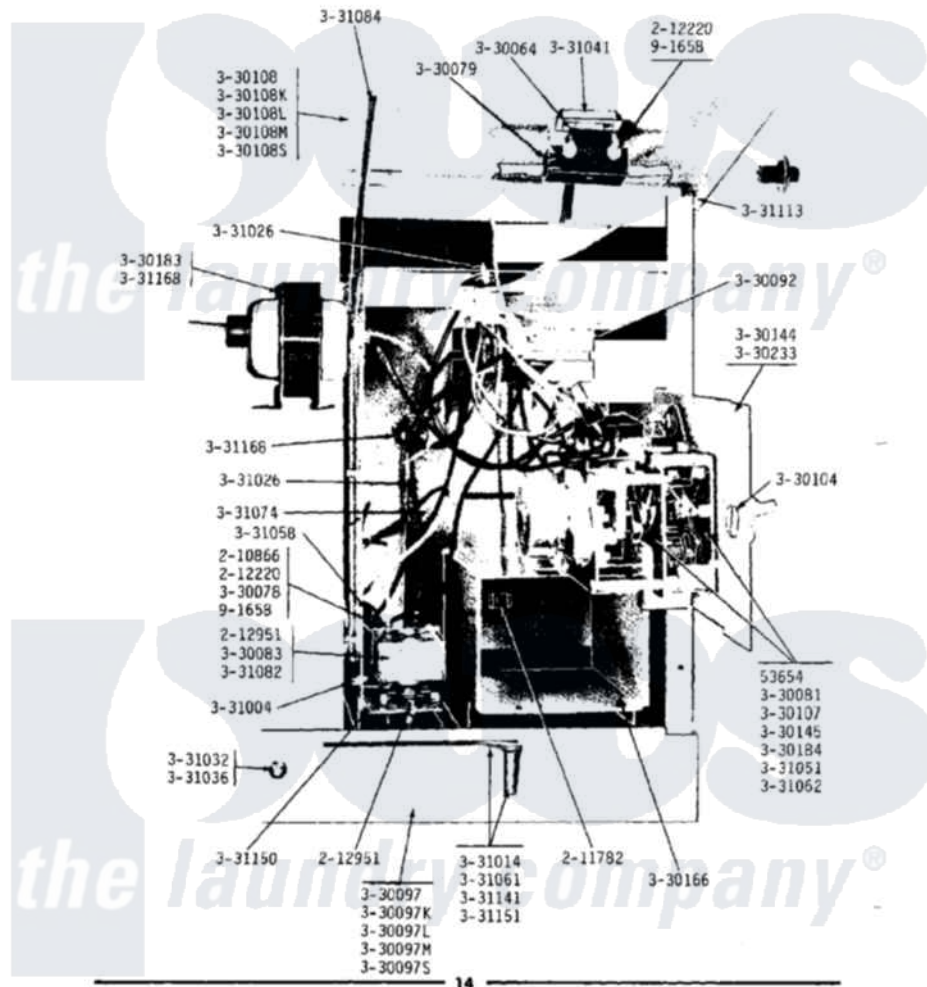

Maytag LDG31CM 15 - CONTROL CENTER & COMPONENTS

MODEL DG31CM CM CONTROL CENTER & COMPONENTS

Maytag [Commercial Maytag LDG31CM Dryer Parts](#) Parts Diagram 15 - CONTROL CENTER & COMPONENTS

[Click on the part number to view part](#)

Item	Original Part Number	Replaced By	Status	Part Description
001	NLA		Not Available	SCREW, No.5-40 X 3/8
002	210866			Nut, Twin Speed
003	NLA		Not Available	CAGE NUT
004	212220	213501		Screw, No.6-20 X 1-1/8 Inch
005	212951			Screw, No.6-32 X 1/4 Inch
006	Y330064			Pilot Light
007	Y330078			Cool-Down Bypass Switch
008	Y330079		Not Available	SWITCH, PUSH-TO-START
009	330081			Timer - CA 60 Minutes
010	Y330083		Not Available	CONTROL, TEMPERATURE
011	Y330092			Terminal Block
012	NLA		Not Available	FRONT PANEL-WHITE
013	NLA		Not Available	FRONT PANEL-SHADED AVOCADO
014	NLA		Not Available	FRONT PANEL-ALMOND
015	NLA		Not Available	FRONT PANEL-HARVEST WHEAT