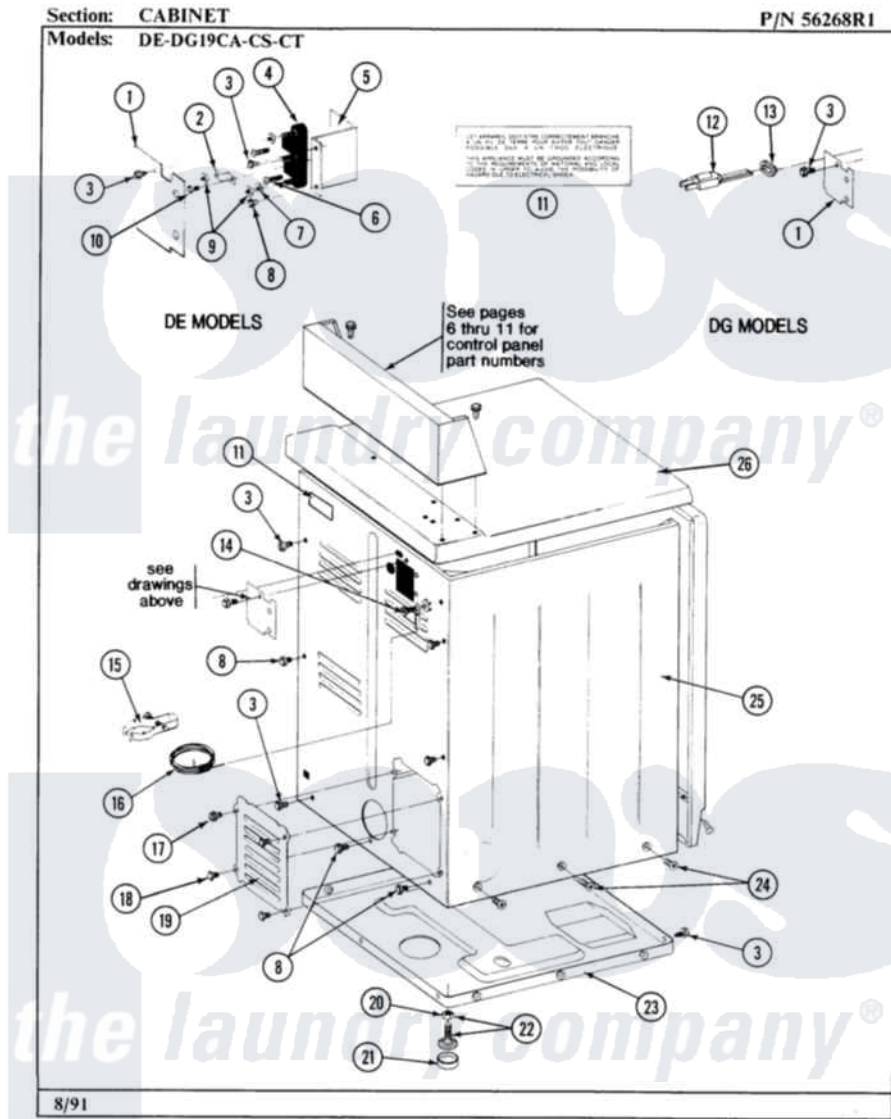

# Maytag LDG31CT 02 - REAR VIEW

4

Maytag [Commercial Maytag LDG31CT Dryer Parts](#) Parts Diagram 02 - REAR VIEW  
Click on the part number to view part

Item	Original Part Number	Replaced By	Status	Part Description
001	Y052749	<a href="#">62739</a>		Nut, Lock
002	NLA		Not Available	LEVELING LEG
003	Y330080		Not Available	SPIDER & SHAFT ASSEMBLY
004	331026	<a href="#">90767</a>		Screw, 8A X 3/8 HeX Washer Head Tapping
005	331032	<a href="#">61002031</a>		Screw, Handle
006	NLA		Not Available	WIRE NUT (6 USED)
007	331048		Not Available	COVER FOR BLOWER IMPELLER
008	<a href="#">331053</a>			Damper
009	<a href="#">331054</a>			Grease Fitting - Pulley Pin
010	NLA		Not Available	HINGE PIN FOR DAMPER
011	NLA		Not Available	GAS SUPPLY LINE-28 1/2 INCH
012	NLA		Not Available	DRUM ROD
013	NLA		Not Available	SHIELD FOR MOTOR
014	NLA		Not Available	SUPPORT FOR REAR

014	NLA	Not Available	COVER-LEFT
015	NLA	Not Available	RIB, TUMBLER (ONLY)
016	NLA	Not Available	BACK GUARD
017	911852	<a href="#">486009</a>	Lockwasher