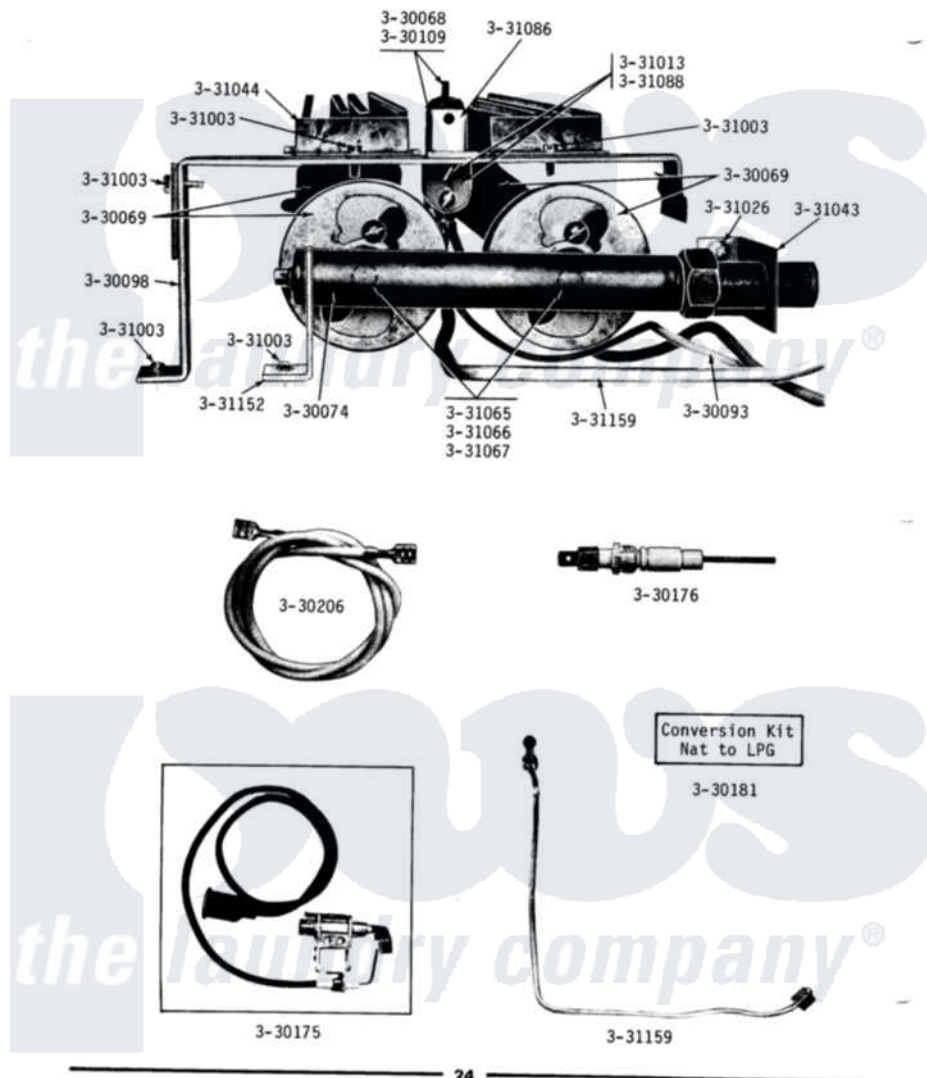

# Maytag LDG31CT 07 - BURNER ASSEMBLY & COMPONENTS

## MODEL DG31CA-CM-CT BURNER ASSEMBLY & COMPONENTS

Maytag [Commercial Maytag LDG31CT Dryer Parts](#) Parts Diagram 07 - BURNER ASSEMBLY & COMPONENTS  
 Click on the part number to view part

Item	Original Part Number	Replaced By	Status	Part Description
001	<a href="#">Y330068</a>			Pilot Burner - Nat.
002	NLA		Not Available	BURNER, MAIN
003	NLA		Not Available	MANIFOLD FOR MAIN BURNER
004	NLA		Not Available	THERMOCOUPLE----NA
005	NLA		Not Available	SUPPORT FOR BURNERS
006	NLA		Not Available	PILOT BURNER - LPG
007	<a href="#">Y330175</a>			Pilot Burner
008	<a href="#">Y330176</a>			Sensing Probe
009	330181		Not Available	CONVERSION KIT-NAT. TO LPG
010	NLA		Not Available	PILOT ORIFICE - NAT
011	<a href="#">Y330195</a>			Pilot Orifice - LPG
012	<a href="#">Y330206</a>			Wire For Sensing Probe
013	331003	<a href="#">489483</a>		Screw 10-32 X 1/2
014	331013	<a href="#">Y0300830</a>		Screw No.10-32 X .375
015	331026	<a href="#">00767</a>		Screw, 8A X 3/8 Hex Washer