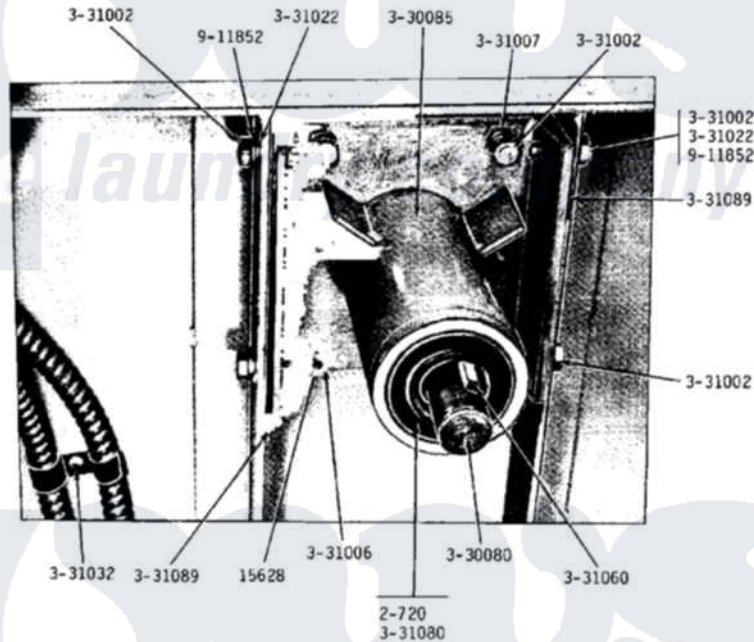

Maytag LDG31CT 11 - DRUM BEARING SUPPORT ASSEMBLY

MODEL DG31CA-CM-CT DRUM BEARING SUPPORT ASSEMBLY

32

Maytag Commercial Maytag LDG31CT Dryer Parts Parts Diagram 11 - DRUM BEARING SUPPORT ASSEMBLY
 Click on the part number to view part

Item	Original Part Number	Replaced By	Status	Part Description
001	NLA		Not Available	BOLT, 5/16 X 3/4 HEX
002	Y200720	22003441		Bearing, Rear
003	Y330080		Not Available	SPIDER & SHAFT ASSEMBLY
004	Y330085			Drum Support Housing
005	NLA		Not Available	BOLT FOR DRUM
006	NLA		Not Available	NUT-DRUM SUPPORT BOLT, 5/16
007	NLA		Not Available	NUT-DRUM SUPPORT BOLT, 3/8
008	NLA		Not Available	WASHER FOR DRUM SUPPORT
009	331032	61002031		Screw, Handle
010	331060			Key For Drum
011	331080		Not Available	SPACER FOR CENTER BEARING
012	331089			Shim For Drum Rod
013	911852	486009		Lockwasher