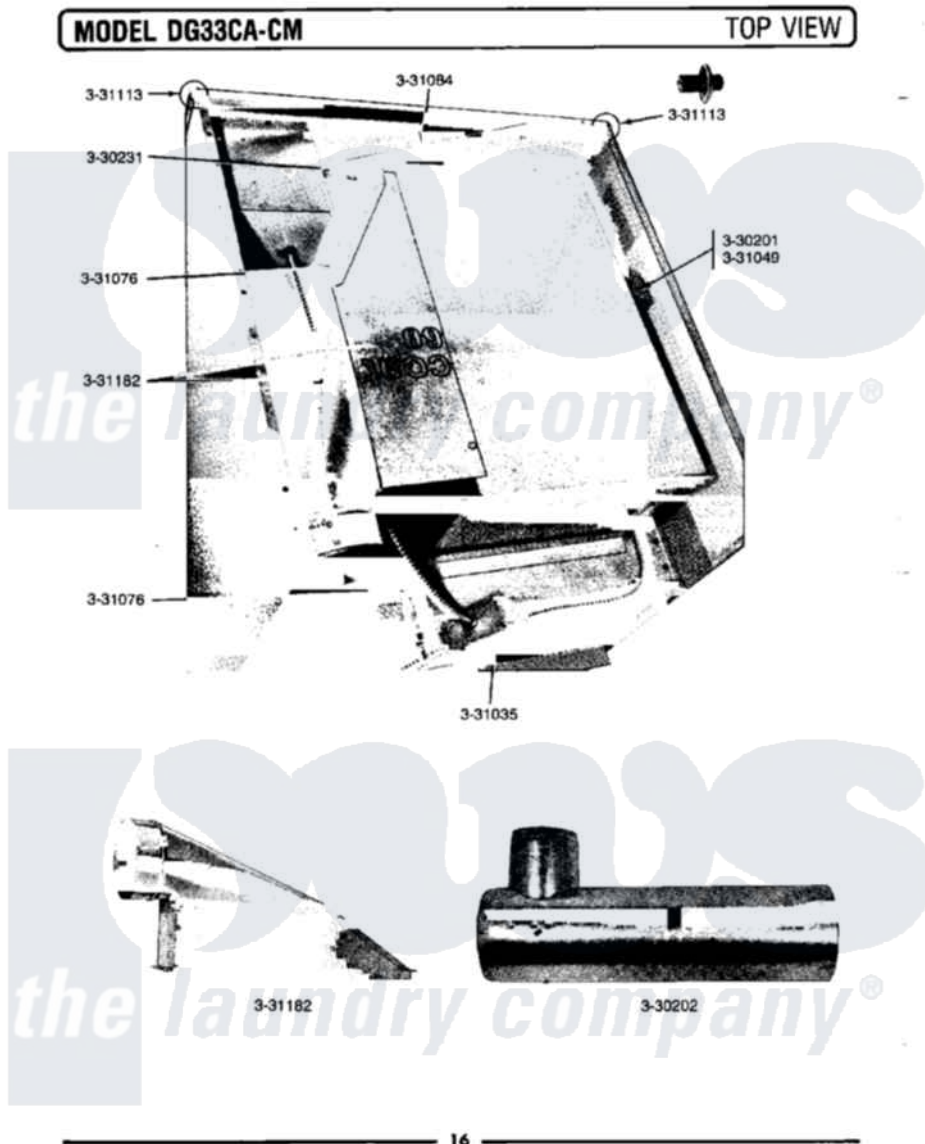

Maytag LDG33CA 07 - TOP VIEW

Maytag [Commercial Maytag LDG33CA Dryer Parts](#) Parts Diagram 07 - TOP VIEW
 Click on the part number to view part

Item	Original Part Number	Replaced By	Status	Part Description
001	Y330201		Not Available	HIGH LIMIT THERMOSTAT
002	Y330202		Not Available	RECIRCULATION TEE ASSEMBLY
003	NLA		Not Available	BAFFLE ASSEMBLY
004	Y330231			Transformer
005	NLA		Not Available	WIRE NUT
006	331049		Not Available	VENTILATED COVER - HI-LIMIT
007	NLA		Not Available	GAS SUPPLY LINE-28 1/2 INCH
008	331084		Not Available	SUPPORT ROD FOR UPPER DOOR
009	NLA		Not Available	HINGE RIVET
010	NLA		Not Available	RECIRCULATION BOOT
011	NLA		Not Available	PANEL COVER