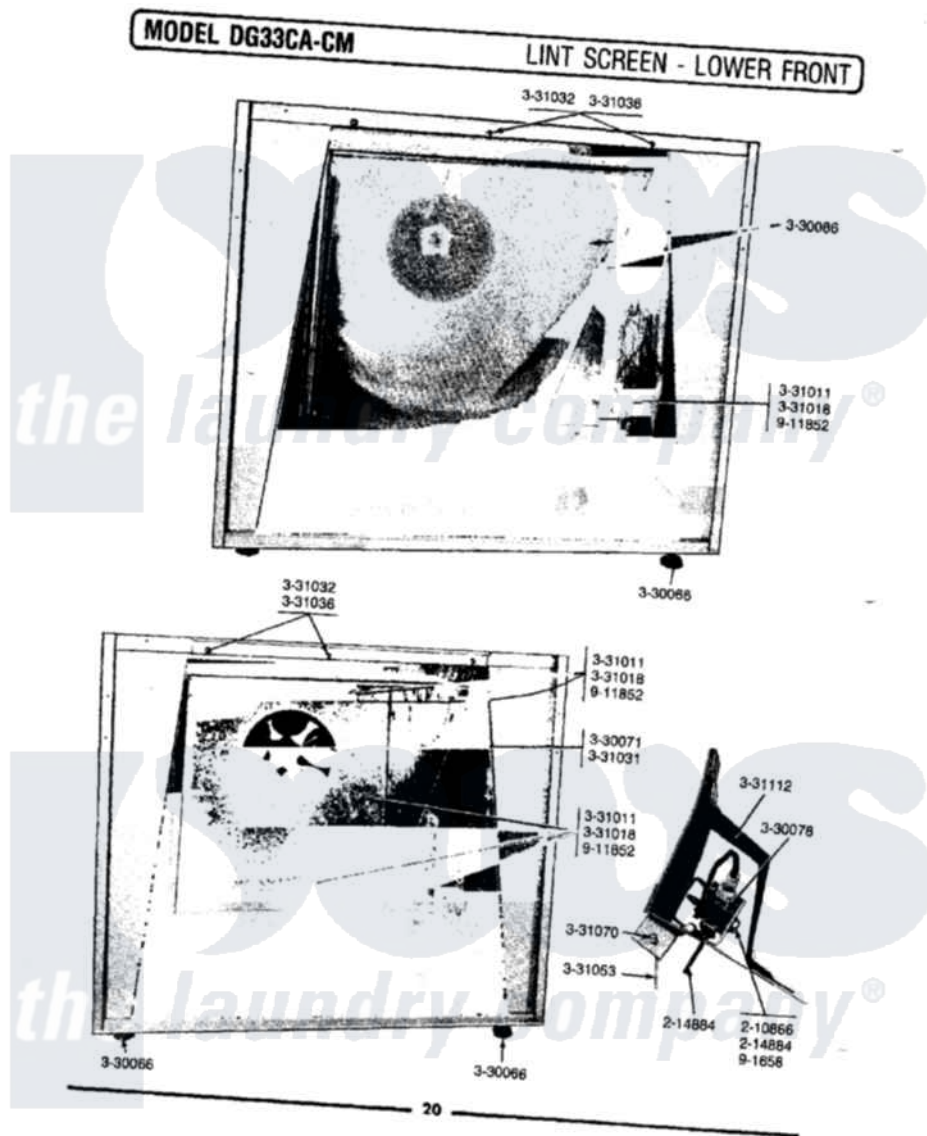

Maytag LDG33CA 09 - LINT SCREEN-LOWER FRONT

Maytag Commercial Maytag LDG33CA Dryer Parts Parts Diagram 09 - LINT SCREEN-LOWER FRONT
 Click on the part number to view part

Item	Original Part Number	Replaced By	Status	Part Description
001	Y055980			Hi-Temp Adhesive, 2 Oz Tube
002	210866			Nut, Twin Speed
003	214884	213501		Screw, No.6-20 X 1-1/8 Inch
004	NLA		Not Available	LEVELING LEG
005	Y330071		Not Available	IMPELLER FOR BLOWER
006	Y330078			Cool-Down Bypass Switch
007	Y330086			Lint Screen With Frame
008	NLA		Not Available	WING NUT, LINT HOOD
009	NLA		Not Available	WASHER, LINT HOOD
010	331031		Not Available	SET SCREW FOR IMPELLER
011	331032	61002031		Screw, Handle
012	331036			Washer-Front Panel Screws
013	331053			Damper
014	NLA		Not Available	HINGE PIN, DAMPER
015	NLA		Not Available	SHIELD, DAMPER SWITCH
016	NLA		Not Available	TWIN FASTENER W/SCREWS