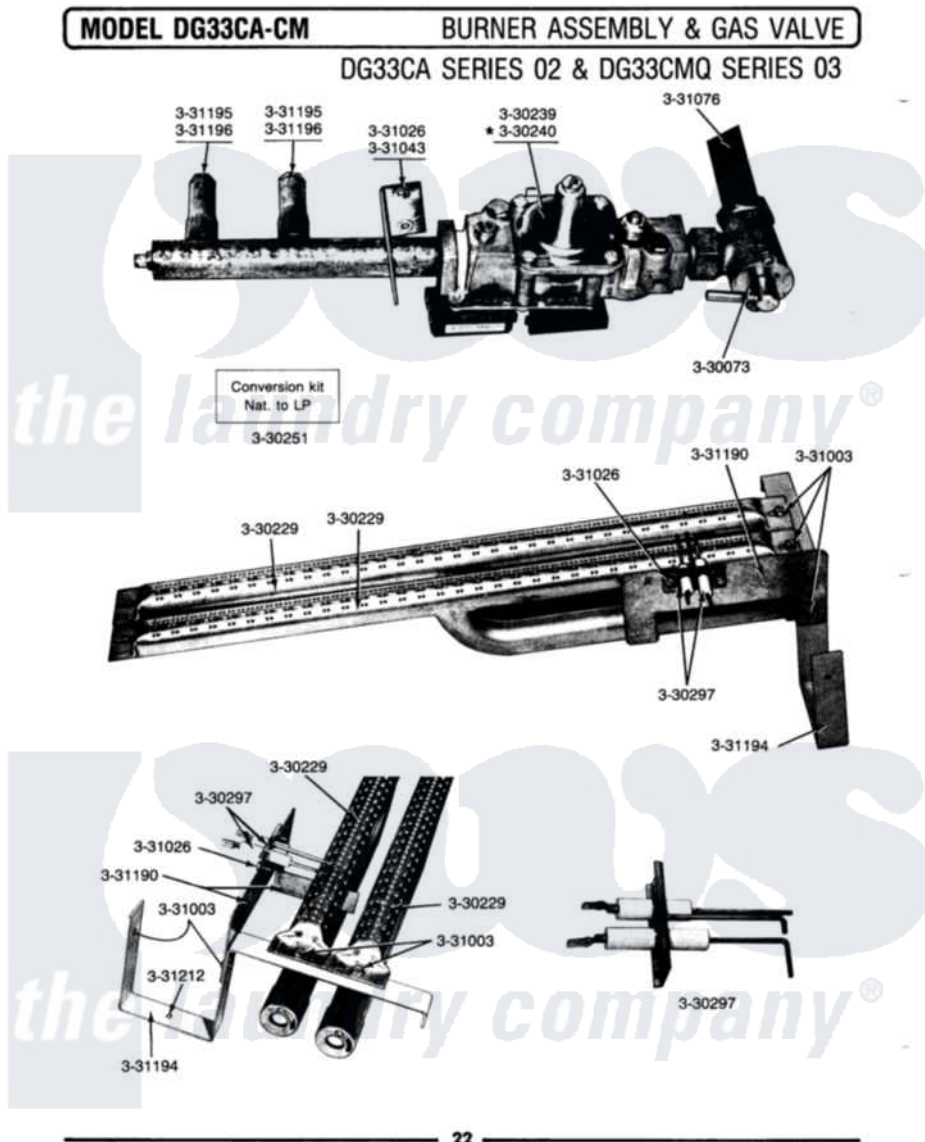

Maytag LDG33CA 10 - BURNER ASSEMBLY & GAS VALVE

Maytag [Commercial Maytag LDG33CA Dryer Parts](#) Parts Diagram 10 - BURNER ASSEMBLY & GAS VALVE
 Click on the part number to view part

Item	Original Part Number	Replaced By	Status	Part Description
001	Y330073			Valve, Shut-Off
002	Y330229			Burner Assembly
003	Y330239		Not Available	GAS VALVE - NAT
004	NLA		Not Available	GAS VALVE (LPG)
005	Y330250		Not Available	COIL ON GAS VALVE
006	NLA		Not Available	CONVERSION KIT (NAT.TO LPG)
007	NLA		Not Available	HI-VOLT CABLE & IGNITER KIT
008	331003	489483		Screw 10-32 X 1/2
009	331026	90767		Screw, 8A X 3/8 HeX Washer Head Tapping
010	NLA		Not Available	BRACKET, GAS CONTROL
011	NLA		Not Available	GAS SUPPLY LINE-28 1/2 INCH
012	NLA		Not Available	MOUNTING BRACKET
013	NLA		Not Available	BURNER SUPPORT BRACKET

014	NLA		Not Available	ORIFICE, MAIN BURNER-NAT.
015	NLA		Not Available	ORIFICE, MAIN BURNER (LPG)
016	331212	3390631		Screw, 10-16 X 3/8