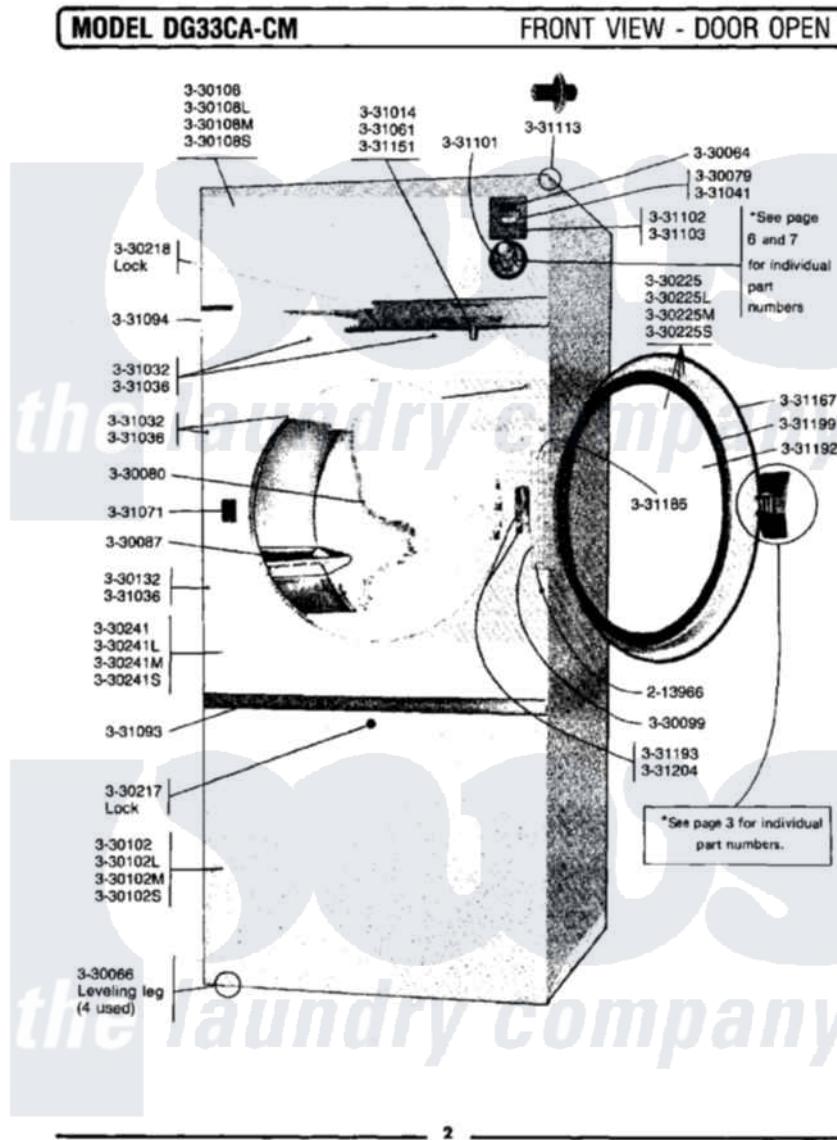

Maytag LDG33CM 01 - FRONT VIEW-DOOR OPEN

Maytag Commercial Maytag LDG33CM Dryer Parts Parts Diagram 01 - FRONT VIEW-DOOR OPEN
 Click on the part number to view part

Item	Original Part Number	Replaced By	Status	Part Description
001	213966	3400014		Screw
002	Y330064			Pilot Light
003	NLA		Not Available	LEVELING LEG
004	Y330079		Not Available	SWITCH, PUSH-TO-START
005	Y330080		Not Available	SPIDER & SHAFT ASSEMBLY
006	Y330087			Drum Assembly Complete
007	NLA		Not Available	HINGE, DOOR
008	Y330102			FRONT PANEL-WHITE
009	NLA		Not Available	(ALM)
010	NLA		Not Available	(H. WHEAT)
011	NLA		Not Available	FRONT PANEL (WHT)
012	330108L		Not Available	FRONT PANEL-ALMOND
013	330108M		Not Available	FRONT PANEL-HARVEST WHEAT
014	Y330217			Lock
015	Y330218			Lock

016	NLA	Not Available	DOOR ASSEMBLY (WHT)
017	NLA	Not Available	(ALM)
018	NLA	Not Available	(H. WHEAT)
019	Y330241	Not Available	PANEL, FRONT (WHITE)
020	330241L	Not Available	(ALMOND)
021	NLA	Not Available	(H. WHEAT)
022	331014	8281196	Screw
023	331032	61002031	Screw, Handle
024	331036		Washer-Front Panel Screws
025	331041		Button-Push-To-Start Switch
026	331061		Knob For Temperature Contro
027	331064	Not Available	MAGNET FOR DOOR HANDLE
028	331071	Not Available	STRIKE PLATE FOR DOOR
029	NLA	Not Available	TRIM STRIP, LOWER FRONT PANEL
030	NLA	Not Available	TRIM BAR, UPPER PANEL
031	NLA	Not Available	POLE BLOCK, DOOR MAGNET
032	331101	Not Available	BEZEL FOR TIMER-ACCUMULATOR
033	NLA	Not Available	INSTRUCTION PLATE - CM
034	NLA	Not Available	HINGE RIVET
035	331151		Lever-Temperature Control
036	331167		Gasket For Door-Outer
037	331185		Hinge Pin For Door
038	331192	Not Available	GLASS, LOADING DOOR
039	331193	Not Available	COVER FOR DOOR SWITCH BOX
040	331199	Not Available	GASKET FOR DOOR GLASS
041	331200		Handle, Door
042	331204	61003351	Screw, Handle To Frame
043	NLA	Not Available	SCREW, DOOR HANDLE
044	NLA	Not Available	ROLL PIN, DOOR HANDLE