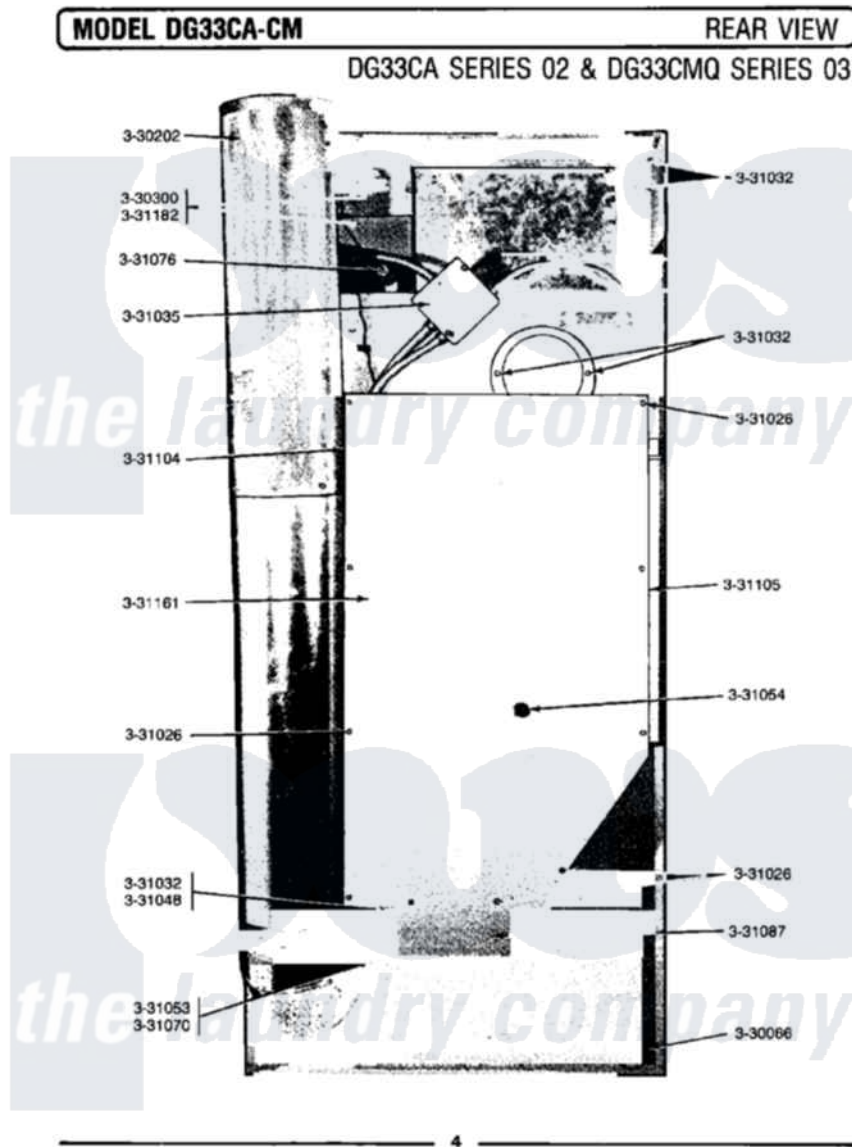

Maytag LDG33CM 02 - REAR VIEW

Maytag Commercial Maytag LDG33CM Dryer Parts Parts Diagram 02 - REAR VIEW
 Click on the part number to view part

Item	Original Part Number	Replaced By	Status	Part Description
001	Y052749	62739		Nut, Lock
002	NLA		Not Available	LEVELING LEG
003	Y330080		Not Available	SPIDER & SHAFT ASSEMBLY
004	Y330087			Drum Assembly Complete
005	Y330202		Not Available	RECIRCULATION TEE ASSEMBLY
006	Y330300			Safety Thermostat
007	331026	90767		Screw, 8A X 3/8 HeX Washer Head Tapping
008	NLA		Not Available	CLIP
009	331032	61002031		Screw, Handle
010	NLA		Not Available	WIRE NUT (6 USED)
011	331048		Not Available	COVER FOR BLOWER IMPELLER
012	331053			Damper
013	331054			Grease Fitting - Pulley Pin
014	NLA		Not Available	HINGE PIN, DAMPER

015	NLA	Not Available	GAS SUPPLY LINE-28 1/2 INCH
016	NLA	Not Available	DRUM ROD
017	NLA	Not Available	SHIELD, MOTOR
018	NLA	Not Available	SUPPORT, REAR COVER (LT)
019	NLA	Not Available	SUPPORT, REAR COVER (RT)
020	NLA	Not Available	BACK GUARD
021	NLA	Not Available	RECIRCULATION BOOT
022	911852	486009	Lockwasher