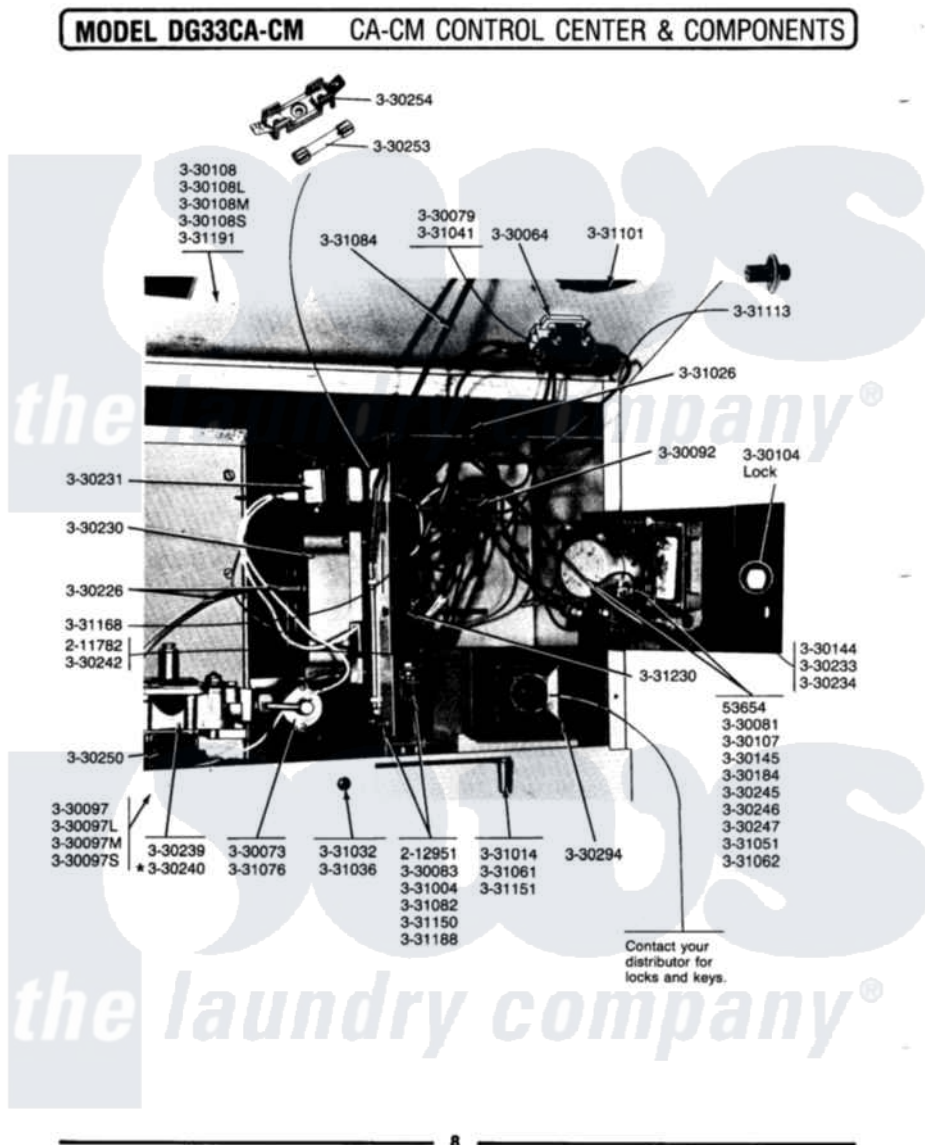

Maytag LDG33CM 03 - CONTROL CENTER & COMPONENTS

Maytag [Commercial Maytag LDG33CM Dryer Parts](#) Parts Diagram 03 - CONTROL CENTER & COMPONENTS
 Click on the part number to view part

Item	Original Part Number	Replaced By	Status	Part Description
001	NLA		Not Available	PART NOT USED
002	NLA		Not Available	CAGE NUT
003	212951			Screw, No.6-32 X 1/4 Inch
004	Y330064			Pilot Light
005	Y330073			Valve, Shut-Off
006	Y330079		Not Available	SWITCH, PUSH-TO-START
007	330081			Timer - CA 60 Minutes
008	Y330083		Not Available	CONTROL, TEMPERATURE
009	Y330092			Terminal Block
010	NLA		Not Available	FRONT PANEL (WHT)
011	NLA		Not Available	(ALM)
012	NLA		Not Available	(H. WHEAT)
013	NLA		Not Available	LOCK
014	NLA		Not Available	TIMER ACCUMULATOR - CM
015	NLA		Not Available	FRONT PANEL (WHT)
016	330108L		Not Available	FRONT PANEL-ALMOND