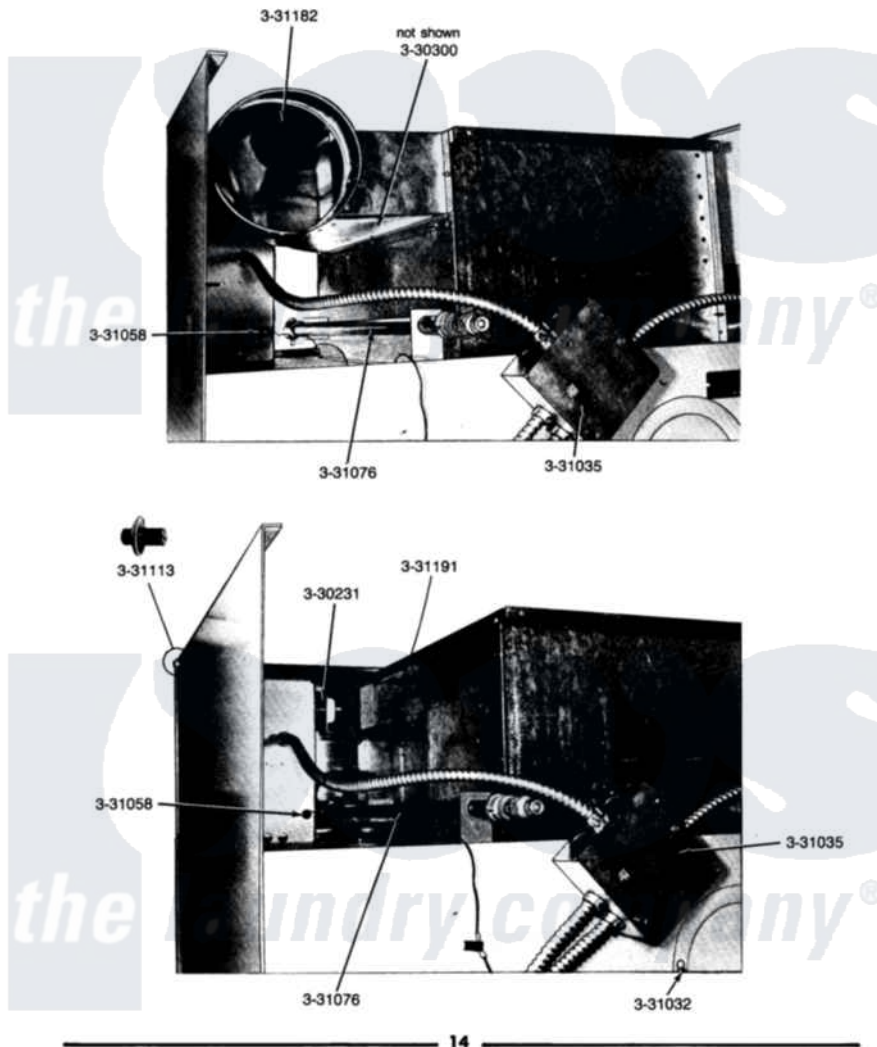

Maytag LDG33CM 05 - RECIRCULATION COMPONENTS

MODEL DG33CA-CM RECIRCULATION COMPONENTS - REAR VIEW DG33CA SERIES 02 & DG33CMQ SERIES 03

Maytag Commercial Maytag LDG33CM Dryer Parts Parts Diagram 05 - RECIRCULATION COMPONENTS
Click on the part number to view part

Item	Original Part Number	Replaced By	Status	Part Description
001	Y330231			Transformer
002	Y330300			Safety Thermostat
003	331032	61002031		Screw, Handle
004	NLA		Not Available	WIRE NUT (6 USED)
005	331058			Grommet-Temp. Control Tubin
006	NLA		Not Available	GAS SUPPLY LINE-28 1/2 INCH
007	NLA		Not Available	HINGE RIVET
008	NLA		Not Available	RECIRCULATION BOOT
009	NLA		Not Available	DECAL-LIGHTING & CLEARANCE