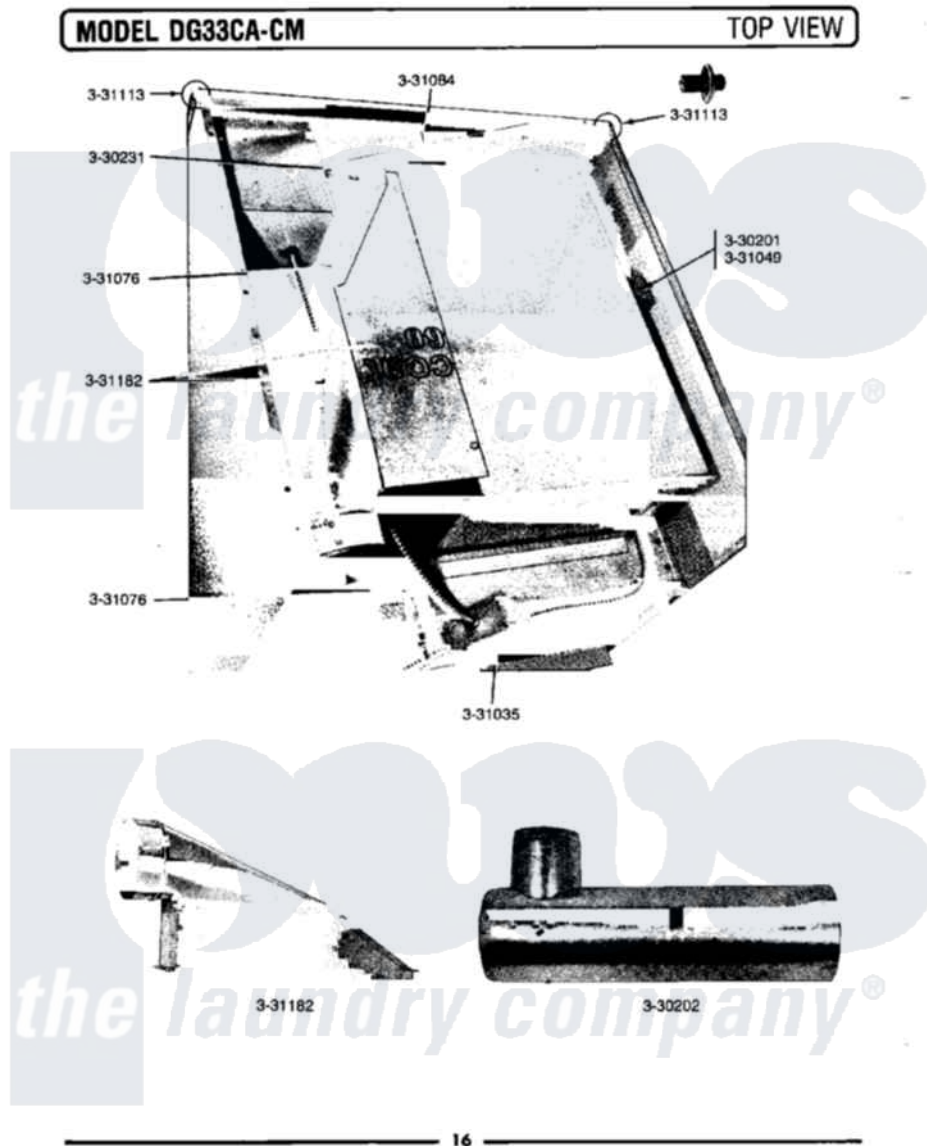

Maytag LDG33CM 06 - TOP VIEW

Maytag [Commercial Maytag LDG33CM Dryer Parts](#) Parts Diagram 06 - TOP VIEW
 Click on the part number to view part

Item	Original Part Number	Replaced By	Status	Part Description
001	Y330201		Not Available	HIGH LIMIT THERMOSTAT
002	Y330202		Not Available	RECIRCULATION TEE ASSEMBLY
003	NLA		Not Available	BAFFLE ASSEMBLY
004	Y330231			Transformer
005	NLA		Not Available	WIRE NUT (6 USED)
006	331049		Not Available	VENTILATED COVER - HI-LIMIT
007	NLA		Not Available	GAS SUPPLY LINE-28 1/2 INCH
008	331084		Not Available	SUPPORT ROD FOR UPPER DOOR
009	NLA		Not Available	HINGE RIVET
010	NLA		Not Available	RECIRCULATION BOOT
011	NLA		Not Available	PANEL COVER