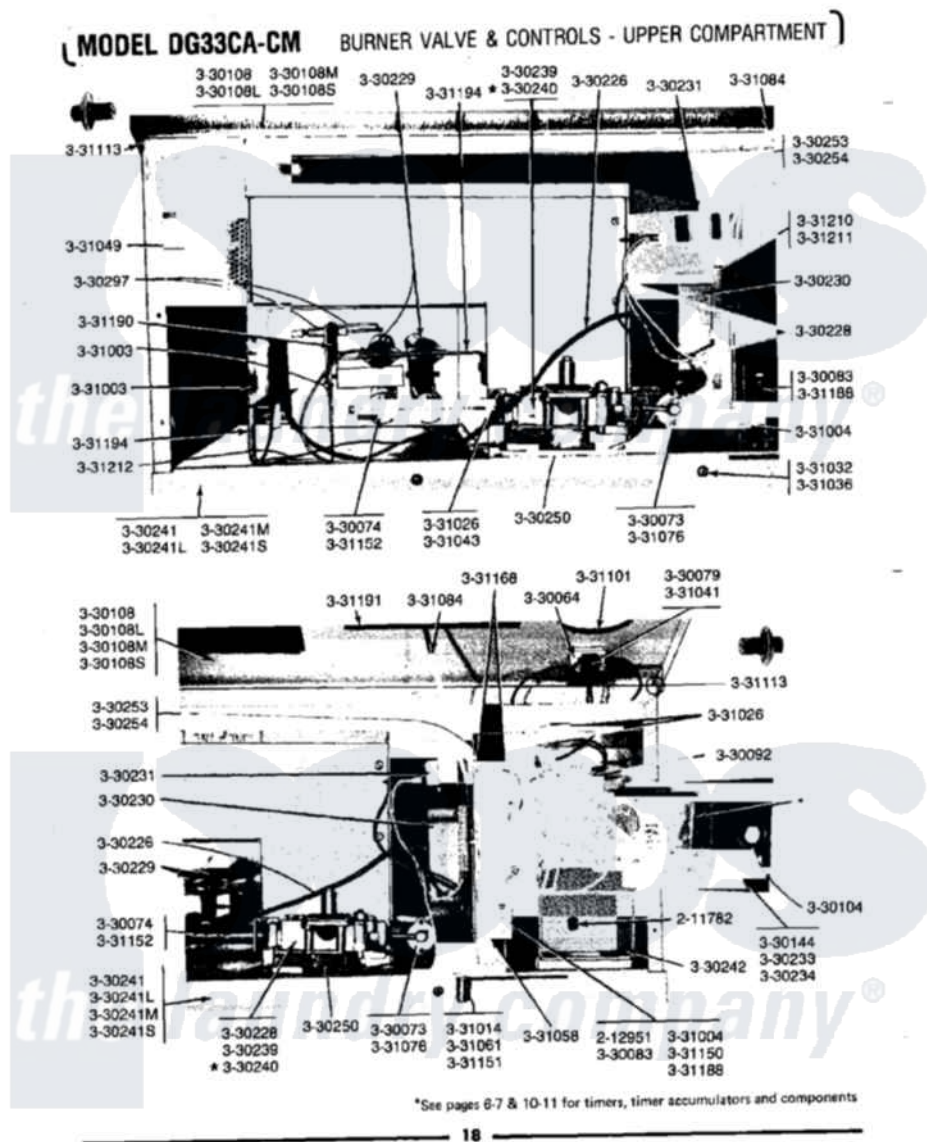

Maytag LDG33CM 07 - BURNER VALVE & CONTROLS-UPPER COMP.

Maytag Commercial Maytag LDG33CM Dryer Parts Diagram 07 - BURNER VALVE & CONTROLS-UPPER COMP. Click on the part number to view part

Item	Original Part Number	Replaced By	Status	Part Description
001	NLA		Not Available	CAGE NUT
002	212951			Screw, No.6-32 X 1/4 Inch
003	Y330064			Pilot Light
004	Y330073			Valve, Shut-Off
005	NLA		Not Available	MANIFOLD, MAIN BURNER
006	Y330079		Not Available	SWITCH, PUSH-TO-START
007	Y330083		Not Available	CONTROL, TEMPERATURE
008	Y330092			Terminal Block
009	NLA		Not Available	LOCK
010	NLA		Not Available	FRONT PANEL (WHT)
011	330108L		Not Available	FRONT PANEL-ALMOND
012	330108M		Not Available	FRONT PANEL-HARVEST WHEAT
013	NLA		Not Available	MOUNTING PLATE (ACCUMULATOR)
014	Y330201		Not Available	HIGH LIMIT THERMOSTAT
015	Y330226			Wire, Ignition Control