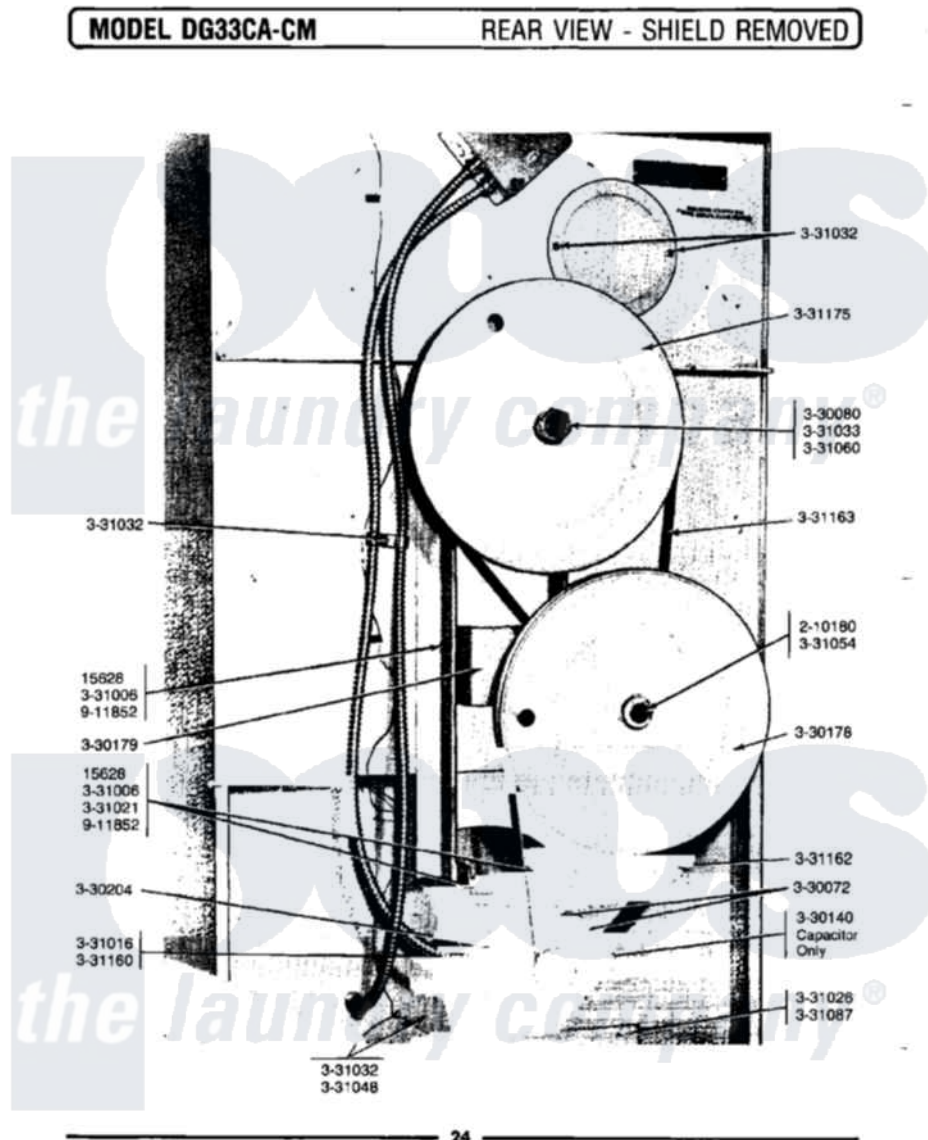

Maytag LDG33CM 10 - REAR VIEW-SHIELD REMOVED

Maytag Commercial Maytag LDG33CM Dryer Parts Parts Diagram 10 - REAR VIEW-SHIELD REMOVED
 Click on the part number to view part

Item	Original Part Number	Replaced By	Status	Part Description
001	NLA		Not Available	BOLT, 5/16 X 3/4 HEX
002	210180		Not Available	RETAINING RING
003	Y330072		Not Available	MOTOR COMPLETE
004	Y330080		Not Available	SPIDER & SHAFT ASSEMBLY
005	NLA		Not Available	CAPICATOR
006	Y330178			Reduction Pulley
007	Y330179			Bracket And Pin
008	NLA		Not Available	INTERNAL MOTOR SWITCH
009	NLA		Not Available	NUT-DRUM SUPPORT BOLT, 5/16
010	NLA		Not Available	SET SCREW, MOTOR PULLEY
011	NLA		Not Available	WASHER - MOTOR SUPPORT BOLT
012	331026	90767		Screw, 8A X 3/8 HeX Washer Head Tapping
013	331032	61002031		Screw, Handle

014	331033		Hex Nut-Drum Pulley Shaft
015	331048	Not Available	COVER FOR BLOWER IMPELLER
016	331054		Grease Fitting - Pulley Pin
017	331060		Key For Drum
018	NLA	Not Available	SHIELD, MOTOR
019	331160		Motor Pulley
020	331162	A55	Multiplus Dual Brand V Belt
021	331163	33331163	V-Belt
022	331175	Not Available	DRUM PULLEY
023	911852	486009	Lockwasher