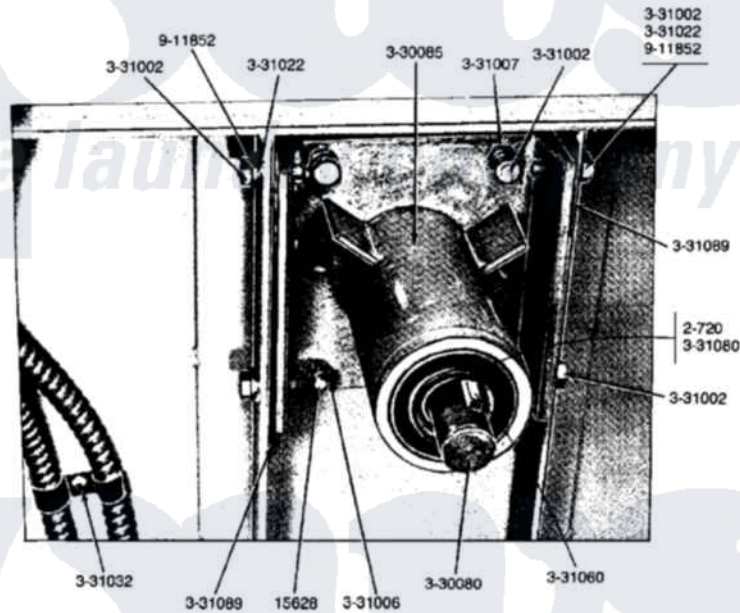

Maytag LDG33CM 11 - DRUM BEARING SUPPORT ASSEMBLY

MODEL DG33CA-CM DRUM BEARING SUPPORT ASSEMBLY

Maytag Commercial Maytag LDG33CM Dryer Parts Parts Diagram 11 - DRUM BEARING SUPPORT ASSEMBLY
 Click on the part number to view part

Item	Original Part Number	Replaced By	Status	Part Description
001	NLA		Not Available	BOLT, 5/16 X 3/4 HEX
002	Y200720	22003441		Bearing, Rear
003	Y330080		Not Available	SPIDER & SHAFT ASSEMBLY
004	Y330085			Drum Support Housing
005	NLA		Not Available	BOLT, DRUM
006	NLA		Not Available	NUT-DRUM SUPPORT BOLT, 5/16
007	NLA		Not Available	NUT-DRUM SUPPORT BOLT, 3/8
008	NLA		Not Available	WASHER, DRUM SUPPORT
009	331032	61002031		Screw, Handle
010	331060			Key For Drum
011	331080		Not Available	SPACER FOR CENTER BEARING
012	331089			Shim For Drum Rod
013	911852	486009		Lockwasher