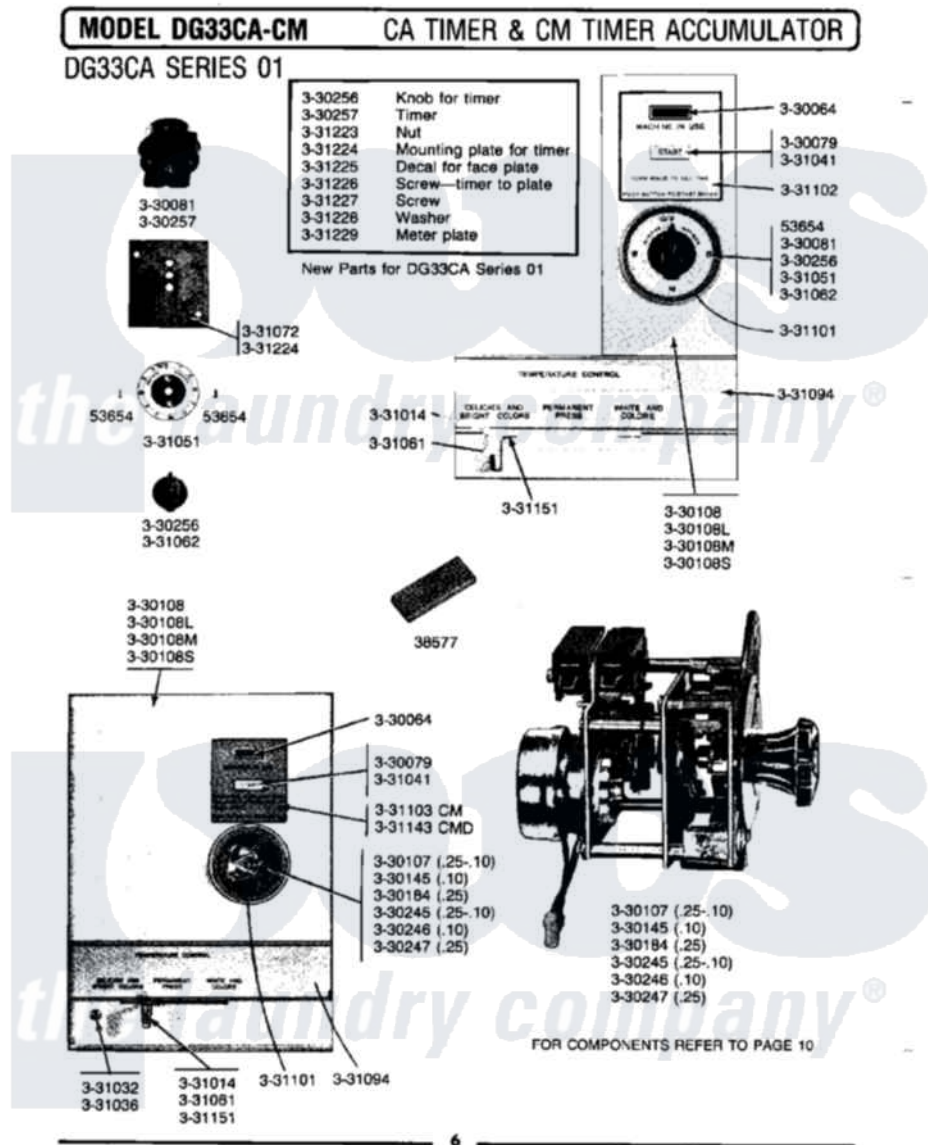

# Maytag LDG33CM 13 - TIMER ACCUMULATOR

Maytag Commercial Maytag LDG33CM Dryer Parts Parts Diagram 13 - TIMER ACCUMULATOR  
 Click on the part number to view part

Item	Original Part Number	Replaced By	Status	Part Description
001	NLA		Not Available	TOOL TO ADJUST TIMING SWITCH
002	NLA		Not Available	SCREW, No.5-40 X 3/8
003	<a href="#">Y330064</a>			Pilot Light
004	Y330079		Not Available	SWITCH, PUSH-TO-START
005	NLA		Not Available	TIMER ACCUMULATOR - CM
006	NLA		Not Available	FRONT PANEL (WHT)
007	330108L		Not Available	FRONT PANEL-ALMOND
008	330108M		Not Available	FRONT PANEL-HARVEST WHEAT
009	Y330145		Not Available	CONTA ACCUMULATOR ASSEMBLY
010	<a href="#">330184</a>			Timer Accumulator-25
011	NLA		Not Available	TIMER ACCUMULATOR (.25-.10)
012	NLA		Not Available	TIMER ACCUMULATOR (.10)
013	NLA		Not Available	TIMER ACCUMULATOR (.25)
014	331014	<a href="#">8281196</a>		Screw

015	331032	<a href="#">61002031</a>	Screw, Handle
016	<a href="#">331036</a>		Washer-Front Panel Screws
017	<a href="#">331041</a>		Button-Push-To-Start Switch
018	<a href="#">331061</a>		Knob For Temperature Contro
019	NLA	Not Available	TRIM BAR, UPPER PANEL
020	331101	Not Available	BEZEL FOR TIMER-ACCUMULATOR
021	NLA	Not Available	INSTRUCTION PLATE - CM
022	<a href="#">331151</a>		Lever-Temperature Control