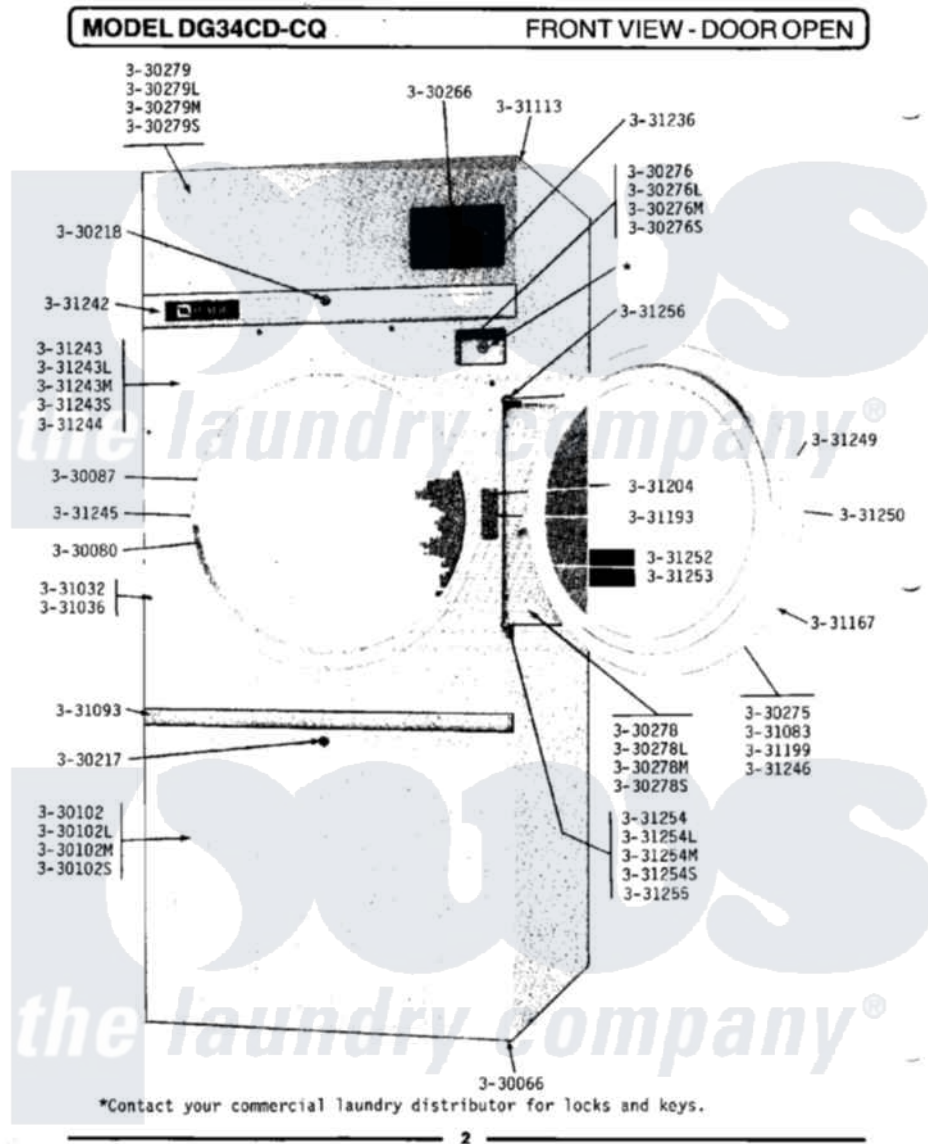

# Maytag LDG34CD 01 - FRONT VIEW-DOOR OPEN

Maytag Commercial Maytag LDG34CD Dryer Parts Parts Diagram 01 - FRONT VIEW-DOOR OPEN  
 Click on the part number to view part

Item	Original Part Number	Replaced By	Status	Part Description
001	NLA		Not Available	LEVELING LEG
002	Y330080		Not Available	SPIDER & SHAFT ASSEMBLY
003	<a href="#">Y330087</a>			Drum Assembly Complete
004	<a href="#">Y330102</a>			FRONT PANEL-WHITE
005	NLA		Not Available	FRONT PANEL-ALMOND
006	NLA		Not Available	FRONT PANEL-HARVEST WHEAT
007	NLA		Not Available	FRONT PANEL-SUNSET CORAL
008	<a href="#">Y330217</a>			Lock
009	<a href="#">Y330218</a>			Lock
010	Y330266		Not Available	MEMBRANE SWITCH
011	<a href="#">Y330275</a>			Door Assembly
012	NLA		Not Available	COIN BOX, WHITE
013	330276L		Not Available	COIN BOX-ALMOND
014	NLA		Not Available	COIN BOX - HARVEST WHEAT