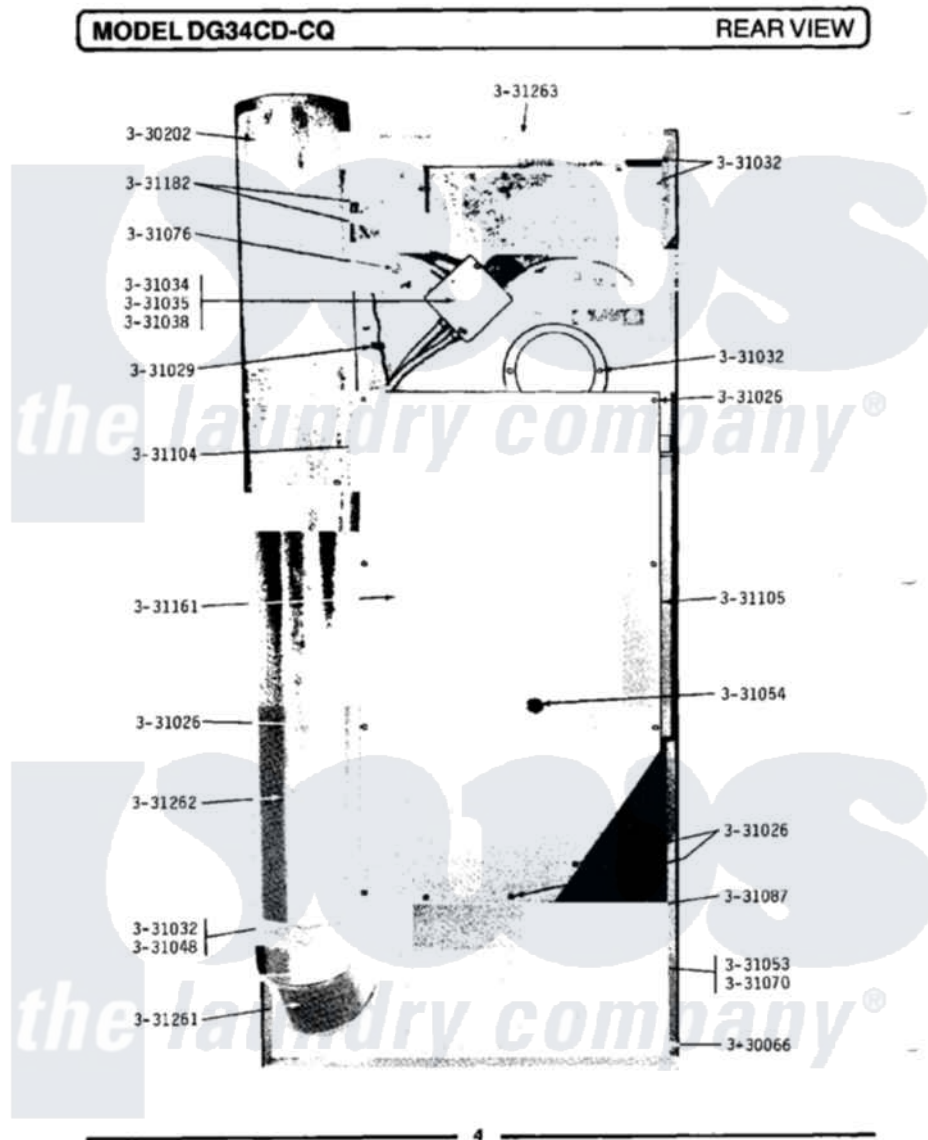

Maytag LDG34CD 02 - REAR VIEW

Maytag Commercial Maytag LDG34CD Dryer Parts Parts Diagram 02 - REAR VIEW
 Click on the part number to view part

Item	Original Part Number	Replaced By	Status	Part Description
001	Y052749	62739		Nut, Lock
002	Y054866	486009		Lockwasher
003	NLA		Not Available	LEVELING LEG
004	Y330080		Not Available	SPIDER & SHAFT ASSEMBLY
005	Y330087			Drum Assembly Complete
006	Y330202		Not Available	RECIRCULATION TEE ASSEMBLY
007	331026	90767		Screw, 8A X 3/8 HeX Washer Head Tapping
008	NLA		Not Available	CLIP
009	331032	61002031		Screw, Handle
010	NLA		Not Available	WIRE NUT
011	NLA		Not Available	WIRE NUT (6 USED)
012	NLA		Not Available	HINGE PIN FOR DAMPER
013	331048		Not Available	COVER FOR BLOWER IMPELLER
014	331053			Damper

015	331054		Grease Fitting - Pulley Pin
016	NLA	Not Available	HINGE PIN FOR DAMPER
017	NLA	Not Available	GAS SUPPLY LINE-28 1/2 INCH
018	NLA	Not Available	DRUM ROD
019	NLA	Not Available	SHIELD FOR MOTOR
020	NLA	Not Available	SUPPORT FOR REAR COVER-LEFT
021	NLA	Not Available	RIB, TUMBLER (ONLY)
022	NLA	Not Available	BACK GUARD
023	NLA	Not Available	RECIRCULATION BOOT
024	NLA	Not Available	ELBOW-90 DEGREE 8" DIAMETER
025	NLA	Not Available	PIPE - 8" DIAMETER
026	NLA	Not Available	TOP COVER FOR CABINET