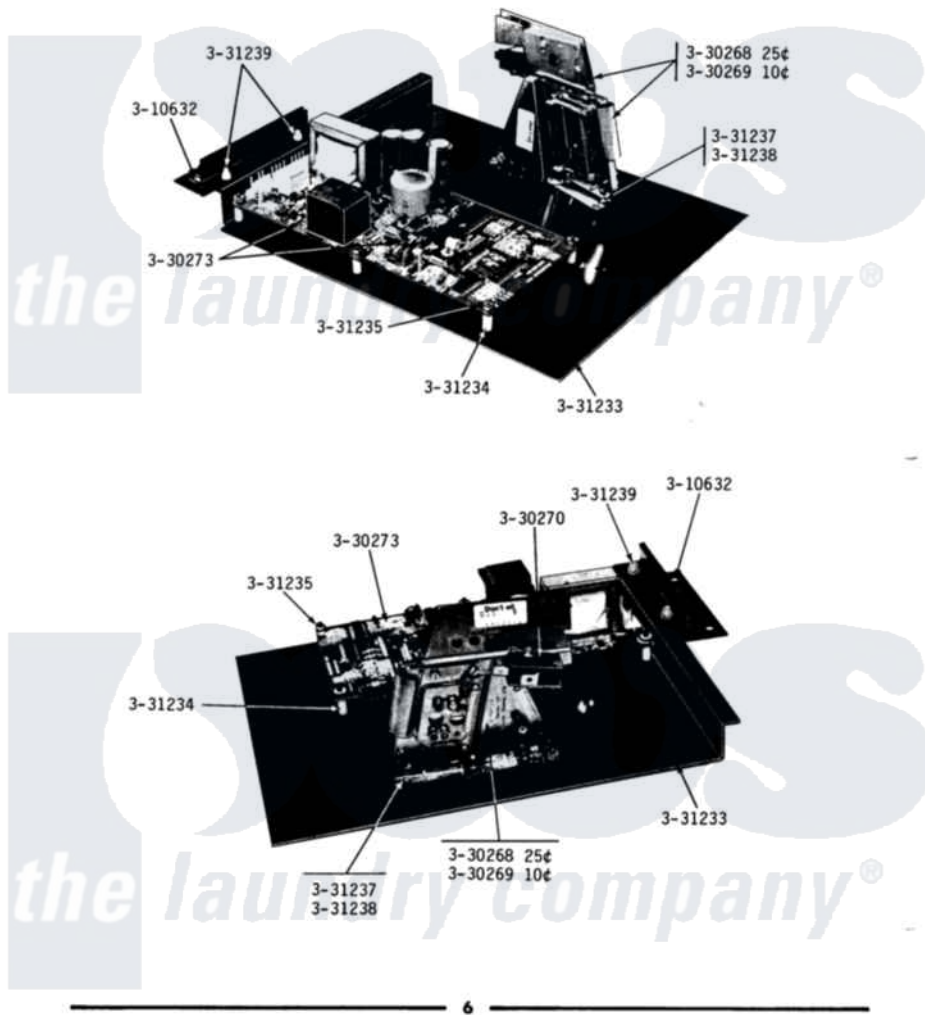

Maytag LDG34CD 03 - ELECTRONIC CONTROL ASSEMBLY

MODEL DG34CD-CQ

CD-CQ ELECTRONIC CONTROL ASSEMBLY

Maytag [Commercial Maytag LDG34CD Dryer Parts](#) Parts Diagram 03 - ELECTRONIC CONTROL ASSEMBLY
 Click on the part number to view part

Item	Original Part Number	Replaced By	Status	Part Description
001	Y310632	1163839		Screw
002	Y330264		Not Available	WIRE HARNESS
003	Y330265		Not Available	WIRE HARNESS-DUAL CONTROL
004	Y330266		Not Available	MEMBRANE SWITCH
005	Y330268		Not Available	COIN ACCEPTOR ASSEMBLY \$.25
006	NLA		Not Available	COIN ACCEPTOR ASSEMBLY \$.10
007	Y330270		Not Available	COIN SWITCH
008	36001001			Printed Circuit Board
"	36001002			Sensor
"	Y330273	Y330316		Electronic
"	Y330315			Switch Assembly
"	Y330319		Not Available	WIRE ASSEMBLY
"	Y330320			Harness, Heat Sensor
009	331233			Plate For Electronic Contro

010	331234		Spacer For Circuit Board
011	331235	701719	Nut, Hex
012	NLA		Not Available BAIL FOR COIN RETURN
013	331237		Screw
014	NLA		Not Available LOCK WASHER
015	NLA		Not Available BUMPER
016	NLA		Not Available LABEL - \$.25
017	NLA		Not Available LABEL - \$.10-\$.25