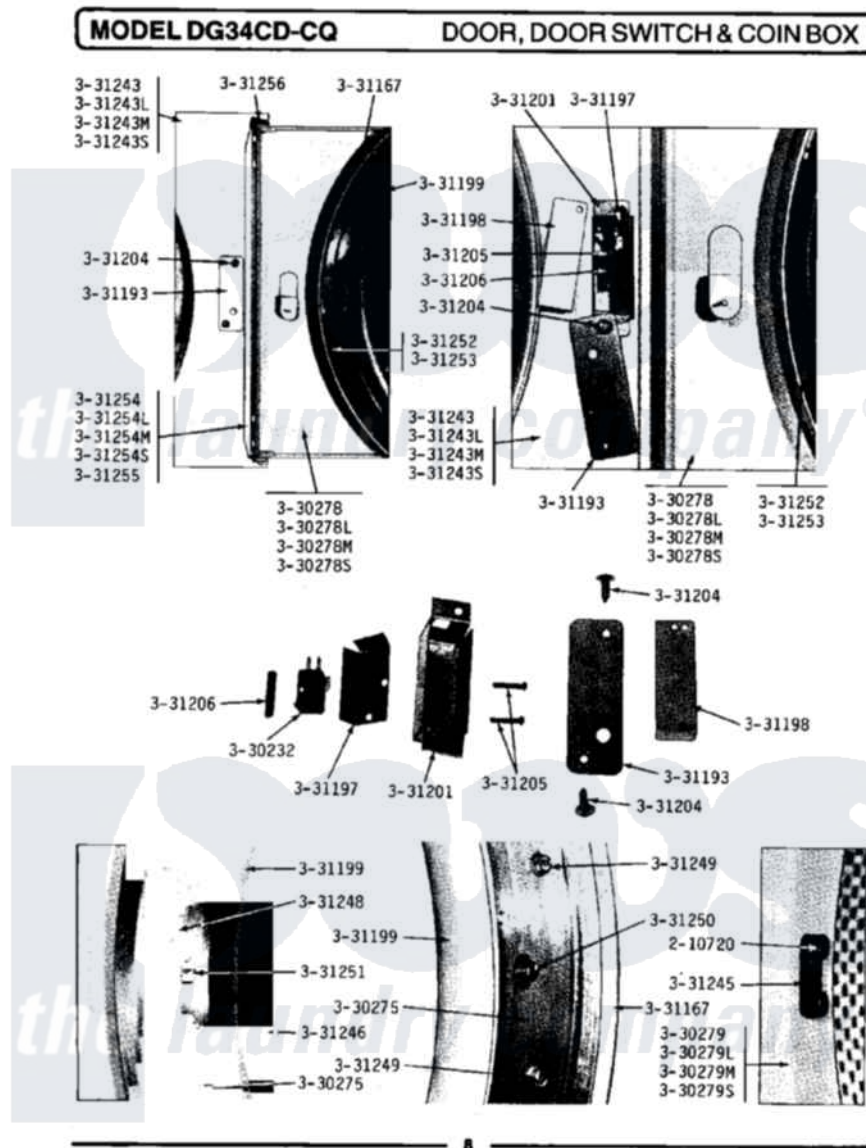

Maytag LDG34CD 04 - DOOR, DOOR SWITCH, & COIN BOX

Maytag Commercial Maytag LDG34CD Dryer Parts Parts Diagram 04 - DOOR, DOOR SWITCH, & COIN BOX
 Click on the part number to view part

Item	Original Part Number	Replaced By	Status	Part Description
001	210720			Rivet, Bearing To Tumbler Frmt
002	Y330232		Not Available	DOOR SWITCH
003	Y330275			Door Assembly
004	NLA		Not Available	COIN BOX, WHITE
005	330276L		Not Available	COIN BOX-ALMOND
006	NLA		Not Available	COIN BOX - HARVEST WHEAT
007	NLA		Not Available	COIN BOX-SUNSET CORAL
008	NLA		Not Available	HINGE ASSEMBLY-WHITE
009	NLA		Not Available	HINGE ASSEMBLY-ALMOND
010	NLA		Not Available	HINGE ASSEMBLY-HARVEST WHEA
011	NLA		Not Available	HINGE ASSEMBLY-SUNSET CORAL
012	NLA		Not Available	FRONT PANEL-WHITE
013	NLA		Not Available	FRONT PANEL-ALMOND
014	NLA		Not Available	FRONT PANEL-HARVEST WHEAT