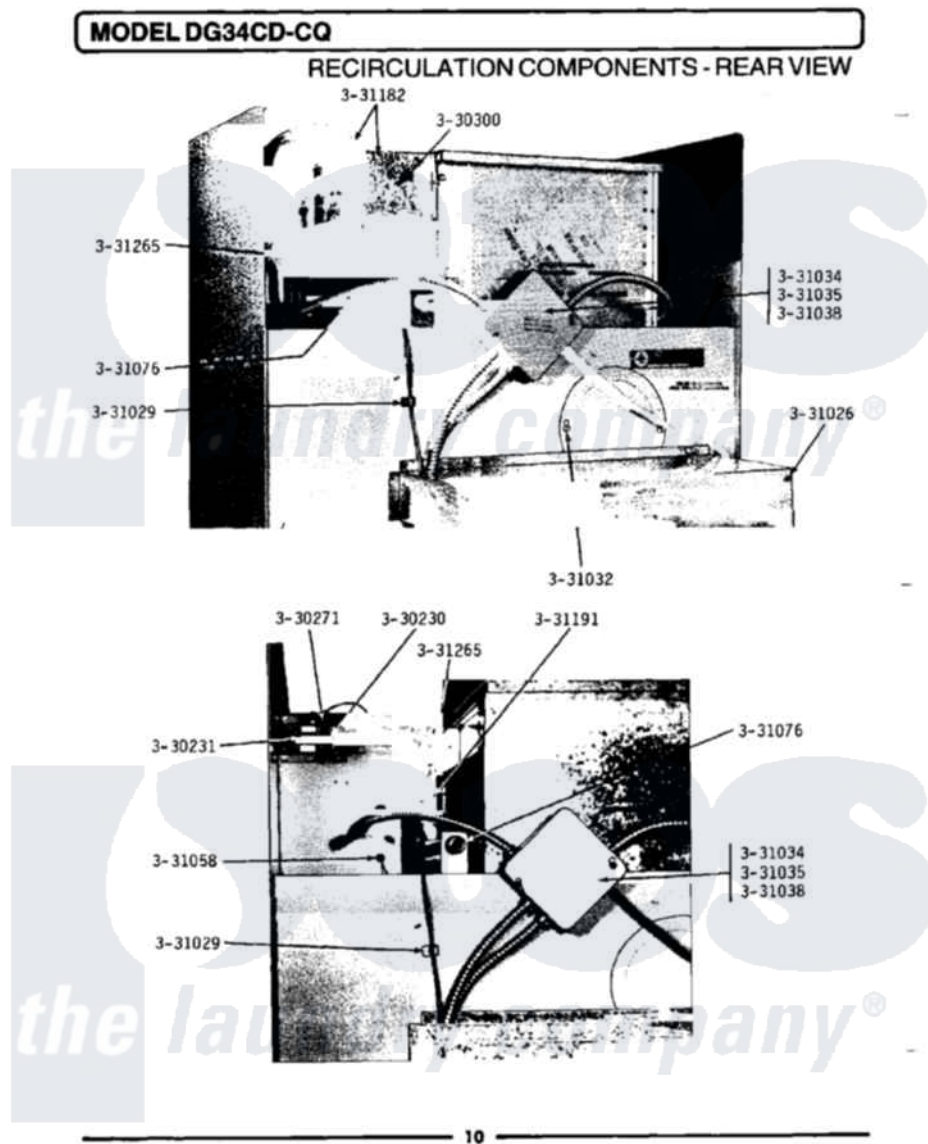

# Maytag LDG34CD 05 - RECIRCULATION COMPONENTS-REAR VIEW

10

Maytag [Commercial Maytag LDG34CD Dryer Parts](#) Parts Diagram 05 - RECIRCULATION COMPONENTS-REAR VIEW  
 Click on the part number to view part

Item	Original Part Number	Replaced By	Status	Part Description
001	<a href="#">Y330230</a>			Ignition Control Assembly
002	<a href="#">Y330231</a>			Transformer
003	<a href="#">Y330271</a>			Wire For Ignition Control
004	331026	<a href="#">90767</a>		Screw, 8A X 3/8 HeX Washer Head Tapping
005	NLA		Not Available	CLIP
006	331032	<a href="#">61002031</a>		Screw, Handle
007	NLA		Not Available	WIRE NUT
008	NLA		Not Available	WIRE NUT (6 USED)
009	NLA		Not Available	HINGE PIN FOR DAMPER
010	<a href="#">331058</a>			Grommet-Temp. Control Tubin
011	NLA		Not Available	GAS SUPPLY LINE-28 1/2 INCH
012	NLA		Not Available	HINGE RIVET
013	NLA		Not Available	BACK GUARD
014	NLA		Not Available	RECIRCULATION BOOT
015	NLA		Not Available	DECAL-LIGHTING &