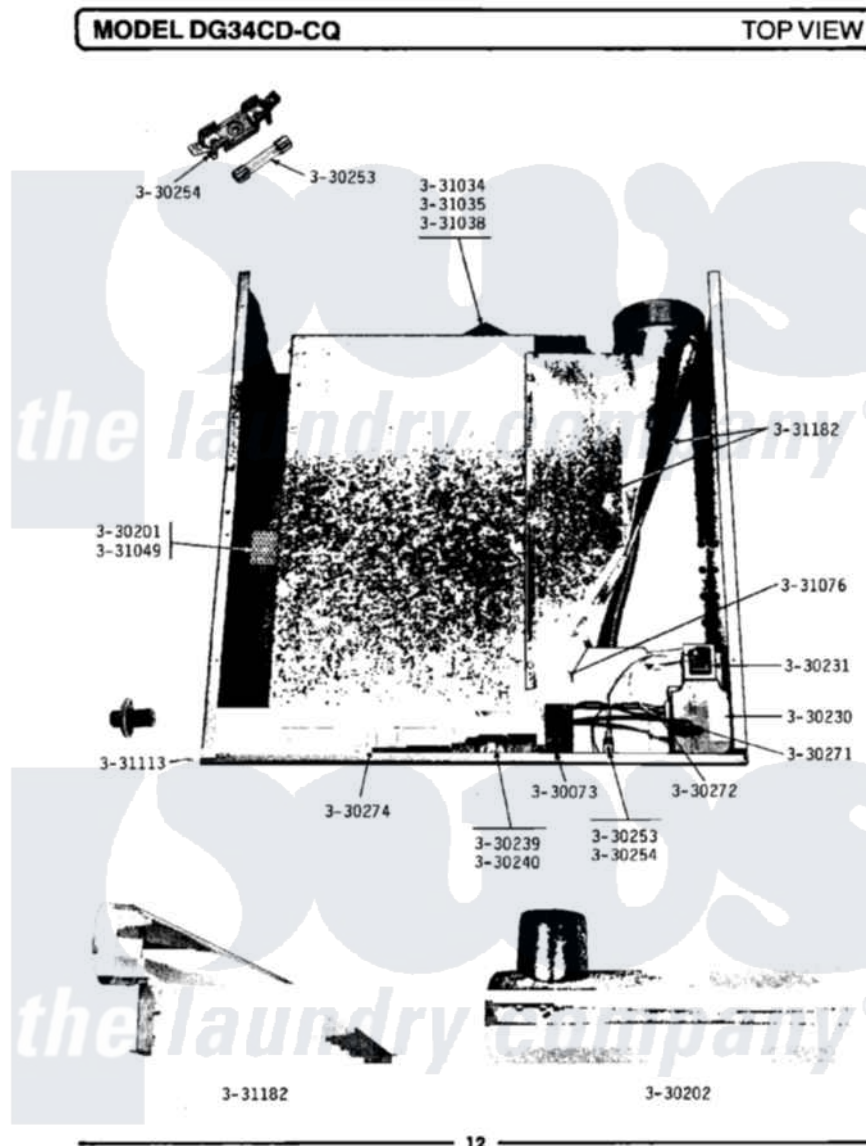

Maytag LDG34CD 06 - TOP VIEW

Maytag [Commercial Maytag LDG34CD Dryer Parts](#) Parts Diagram 06 - TOP VIEW
 Click on the part number to view part

Item	Original Part Number	Replaced By	Status	Part Description
001	Y330073			Valve, Shut-Off
002	Y330201		Not Available	HIGH LIMIT THERMOSTAT
003	Y330202		Not Available	RECIRCULATION TEE ASSEMBLY
004	NLA		Not Available	BAFFLE ASSEMBLY
005	Y330230			Ignition Control Assembly
006	Y330231			Transformer
007	Y330239		Not Available	GAS VALVE - NAT
008	NLA		Not Available	GAS VALVE (LPG)
009	Y330253			Fuse
010	Y330254			Fuse Block
011	Y330271			Wire For Ignition Control
012	NLA		Not Available	WIRE HARNESS
013	NLA		Not Available	MANIFOLD FOR MAIN BURNER
014	NLA		Not Available	WIRE NUT
015	NLA		Not Available	WIRE NUT (6 USED)

016	NLA	Not Available	HINGE PIN FOR DAMPER
017	331049	Not Available	VENTILATED COVER - HI-LIMIT
018	NLA	Not Available	GAS SUPPLY LINE-28 1/2 INCH
019	NLA	Not Available	HINGE RIVET
020	NLA	Not Available	RECIRCULATION BOOT
021	NLA	Not Available	DAMPER, HEAT RECLAIMER