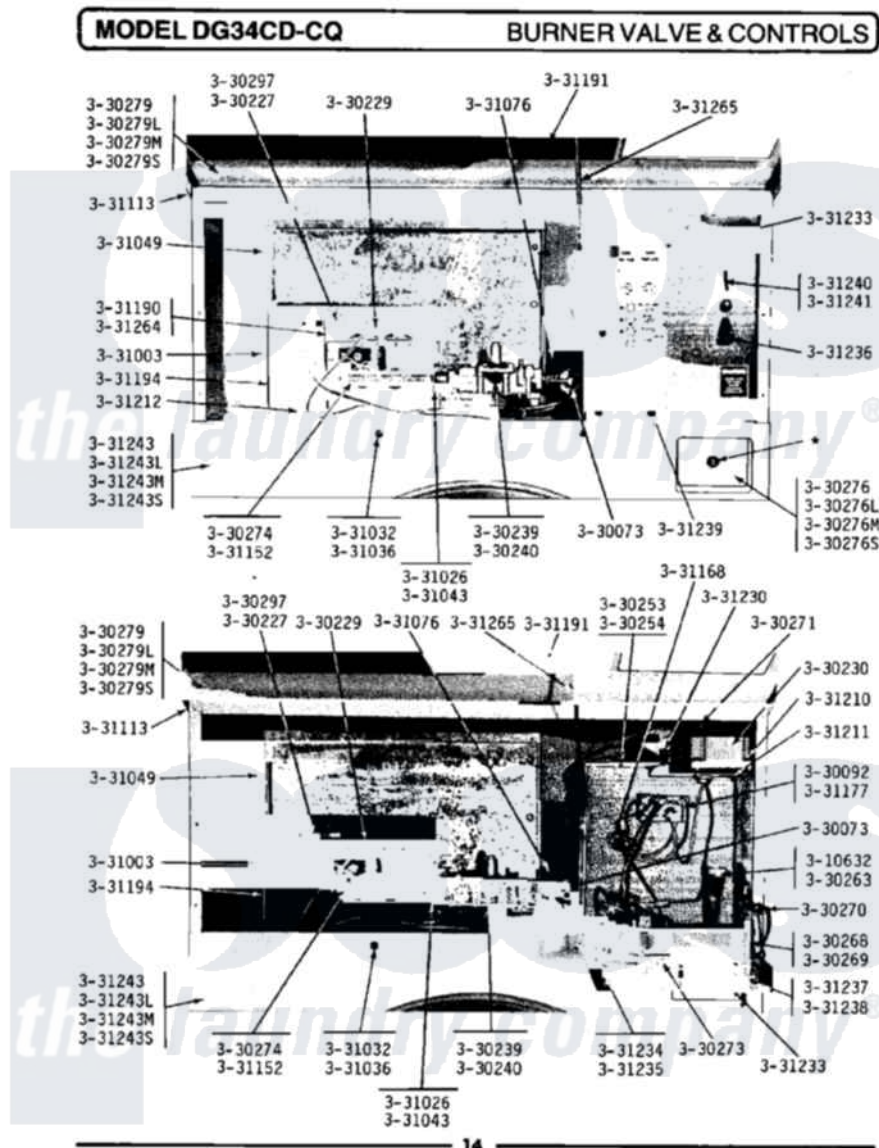

Maytag LDG34CD 07 - BURNER VALVE & CONTROLS

Maytag Commercial Maytag LDG34CD Dryer Parts Parts Diagram 07 - BURNER VALVE & CONTROLS
 Click on the part number to view part

Item	Original Part Number	Replaced By	Status	Part Description
001	Y310632	1163839		Screw
002	Y330073			Valve, Shut-Off
003	Y330092			Terminal Block
004	Y330201		Not Available	HIGH LIMIT THERMOSTAT
005	NLA		Not Available	IGNITION ASSEMBLY
006	Y330228			Harness For Gas Valve
007	Y330229			Burner Assembly
008	Y330230			Ignition Control Assembly
009	Y330231			Transformer
010	Y330239		Not Available	GAS VALVE - NAT
011	NLA		Not Available	GAS VALVE (LPG)
012	Y330253			Fuse
013	Y330254			Fuse Block
014	NLA		Not Available	COIN CHUTE ASSEMBLY
015	Y330268		Not Available	COIN ACCEPTOR ASSEMBLY \$.25