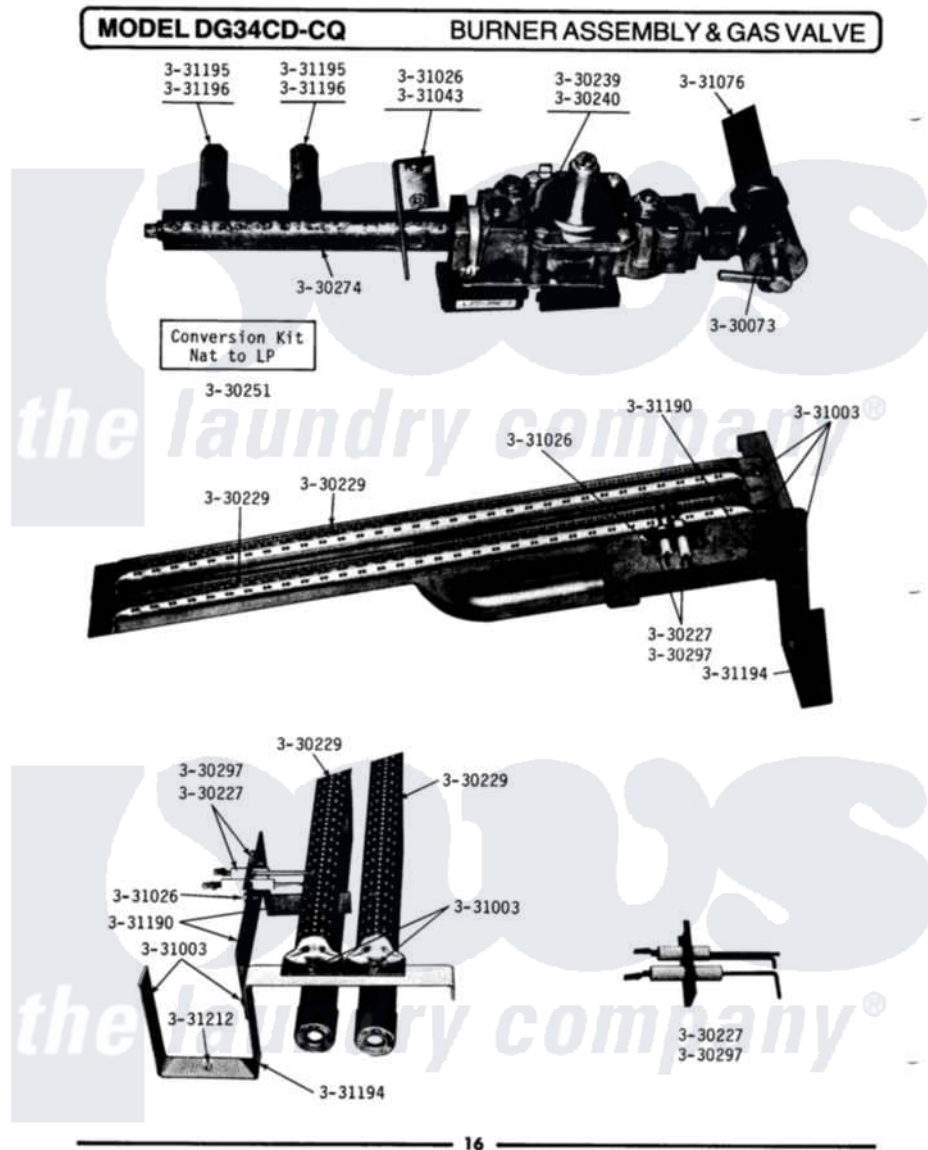

Maytag LDG34CD 08 - BURNER ASSEMBLY & GAS VALVE

Maytag [Commercial Maytag LDG34CD Dryer Parts](#) Parts Diagram 08 - BURNER ASSEMBLY & GAS VALVE
 Click on the part number to view part

Item	Original Part Number	Replaced By	Status	Part Description
001	Y330073			Valve, Shut-Off
002	NLA		Not Available	IGNITION ASSEMBLY
003	Y330229			Burner Assembly
004	Y330239		Not Available	GAS VALVE - NAT
005	NLA		Not Available	GAS VALVE (LPG)
006	330249		Not Available	RETAINER FOR GAS VALVE
007	Y330250		Not Available	COIL ON GAS VALVE
008	NLA		Not Available	CONVERSION KIT (NAT.TO LPG)
009	NLA		Not Available	MANIFOLD FOR MAIN BURNER
010	331003	489483		Screw 10-32 X 1/2
011	331026	90767		Screw, 8A X 3/8 HeX Washer Head Tapping
012	NLA		Not Available	BRACKET FOR GAS CONTROL
013	NLA		Not Available	GAS SUPPLY LINE-28 1/2 INCH

014	NLA		Not Available	MOUNTING BRACKET
015	NLA		Not Available	BURNER SUPPORT BRACKET
016	NLA		Not Available	ORIFICE, MAIN BURNER-NAT.
017	NLA		Not Available	ORIFICE, MAIN BURNER (LPG)
018	331212	3390631		Screw, 10-16 X 3/8
019	NLA		Not Available	HI-VOLT CABLE & IGNITER KIT