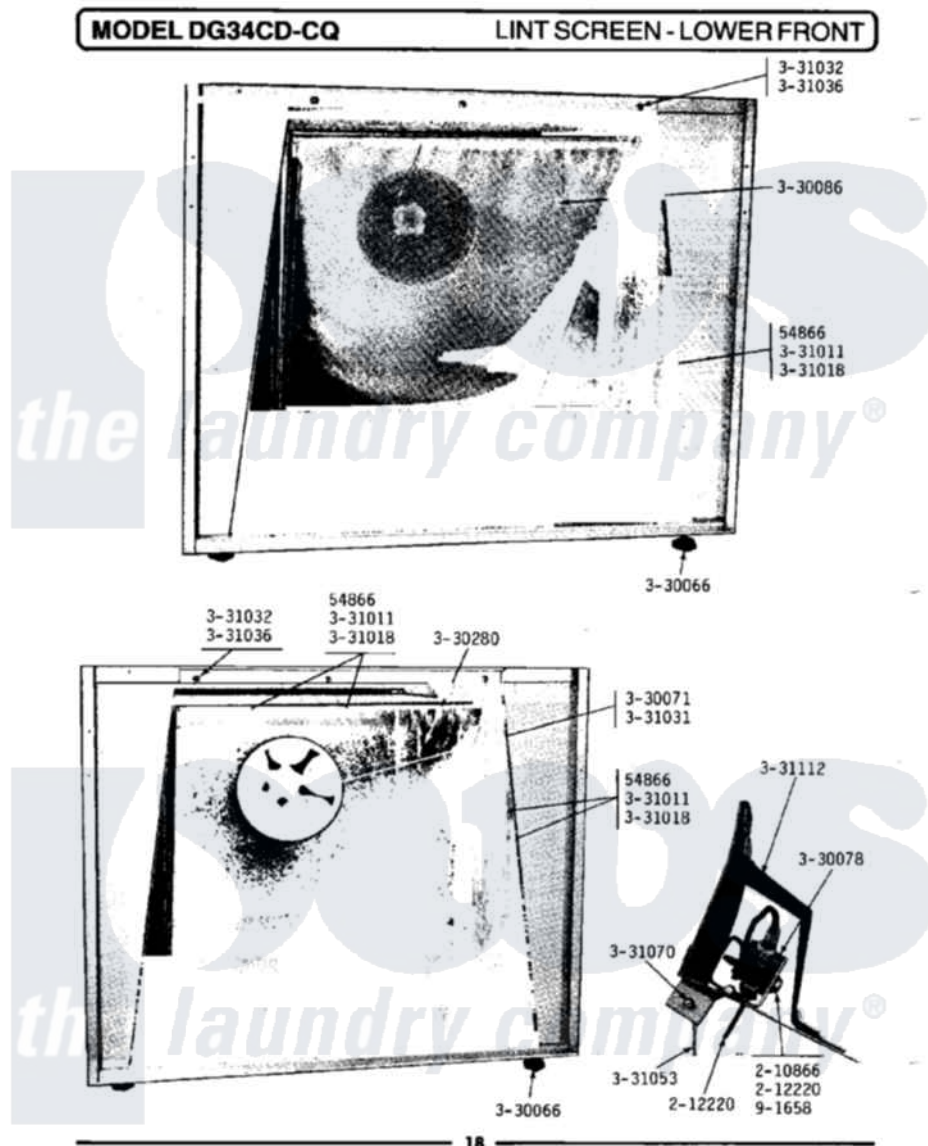

# Maytag LDG34CD 09 - LINT SCREEN-LOWER FRONT

Maytag Commercial Maytag LDG34CD Dryer Parts Parts Diagram 09 - LINT SCREEN-LOWER FRONT  
 Click on the part number to view part

Item	Original Part Number	Replaced By	Status	Part Description
001	Y052749	<a href="#">62739</a>		Nut, Lock
002	Y054866	<a href="#">486009</a>		Lockwasher
003	NLA		Not Available	LOCK WASHER, 3/8 X 1/16
004	<a href="#">Y055980</a>			Hi-Temp Adhesive, 2 Oz Tube
005	<a href="#">210866</a>			Nut, Twin Speed
006	212220	<a href="#">213501</a>		Screw, No.6-20 X 1-1/8 Inch
007	NLA		Not Available	LEVELING LEG
008	Y330071		Not Available	IMPELLER FOR BLOWER
009	<a href="#">Y330078</a>			Cool-Down Bypass Switch
010	<a href="#">Y330086</a>			Lint Screen With Frame
011	NLA		Not Available	TEMPERATURE SENSOR ASSEMBLY
012	Y330280		Not Available	LINT HOOD ASSEMBLY
013	NLA		Not Available	WING NUT - LINT HOOD TO CAB
014	NLA		Not Available	WASHER-LINT HOOD TO CABINET

015	331031	Not Available	SET SCREW FOR IMPELLER
016	331032	<a href="#">61002031</a>	Screw, Handle
017	<a href="#">331036</a>		Washer-Front Panel Screws
018	NLA	Not Available	SQUARE WASHER FOR DRUM ROD
019	<a href="#">331053</a>		Damper
020	<a href="#">331058</a>		Grommet-Temp. Control Tubin
021	NLA	Not Available	HINGE PIN FOR DAMPER
022	NLA	Not Available	DRUM ROD
023	NLA	Not Available	SHIELD FOR DAMPER SWITCH
024	NLA	Not Available	TWIN FASTENER WITH SCREWS