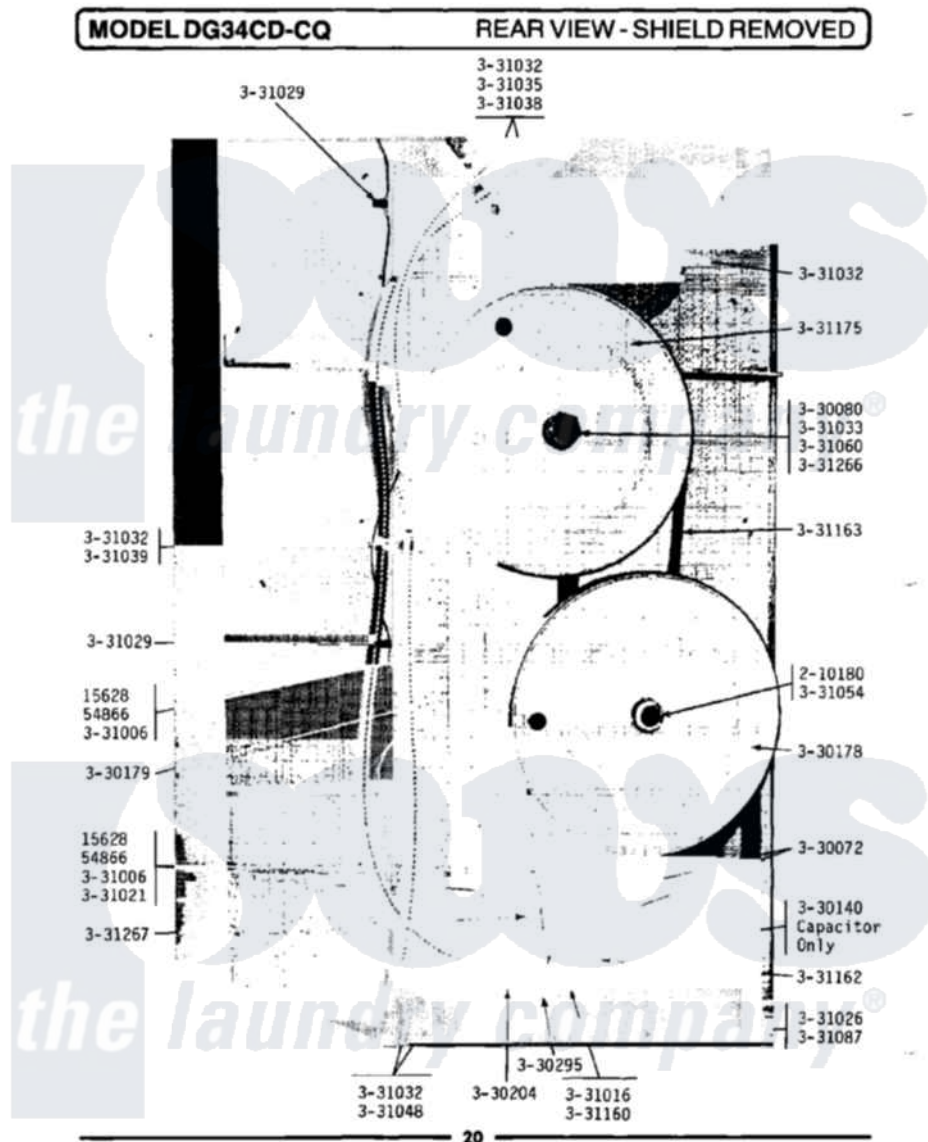

Maytag LDG34CD 10 - REAR VIEW-SHIELD REMOVED

Maytag Commercial Maytag LDG34CD Dryer Parts Parts Diagram 10 - REAR VIEW-SHIELD REMOVED
 Click on the part number to view part

Item	Original Part Number	Replaced By	Status	Part Description
001	NLA		Not Available	BOLT, 5/16 X 3/4 HEX
002	Y054866	486009		Lockwasher
003	210180		Not Available	RETAINING RING
004	Y330072		Not Available	MOTOR COMPLETE
005	Y330080		Not Available	SPIDER & SHAFT ASSEMBLY
006	NLA		Not Available	CAPICATOR
007	Y330178			Reduction Pulley
008	Y330179			Bracket And Pin
009	NLA		Not Available	INTERNAL MOTOR SWITCH
010	NLA		Not Available	MOTOR CLAMP
011	NLA		Not Available	NUT-DRUM SUPPORT BOLT, 5/16
012	NLA		Not Available	SET SCREW FOR MOTOR PULLEY
013	NLA		Not Available	WASHER - MOTOR SUPPORT BOLT
014	331026	00767		Screw, 8A X 3/8 HeX Washer

014	331020	30707		Head Tapping
015	NLA		Not Available	CLIP
016	331032	61002031		Screw, Handle
017	331033			Hex Nut-Drum Pulley Shaft
018	NLA		Not Available	WIRE NUT (6 USED)
019	NLA		Not Available	HINGE PIN FOR DAMPER
020	NLA		Not Available	CLIP-CONDUIT TO CABNT.BACK
021	331048		Not Available	COVER FOR BLOWER IMPELLER
022	331054			Grease Fitting - Pulley Pin
023	331060			Key For Drum
024	NLA		Not Available	SHIELD FOR MOTOR
025	331160			Motor Pulley
026	331162	A55		Multiplus Dual Brand V Belt
027	331163	33331163		V-Belt
028	331175		Not Available	DRUM PULLEY
029	331266			Lockwasher For Drum Pulley
030	NLA		Not Available	MOTOR BRACKET