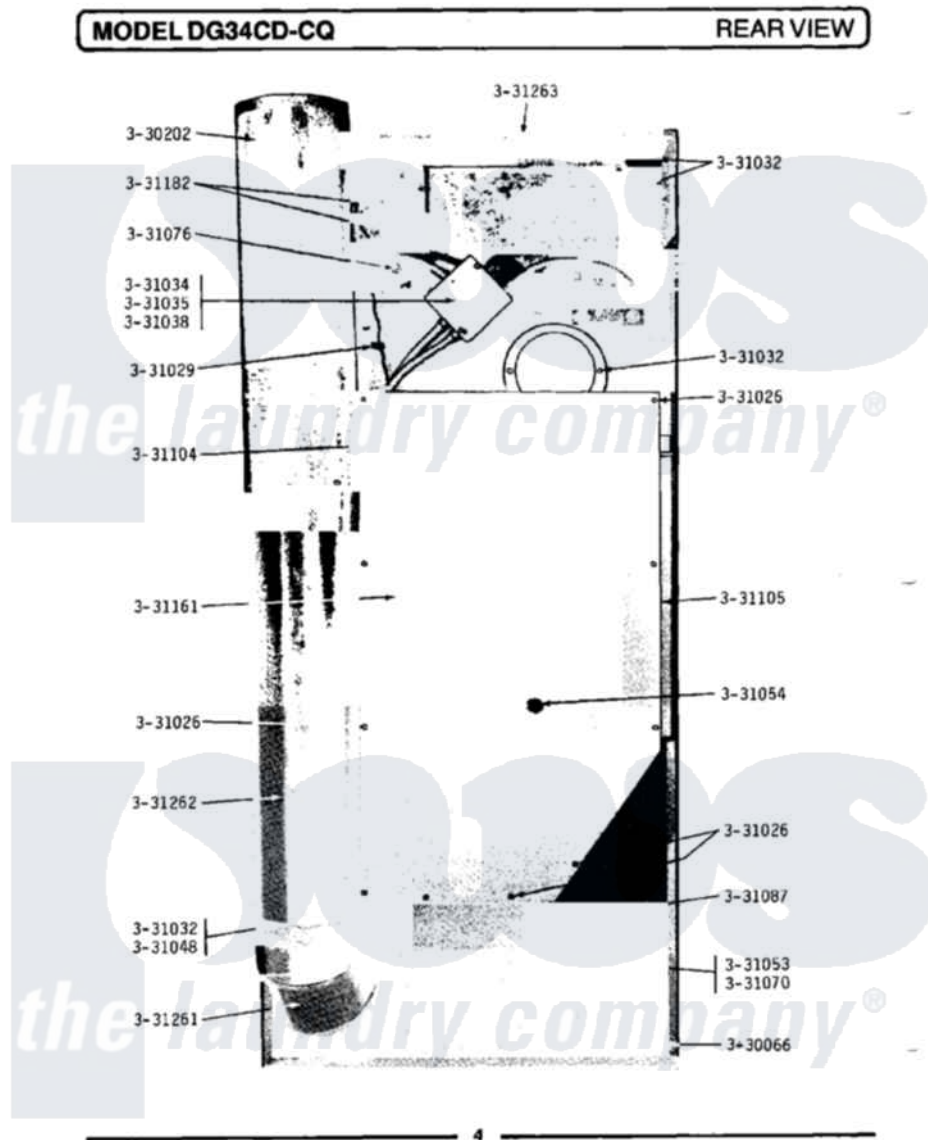

Maytag LDG34CQ 02 - REAR VIEW

Maytag Commercial Maytag LDG34CQ Dryer Parts Parts Diagram 02 - REAR VIEW
 Click on the part number to view part

Item	Original Part Number	Replaced By	Status	Part Description
001	Y052749	62739		Nut, Lock
002	Y054866	486009		Lockwasher
003	NLA		Not Available	LEVELING LEG
004	Y330080		Not Available	SPIDER & SHAFT ASSEMBLY
005	Y330087			Drum Assembly Complete
006	Y330202		Not Available	RECIRCULATION TEE ASSEMBLY
007	331026	90767		Screw, 8A X 3/8 HeX Washer Head Tapping
008	NLA		Not Available	CLIP
009	331032	61002031		Screw, Handle
010	NLA		Not Available	WIRE NUT
011	NLA		Not Available	WIRE NUT (6 USED)
012	NLA		Not Available	HINGE PIN FOR DAMPER
013	331048		Not Available	COVER FOR BLOWER IMPELLER
014	331053			Damper

015	331054		Grease Fitting - Pulley Pin
016	NLA	Not Available	HINGE PIN FOR DAMPER
017	NLA	Not Available	GAS SUPPLY LINE-28 1/2 INCH
018	NLA	Not Available	DRUM ROD
019	NLA	Not Available	SHIELD FOR MOTOR
020	NLA	Not Available	SUPPORT FOR REAR COVER-LEFT
021	NLA	Not Available	RIB, TUMBLER (ONLY)
022	NLA	Not Available	BACK GUARD
023	NLA	Not Available	RECIRCULATION BOOT
024	NLA	Not Available	ELBOW-90 DEGREE 8" DIAMETER
025	NLA	Not Available	PIPE - 8" DIAMETER
026	NLA	Not Available	TOP COVER FOR CABINET