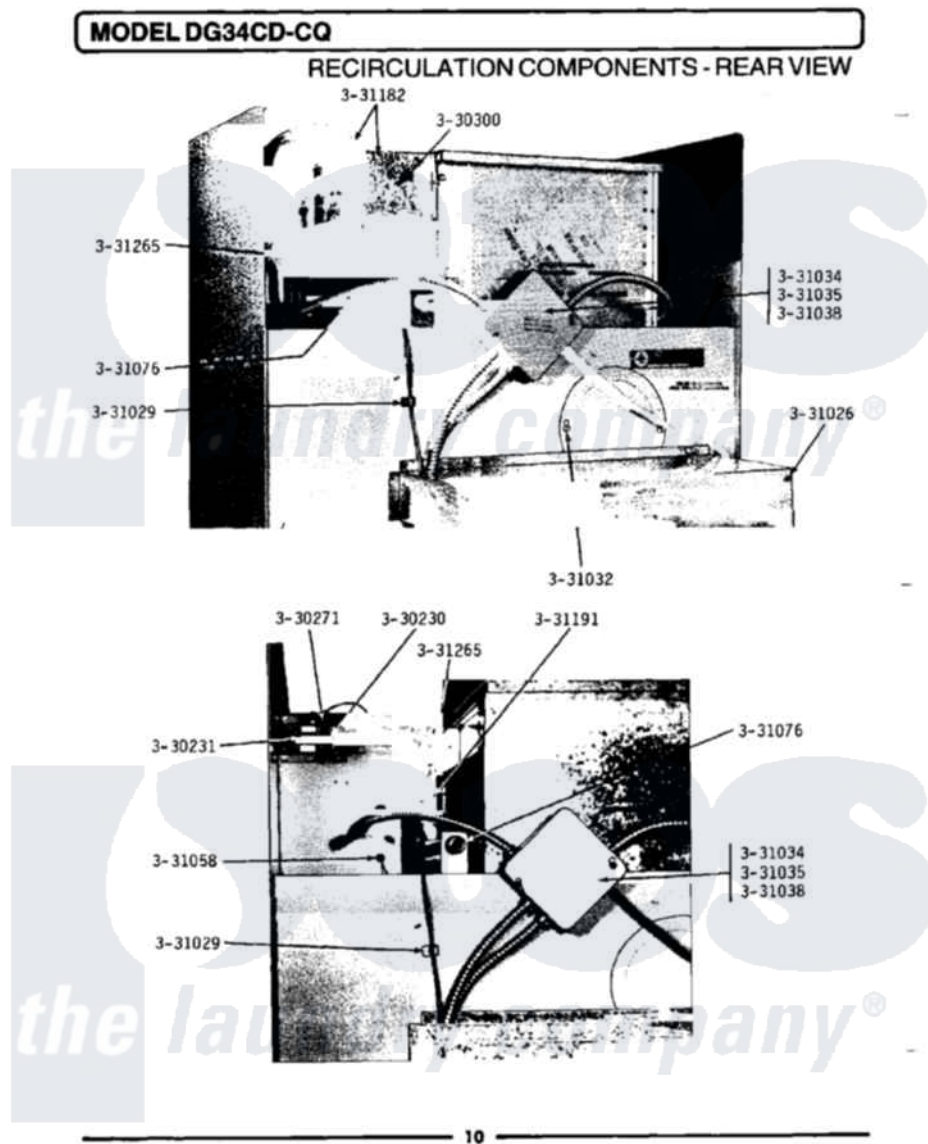

Maytag LDG34CQ 05 - RECIRCULATION COMPONENTS-REAR VIEW

10

Maytag Commercial Maytag LDG34CQ Dryer Parts Parts Diagram 05 - RECIRCULATION COMPONENTS-REAR VIEW
 Click on the part number to view part

Item	Original Part Number	Replaced By	Status	Part Description
001	Y330230			Ignition Control Assembly
002	Y330231			Transformer
003	Y330271			Wire For Ignition Control
004	331026	90767		Screw, 8A X 3/8 HeX Washer Head Tapping
005	NLA		Not Available	CLIP
006	331032	61002031		Screw, Handle
007	NLA		Not Available	WIRE NUT
008	NLA		Not Available	WIRE NUT (6 USED)
009	NLA		Not Available	HINGE PIN FOR DAMPER
010	331058			Grommet-Temp. Control Tubin
011	NLA		Not Available	GAS SUPPLY LINE-28 1/2 INCH
012	NLA		Not Available	HINGE RIVET
013	NLA		Not Available	BACK GUARD
014	NLA		Not Available	RECIRCULATION BOOT
015	NLA		Not Available	DECAL-LIGHTING &

015

NLA

Not Available

CLEARANCE

016

NLA

Not Available

SUPPORT ROD

017

[Y330300](#)

Safety Thermostat