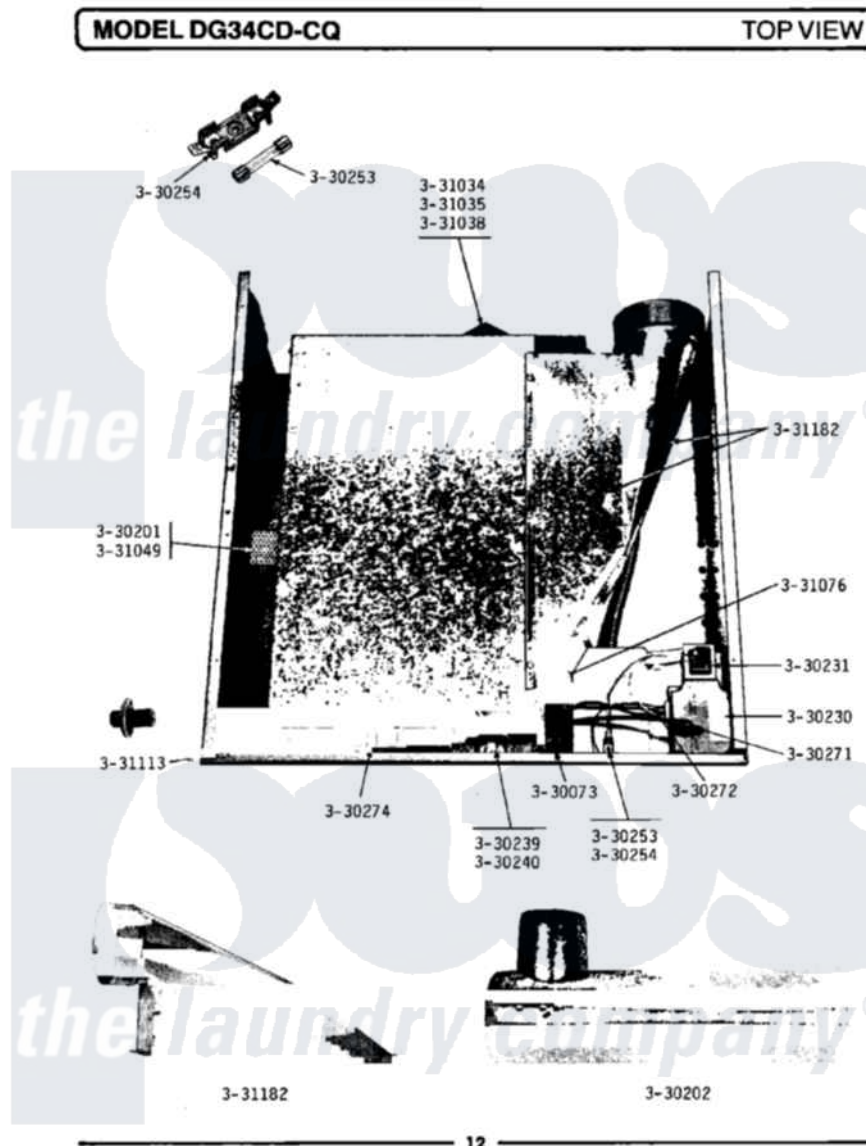

Maytag LDG34CQ 06 - TOP VIEW

Maytag [Commercial Maytag LDG34CQ Dryer Parts](#) Parts Diagram 06 - TOP VIEW
 Click on the part number to view part

Item	Original Part Number	Replaced By	Status	Part Description
001	Y330073			Valve, Shut-Off
002	Y330201		Not Available	HIGH LIMIT THERMOSTAT
003	Y330202		Not Available	RECIRCULATION TEE ASSEMBLY
004	NLA		Not Available	BAFFLE ASSEMBLY
005	Y330230			Ignition Control Assembly
006	Y330231			Transformer
007	Y330239		Not Available	GAS VALVE - NAT
008	NLA		Not Available	GAS VALVE (LPG)
009	Y330253			Fuse
010	Y330254			Fuse Block
011	Y330271			Wire For Ignition Control
012	NLA		Not Available	WIRE HARNESS
013	NLA		Not Available	MANIFOLD FOR MAIN BURNER
014	NLA		Not Available	WIRE NUT
015	NLA		Not Available	WIRE NUT (6 USED)

016	NLA	Not Available	HINGE PIN FOR DAMPER
017	331049	Not Available	VENTILATED COVER - HI-LIMIT
018	NLA	Not Available	GAS SUPPLY LINE-28 1/2 INCH
019	NLA	Not Available	HINGE RIVET
020	NLA	Not Available	RECIRCULATION BOOT
021	NLA	Not Available	DAMPER, HEAT RECLAIMER