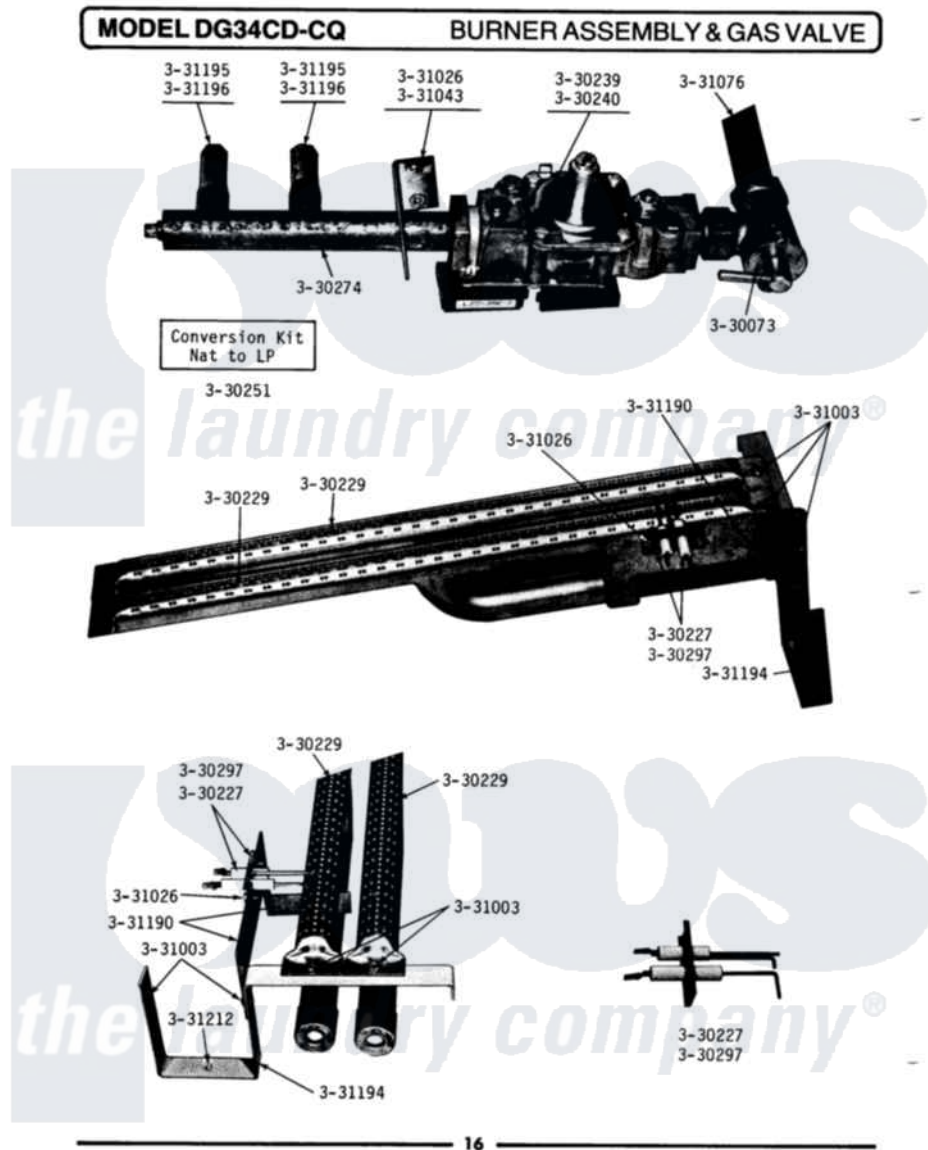

Maytag LDG34CQ 08 - BURNER ASSEMBLY & GAS VALVE

Maytag Commercial Maytag LDG34CQ Dryer Parts Parts Diagram 08 - BURNER ASSEMBLY & GAS VALVE
 Click on the part number to view part

Item	Original Part Number	Replaced By	Status	Part Description
001	Y330073			Valve, Shut-Off
002	NLA		Not Available	IGNITION ASSEMBLY
003	Y330229			Burner Assembly
004	Y330239		Not Available	GAS VALVE - NAT
005	NLA		Not Available	GAS VALVE (LPG)
006	330249		Not Available	RETAINER FOR GAS VALVE
007	Y330250		Not Available	COIL ON GAS VALVE
008	NLA		Not Available	CONVERSION KIT (NAT.TO LPG)
009	NLA		Not Available	MANIFOLD FOR MAIN BURNER
010	331003	489483		Screw 10-32 X 1/2
011	331026	90767		Screw, 8A X 3/8 HeX Washer Head Tapping
012	NLA		Not Available	BRACKET FOR GAS CONTROL
013	NLA		Not Available	GAS SUPPLY LINE-28 1/2 INCH

014	NLA		Not Available	MOUNTING BRACKET
015	NLA		Not Available	BURNER SUPPORT BRACKET
016	NLA		Not Available	ORIFICE, MAIN BURNER-NAT.
017	NLA		Not Available	ORIFICE, MAIN BURNER (LPG)
018	331212	3390631		Screw, 10-16 X 3/8
019	NLA		Not Available	HI-VOLT CABLE & IGNITER KIT