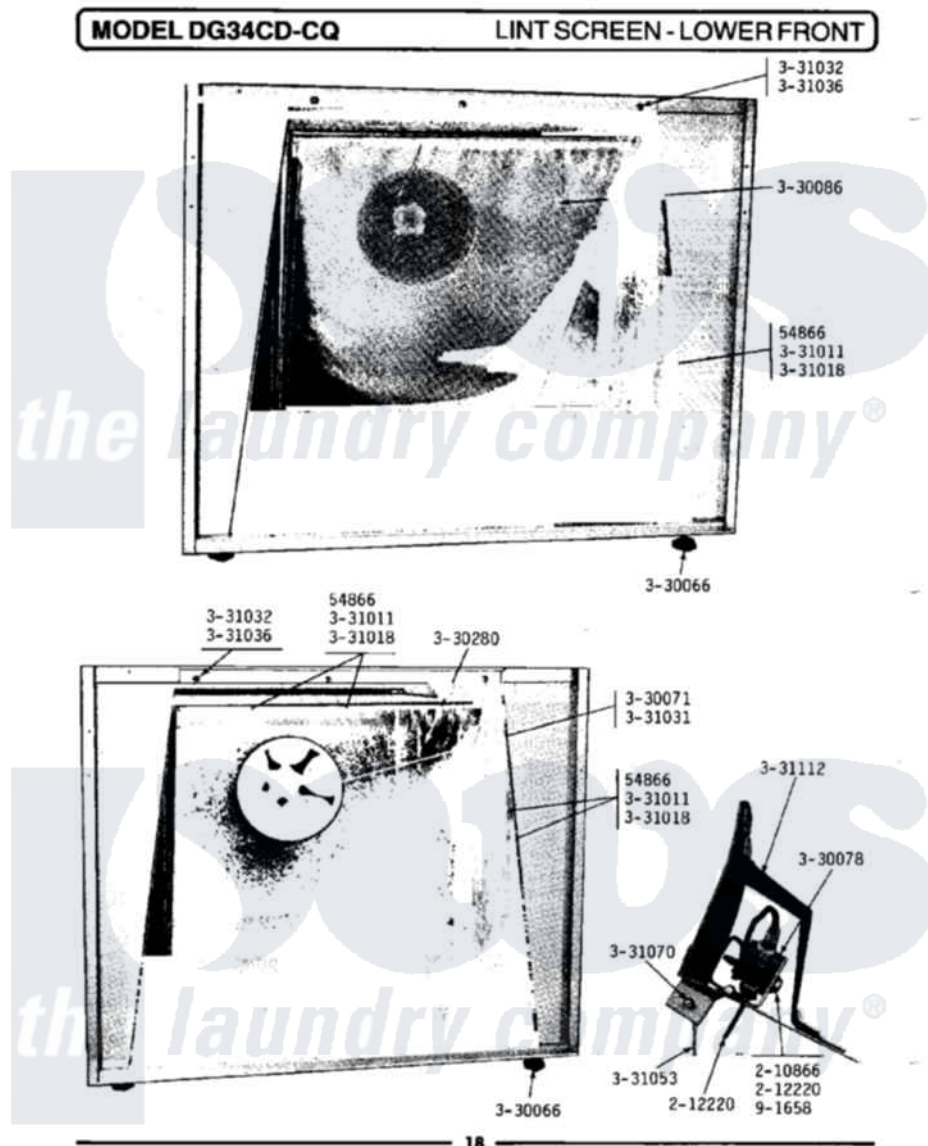

# Maytag LDG34CQ 09 - LINT SCREEN-LOWER FRONT

Maytag Commercial Maytag LDG34CQ Dryer Parts Parts Diagram 09 - LINT SCREEN-LOWER FRONT  
 Click on the part number to view part

Item	Original Part Number	Replaced By	Status	Part Description
001	Y052749	<a href="#">62739</a>		Nut, Lock
002	Y054866	<a href="#">486009</a>		Lockwasher
003	NLA		Not Available	LOCK WASHER, 3/8 X 1/16
004	<a href="#">Y055980</a>			Hi-Temp Adhesive, 2 Oz Tube
005	<a href="#">210866</a>			Nut, Twin Speed
006	212220	<a href="#">213501</a>		Screw, No.6-20 X 1-1/8 Inch
007	NLA		Not Available	LEVELING LEG
008	Y330071		Not Available	IMPELLER FOR BLOWER
009	<a href="#">Y330078</a>			Cool-Down Bypass Switch
010	<a href="#">Y330086</a>			Lint Screen With Frame
011	NLA		Not Available	TEMPERATURE SENSOR ASSEMBLY
012	Y330280		Not Available	LINT HOOD ASSEMBLY
013	NLA		Not Available	WING NUT - LINT HOOD TO CAB
014	NLA		Not Available	WASHER-LINT HOOD TO CABINET

015	331031	Not Available	SET SCREW FOR IMPELLER
016	331032	<a href="#">61002031</a>	Screw, Handle
017	<a href="#">331036</a>		Washer-Front Panel Screws
018	NLA	Not Available	SQUARE WASHER FOR DRUM ROD
019	<a href="#">331053</a>		Damper
020	<a href="#">331058</a>		Grommet-Temp. Control Tubin
021	NLA	Not Available	HINGE PIN FOR DAMPER
022	NLA	Not Available	DRUM ROD
023	NLA	Not Available	SHIELD FOR DAMPER SWITCH
024	NLA	Not Available	TWIN FASTENER WITH SCREWS