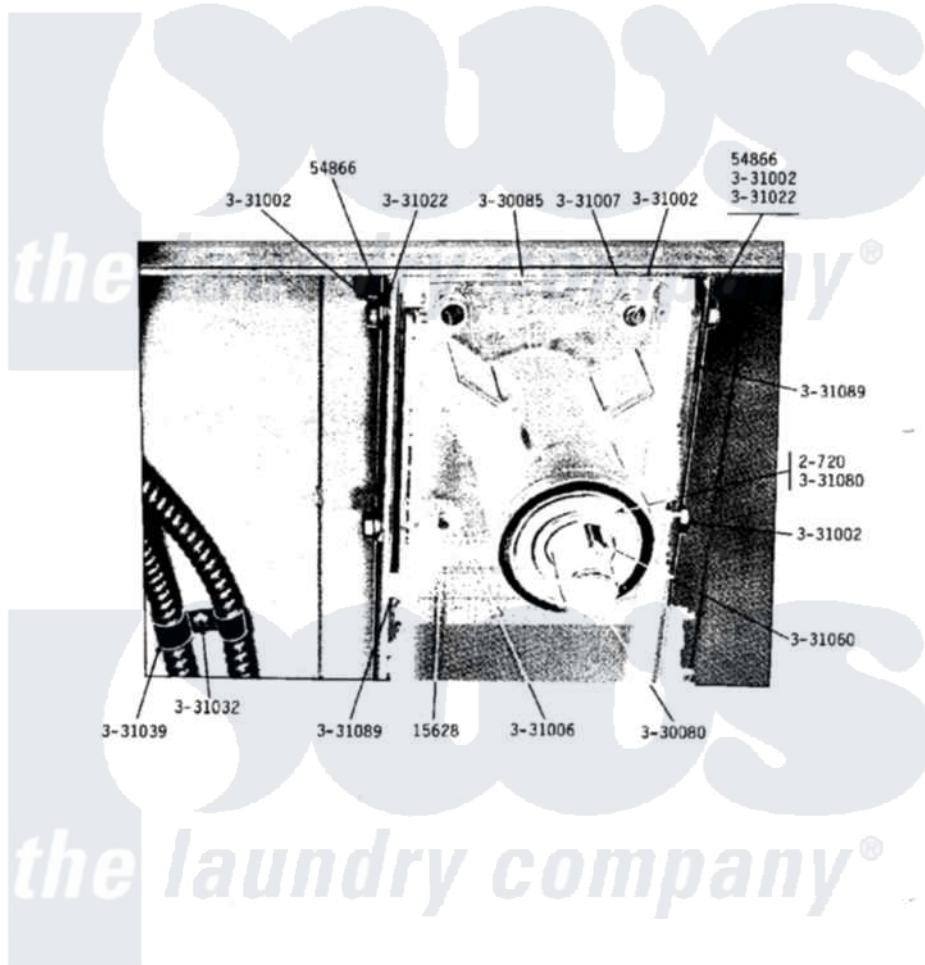

# Maytag LDG34CQ 11 - DRUM BEARING SUPPORT ASSEMBLY

**MODEL DG34CD-CQ DRUM BEARING SUPPORT ASSEMBLY**

Maytag Commercial Maytag LDG34CQ Dryer Parts Parts Diagram 11 - DRUM BEARING SUPPORT ASSEMBLY  
 Click on the part number to view part

Item	Original Part Number	Replaced By	Status	Part Description
001	NLA		Not Available	BOLT, 5/16 X 3/4 HEX
002	Y054866	<a href="#">486009</a>		Lockwasher
003	Y200720	<a href="#">22003441</a>		Bearing, Rear
004	Y330080		Not Available	SPIDER & SHAFT ASSEMBLY
005	<a href="#">Y330085</a>			Drum Support Housing
006	NLA		Not Available	BOLT FOR DRUM
007	NLA		Not Available	NUT-DRUM SUPPORT BOLT, 5/16
008	NLA		Not Available	NUT-DRUM SUPPORT BOLT, 3/8
009	NLA		Not Available	WASHER FOR DRUM SUPPORT
010	331032	<a href="#">61002031</a>		Screw, Handle
011	NLA		Not Available	CLIP-CONDUIT TO CABNT.BACK
012	<a href="#">331060</a>			Key For Drum
013	331080		Not Available	SPACER FOR CENTER BEARING