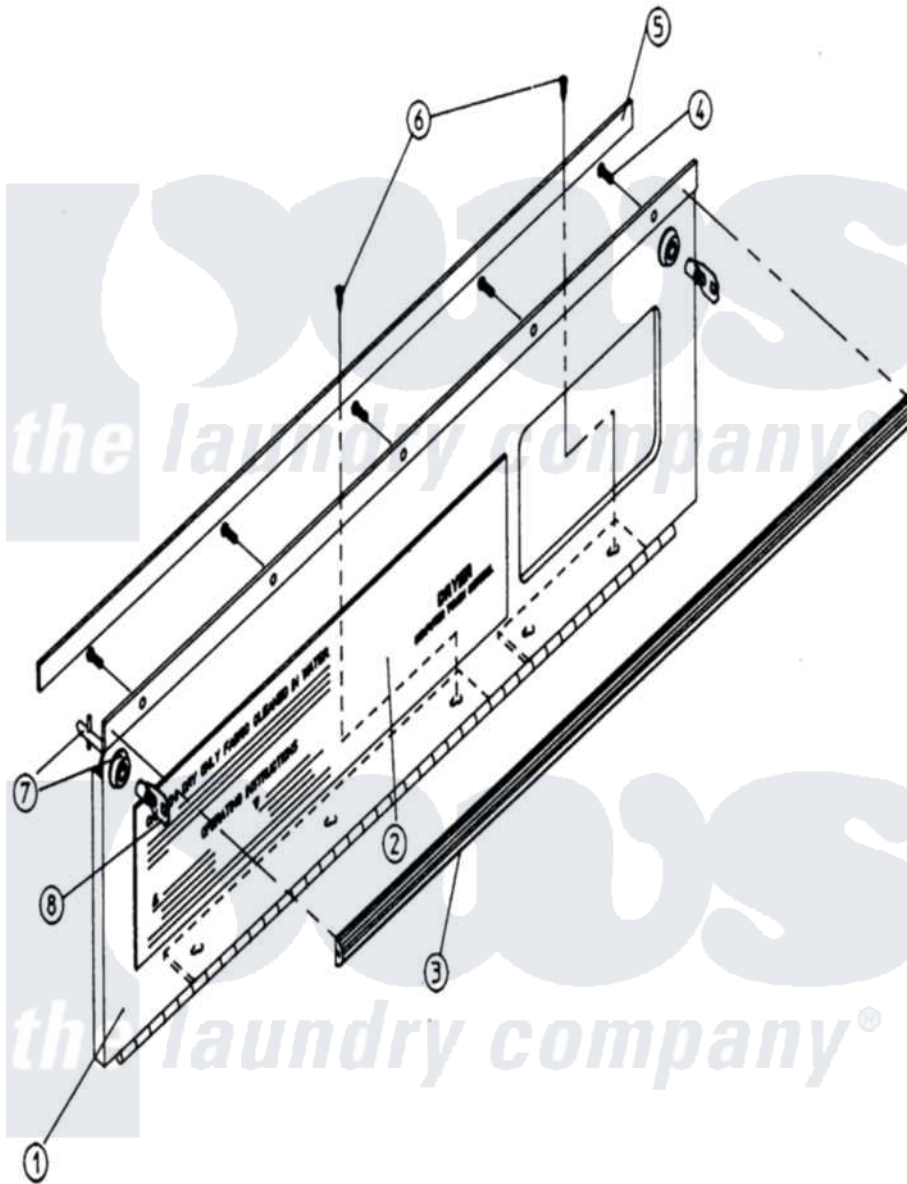

# Maytag LDGS30PC1 01 - CONTROL DOOR ASSEMBLY

Maytag [Commercial Maytag LDGS30PC1 Dryer Parts](#) Parts Diagram 01 - CONTROL DOOR ASSEMBLY  
 Click on the part number to view part

Item	Original Part Number	Replaced By	Status	Part Description
000	W10124350		Not Available	ORDER PARTS FROM AMERICAN DRYER CORP AT 508-678-9000
001	A880112	<a href="#">W10147948</a>		430 Contro
002	A180226		Not Available	CONTROL DOOR GRAPHIC TRIM
003	A180225	<a href="#">180225</a>		430 Control L
004	A150201	<a href="#">150201</a>		10-32 X 1
006	A150301	<a href="#">150301</a>		8-18 X 7
007	A160040	<a href="#">160040</a>		Dp Control
008	A160140	<a href="#">160140</a>		Key Only F
"	A404500	<a href="#">WB22X55</a>		Switch
"	A404502	<a href="#">404502</a>		White 0.6