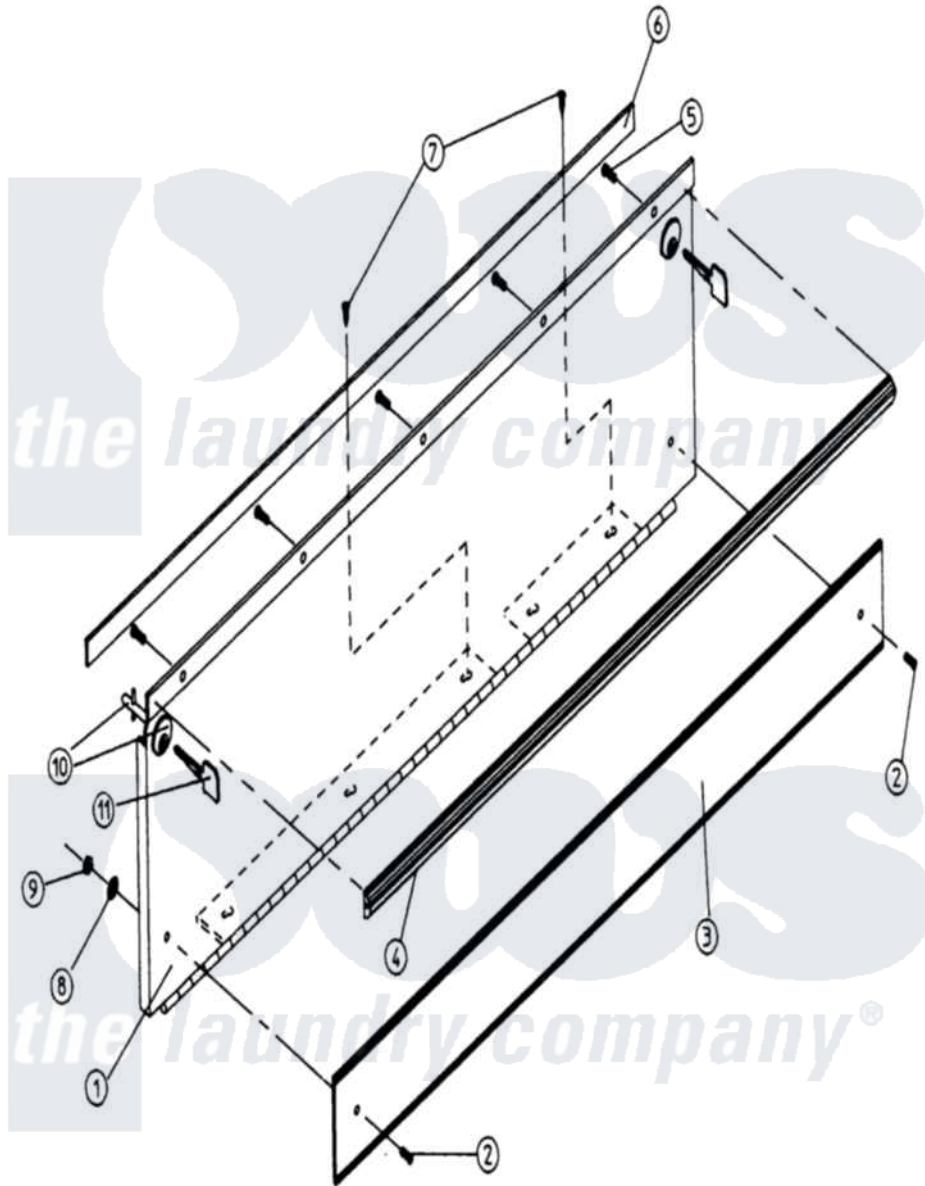

Maytag LDGS30PC1 02 - LINT DOOR ASSEMBLY

Maytag Commercial Maytag LDGS30PC1 Dryer Parts Parts Diagram 02 - LINT DOOR ASSEMBLY
 Click on the part number to view part

Item	Original Part Number	Replaced By	Status	Part Description
000	W10124350		Not Available	ORDER PARTS FROM AMERICAN DRYER CORP AT 508-678-9000
001	A880113	W10146495		430 Hinged
002	A150001	150001		6-32 X 1 2
003	A180227		Not Available	TRIM, LINT DOOR (LWR KICK)
004	A180225	180225		430 Control L
005	A150201	150201		10-32 X 1
006	A117600		Not Available	TAPE, NOISE SUPPRESSOR (SOLD IN FEET)
007	A150301	150301		8-18 X 7
008	A153010	153010		6 Internal
009	A152013	152013		6-32 Hex N
010	A160040	160040		Dp Control
011	A160140	160140		Key Only F
"	A404500	WB22X55		Switch
"	A404502	404502		White 0.6