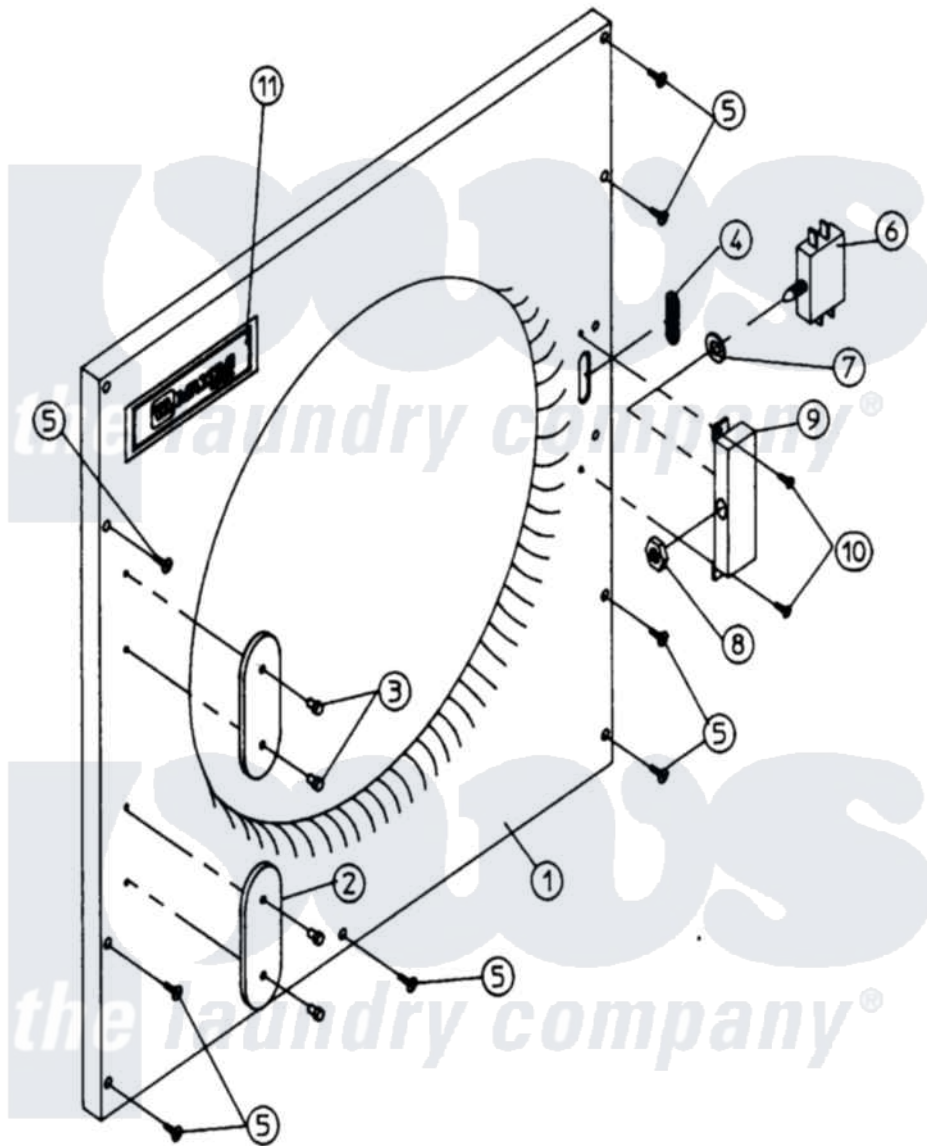

Maytag LDGS30PC1 05 - UPPER FRONT PANEL ASSEMBLY

Maytag [Commercial Maytag LDGS30PC1 Dryer Parts](#) Parts Diagram 05 - UPPER FRONT PANEL ASSEMBLY
 Click on the part number to view part

Item	Original Part Number	Replaced By	Status	Part Description
000	W10124350		Not Available	ORDER PARTS FROM AMERICAN DRYER CORP AT 508-678-9000
001	A880114	W10147949		330 430-To
002	A170340	170340		3 1 2 SS
003	A154200	154200		5 32 RIVE
004	A121405	121405		Rubber Gro
005	A150415		Not Available	SCREW, CRIMPTITE (PH. RD.HD.) (No.10-16 X 1/2` PH. RD. HD.)
006	A137003	137003		Door Switch
007	A401551		Not Available	DOOR SWITCH SPACER/WASHER
008	A152003	152003		3 8-32 X 1
009	A313209	W10146841		Main DR SW
"	A870010	W10147883		Main Door
010	A150301	150301		8-18 X 7
011	A112343	112343		Maytag Log

"	A404500	WB22X55	Switch
"	A404502	404502	White 0.6
"	A870011	W10147884	Logo Doubl