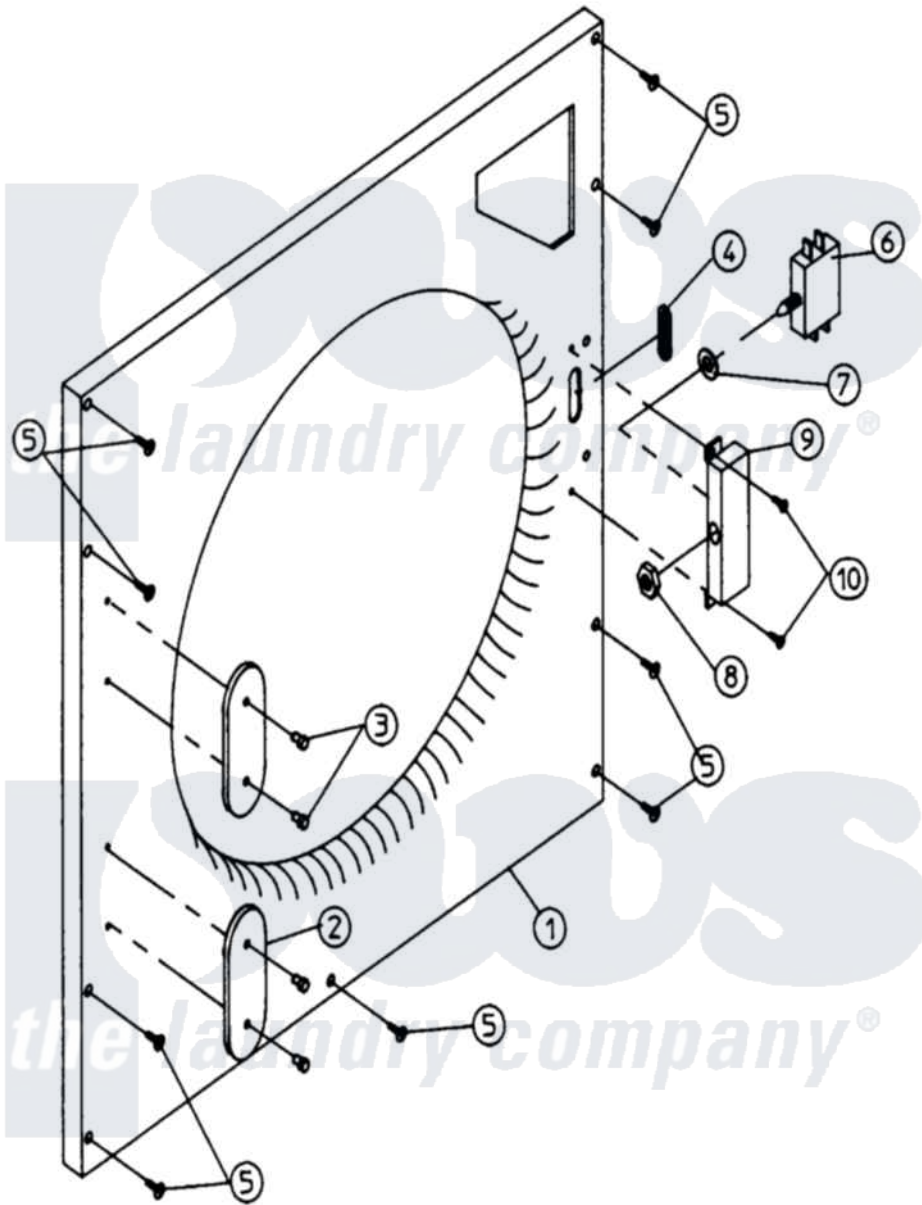

Maytag LDGS30PC1 06 - LOWER FRONT PANEL ASSEMBLY

Maytag [Commercial Maytag LDGS30PC1 Dryer Parts](#) Parts Diagram 06 - LOWER FRONT PANEL ASSEMBLY
 Click on the part number to view part

Item	Original Part Number	Replaced By	Status	Part Description
000	W10124350		Not Available	ORDER PARTS FROM AMERICAN DRYER CORP AT 508-678-9000
001	A880115	W10147950		330 430-BO
002	A170340	170340		3 1 2 SS
003	A154200	154200		5 32 RIVE
004	A121405	121405		Rubber Gro
005	A150415		Not Available	SCREW, CRIMPTITE (PH. RD.HD.) (No.10-16 X 1/2" PH. RD. HD.)
006	A137003	137003		Door Switch
007	A401551		Not Available	DOOR SWITCH SPACER/WASHER
008	A152003	152003		3 8-32 X 1
009	A313209	W10146841		Main DR SW
"	A870010	W10147883		Main Door
010	A150301	150301		8-18 X 7
"	A404500	WB22X55		Switch