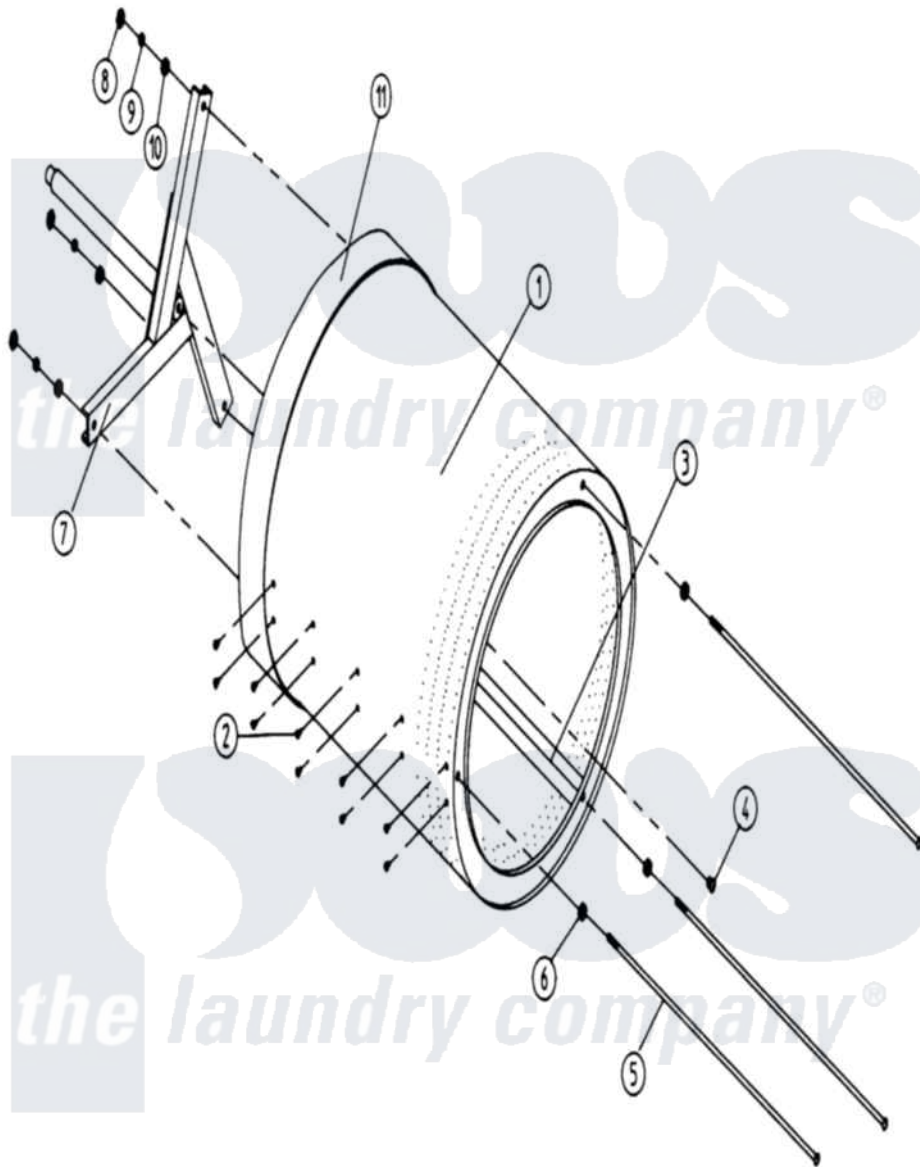

Maytag LDGS30PC1 09 - TUMBLER/SUPPORT ASSEMBLY

Maytag [Commercial Maytag LDGS30PC1 Dryer Parts](#) Parts Diagram 09 - TUMBLER/SUPPORT ASSEMBLY
 Click on the part number to view part

Item	Original Part Number	Replaced By	Status	Part Description
000	W10124350		Not Available	ORDER PARTS FROM AMERICAN DRYER CORP AT 508-678-9000
001	A800827	800827		430 Tumbler
"	A880116		Not Available	TUMBLER ONLY W/FELT COLLAR
002	A154210	154210		5 32 X 3 1
003	A301309	301309		28.5 Tumbler
004	A150500		Not Available	SCREW, SOCKET BUTTON HD. (5/16-18" X 38 1/2")
005	A100902		Not Available	ROD, TIE (No.18-5/16" X 31")
006	A153003	153003		3 8 X 1 1
007	A800617	800617		215 220 23
008	A152004	8182933		Nut, Hex
009	A153002	8182939		Washer, Lock
010	A153001	153001		5 16 Flat
011	A116003	116003		Felt Seal
"	A401010	401010		3M 847 CO