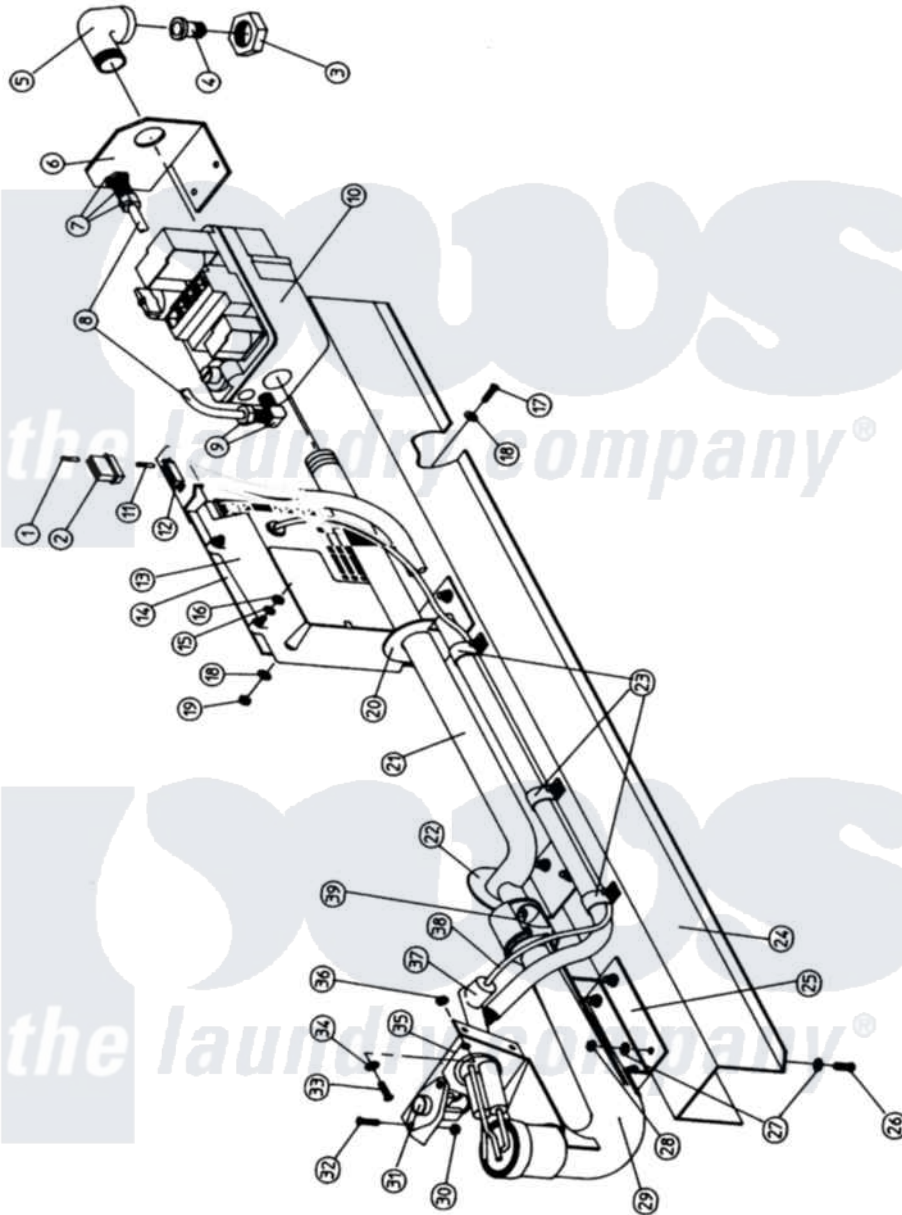

Maytag LDGS30PC1 15 - GAS VALVE TRAIN ASSEMBLY

Maytag [Commercial Maytag LDGS30PC1 Dryer Parts](#) Parts Diagram 15 - GAS VALVE TRAIN ASSEMBLY
 Click on the part number to view part

Item	Original Part Number	Replaced By	Status	Part Description
000	W10124350		Not Available	ORDER PARTS FROM AMERICAN DRYER CORP AT 508-678-9000
001	A122700	122700		MNL Pin S
002	A122604	W10146714		4 Pin Cmnl
003	A401550		Not Available	TAIL PIECE COLLAR ONLY
004	A141303		Not Available	TAIL PIECE, 1/2" UNION
005	A142506	142506		1 2 X 1 2
006	A318712	318712		320 330 43
007	A143259	143259		Bulkhd Fit
008	A143100		Not Available	TUBING, ALUMINUM (1/4")
009	A143203	143203		Pnp Pilot
010	A128927		Not Available	VALVE, GAS (REDUNDANT) (1/2" 24 VAC, NATURAL GAS)
"	A140411		Not Available	CONVERSION KIT (1/2" 24 VAC GAS VALVE (L.P.) W/O ORIFICES
011	A122701	122701		MNL Socket