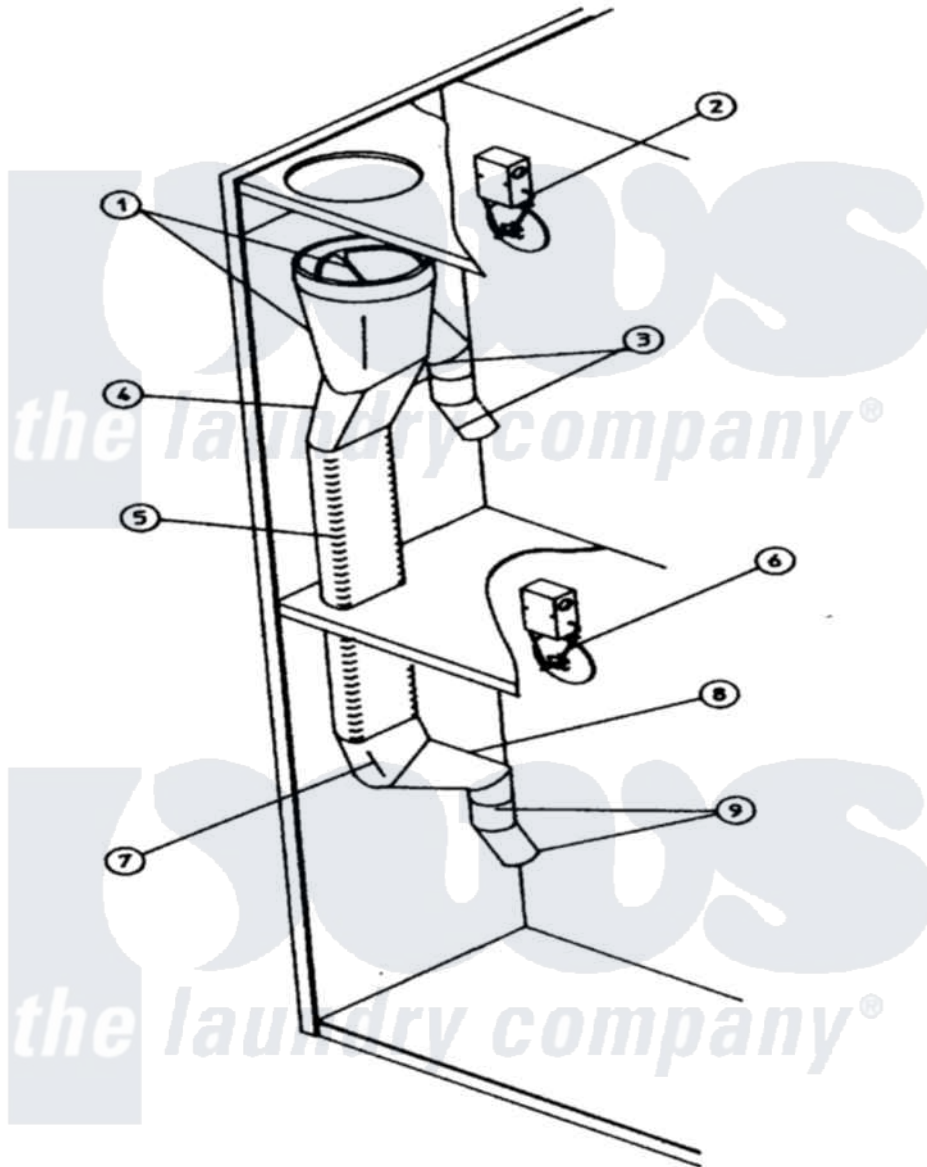

# Maytag LDGS30PC1 17 - EXHAUST DUCTING ASSEMBLY

Maytag [Commercial Maytag LDGS30PC1 Dryer Parts](#) Parts Diagram 17 - EXHAUST DUCTING ASSEMBLY  
 Click on the part number to view part

Item	Original Part Number	Replaced By	Status	Part Description
000	W10124350		Not Available	ORDER PARTS FROM AMERICAN DRYER CORP AT 508-678-9000
001	A880505	<a href="#">W10148014</a>		215 430 Da
002	A-----		Not Available	SAIL SWITCH (SEE S.S. ASSY.)
003	A143536	<a href="#">143536</a>		6 Diameter 45
004	A143538	<a href="#">143538</a>		6 Diameter X 7
005	A143539	<a href="#">143539</a>		7 Oval 15
006	A-----		Not Available	SAIL SWITCH (SEE S.S. ASSY.)
007	A143537	<a href="#">143537</a>		7 Oval 45
008	A143538	<a href="#">143538</a>		6 Diameter X 7
009	A117505	<a href="#">117505</a>		Aluminum H
"	A143536	<a href="#">143536</a>		6 Diameter 45