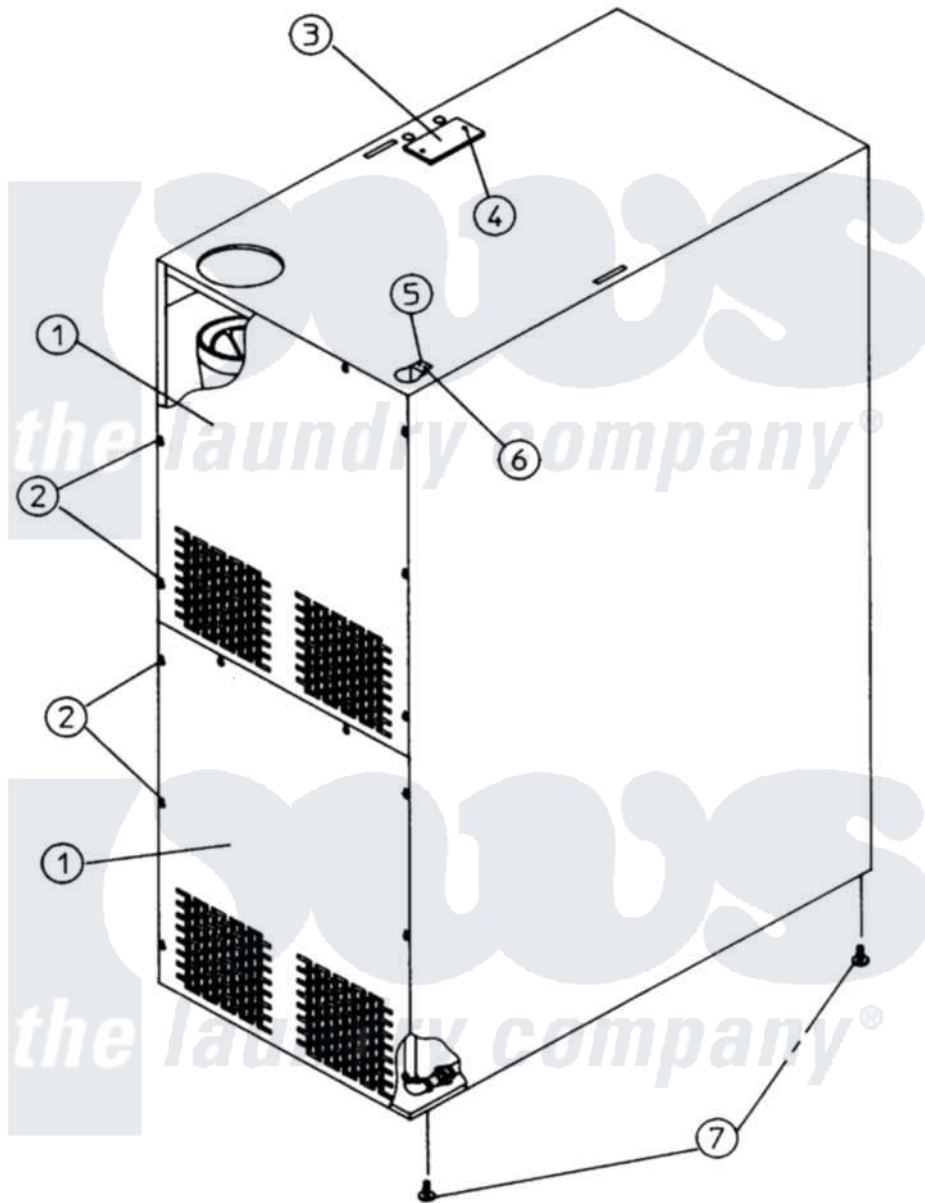

Maytag LDGS30PC1 19 - BACKGUARD ASSEMBLY

Maytag [Commercial Maytag LDGS30PC1 Dryer Parts](#) Parts Diagram 19 - BACKGUARD ASSEMBLY
 Click on the part number to view part

Item	Original Part Number	Replaced By	Status	Part Description
000	W10124350		Not Available	ORDER PARTS FROM AMERICAN DRYER CORP AT 508-678-9000
001	A314406	314406		430 Back G
002	A150301	150301		8-18 X 7
003	A315014	315014		320 330 43
004	A150301	150301		8-18 X 7
005	A318702	318702		230 530 To
006	A150300	5307527001		Switch
007	A103500	103500		LEVELING L