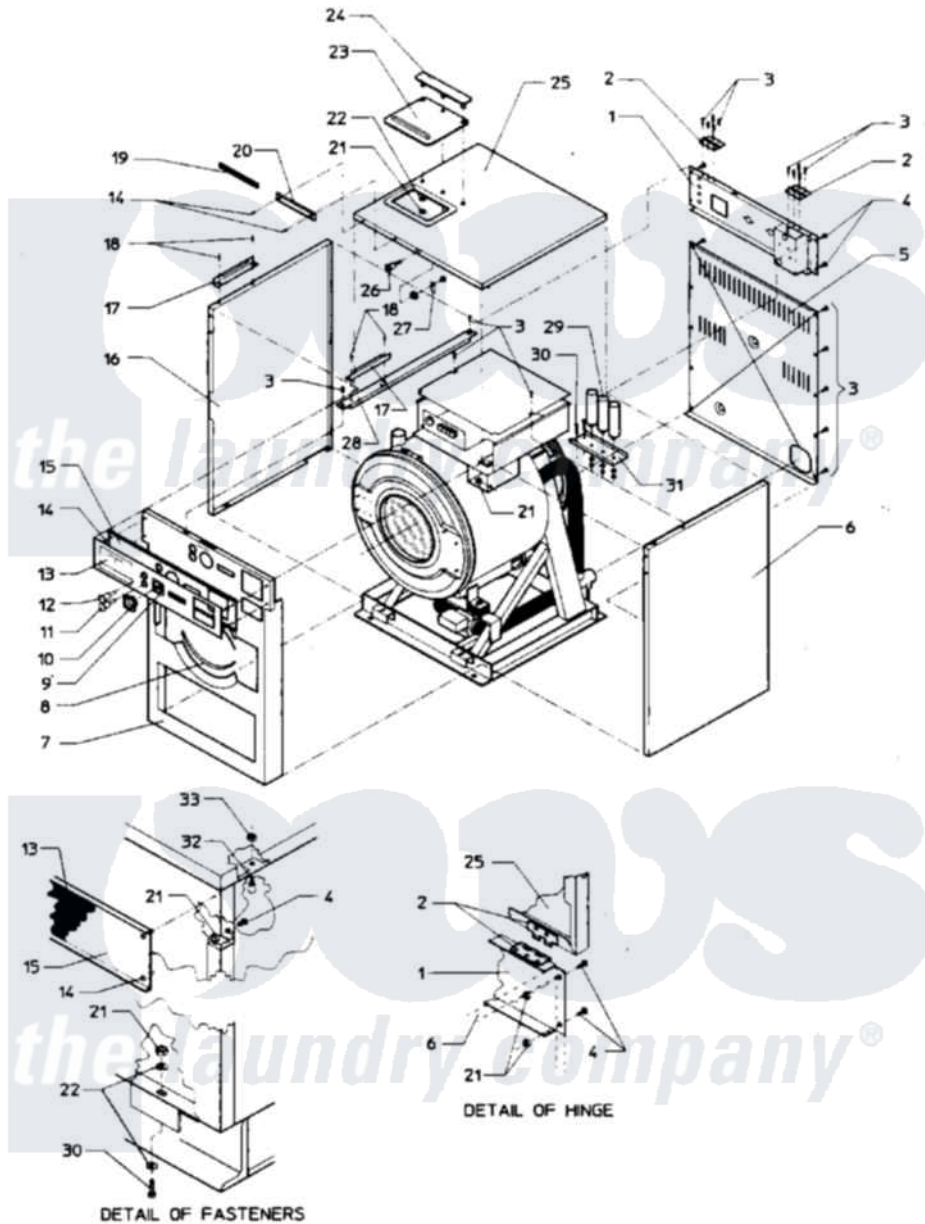

Maytag MAF18MC1 01 - MAIN EXPLODED VIEW - FINAL ASSEMBLY

Maytag [Commercial Maytag MAF18MC1 Washer Parts](#) Parts Diagram 01 - MAIN EXPLODED VIEW - FINAL ASSEMBLY

[Click on the part number to view part](#)

Item	Original Part Number	Replaced By	Status	Part Description
001	24001169			Panel Kit, Valve
"	24001170		Not Available	PANEL KIT, VALVE
002	24001676		Not Available	HINGE, TOP COVER (NOTE: 18003069 AFTER SERIAL
"	Y24001300			Hinge
003	24001301	67006964		Screw, Glide
004	24001323			Screw
005	24001403		Not Available	KIT, PANEL (REAR)
"	Y24001400		Not Available	KIT, PANEL (REAR)
006	24001159		Not Available	PANEL KIT, SIDE (RT.)35 (AS VIEWED FROM FRONT)
"	24001162		Not Available	PANEL KIT, SIDE (RT.)18 (AS VIEWED FROM FRONT)
007	24001677		Not Available	PANEL ASSY. (INR. FRNT.)
"	24001678	24001694		Panel- FRO
008	24001550	24001532		Trim- Pane
009	24001679		Not Available	DECAL, CYCLE INDICATOR