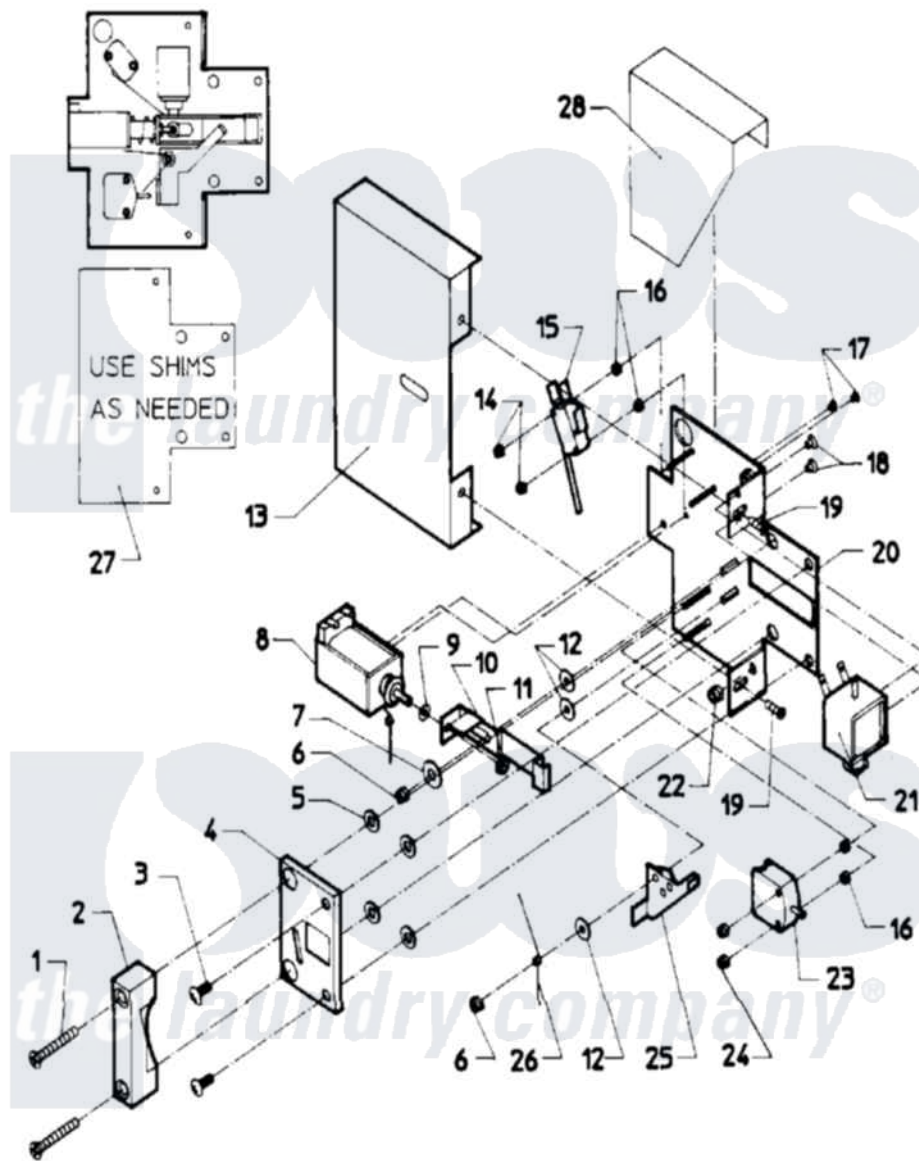

Maytag MAF18MC1 03 - DOOR SAFETY INTERLOCK-COIN MODELS

Maytag [Commercial Maytag MAF18MC1 Washer Parts](#) Parts Diagram 03 - DOOR SAFETY INTERLOCK-COIN MODELS

[Click on the part number to view part](#)

| Item | Original Part Number | Replaced By | Status | Part Description |
|------|--------------------------|--------------------------|---------------|---------------------------|
| 001 | 24001640 | | | Door Lock Complete |
| " | W10124350 | | Not Available | PART NUMBER NOT AVAILABLE |
| 002 | 24001483 | | Not Available | CATCH, DOOR LOCK |
| 003 | 24001323 | | | Screw |
| 004 | 24001484 | | Not Available | COVER, DOOR LOCK PLATE |
| 005 | 24001295 | | | Lockwasher, S.s. |
| 006 | 24001342 | 74005230 | | Nut, Lock |
| 007 | 24001485 | | | Washer, Shoulder |
| 008 | 24001101 | | | Solenoid, Door Rel |
| 009 | 24001358 | | | Washer, Flat |
| 010 | 24001250 | | | Button, Push |
| 011 | 24001481 | Y707702 | | Locknut |
| 012 | 24001480 | | | Washer, Teflon |
| 013 | 24001487 | | Not Available | COVER, DOOR LOCK ASSY. |
| 014 | 24001476 | | | Nut, Fiberlock |

| | | | |
|-----|--------------------------|--------------------------|----------------------------|
| 015 | 24001229 | | Switch, Door Lock |
| 016 | 24001477 | Not Available | SPACER, NYLON (No.6) |
| 017 | 24001643 | | Screw, S.s. |
| 018 | 24001479 | | Screw, S.s. |
| 019 | 24001301 | 67006964 | Screw, Glide |
| 020 | NLA | Not Available | PLATE, DOOR LOCK |
| 021 | 24001102 | | Solenoid, Door Lck |
| 022 | 24001305 | | Nut, Fiberlock |
| 023 | 24001255 | | Switch, Door Handle |
| 024 | 24001736 | 24001425 | Nut, Fiberlock, Pltd |
| 025 | 24001230 | | Lever, Door Lock |
| 026 | 24001293 | | Spring, Torsion |
| 027 | 24001559 | | Shim, Door Lock |
| 028 | 24001488 | Not Available | SHIELD, SPLASH (DOOR LOCK) |