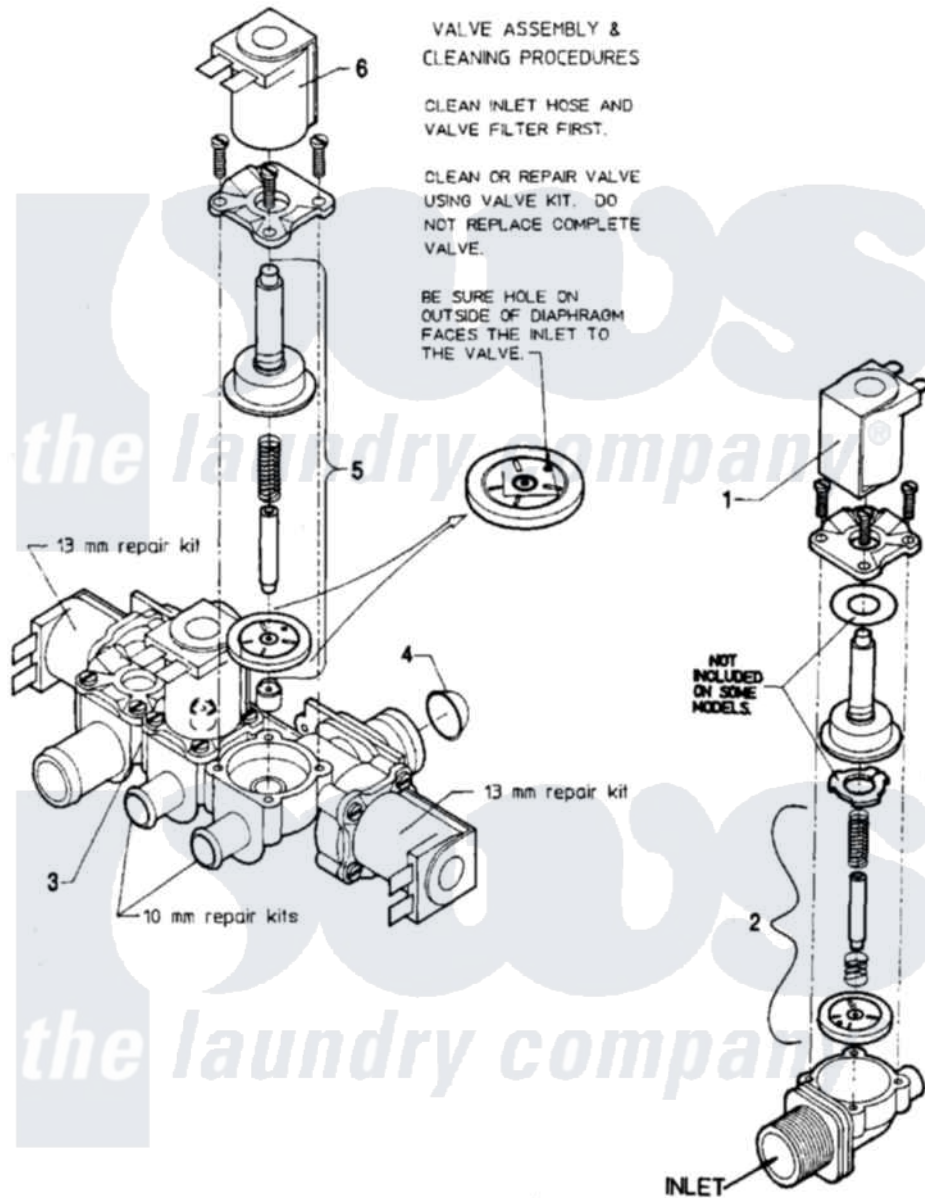

# Maytag MAF18MC1 05 - WATER VALVE

Maytag [Commercial Maytag MAF18MC1 Washer Parts](#) Parts Diagram 05 - WATER VALVE  
 Click on the part number to view part

Item	Original Part Number	Replaced By	Status	Part Description
001	<a href="#">24001118</a>			Valve
"	<a href="#">24001119</a>			Valve
"	<a href="#">24001120</a>			Valve-1 WAY
"	<a href="#">24001232</a>			Coil, Water Valve
"	<a href="#">24001776</a>			Valve, Water
002	<a href="#">24001121</a>			Kit, Valve Repair
"	<a href="#">24001122</a>			Kit, Valve Repair
003	<a href="#">24001226</a>			Valve, Mixing
"	<a href="#">24001448</a>			Seal
"	24001549		Not Available	FILTER, MESH (11MM US THREAD)
004	24001634		Not Available	SCREEN, VALVE
005	<a href="#">24001122</a>			Kit, Valve Repair
"	<a href="#">24001231</a>			Kit, Repair
006	<a href="#">24001232</a>			Coil, Water Valve