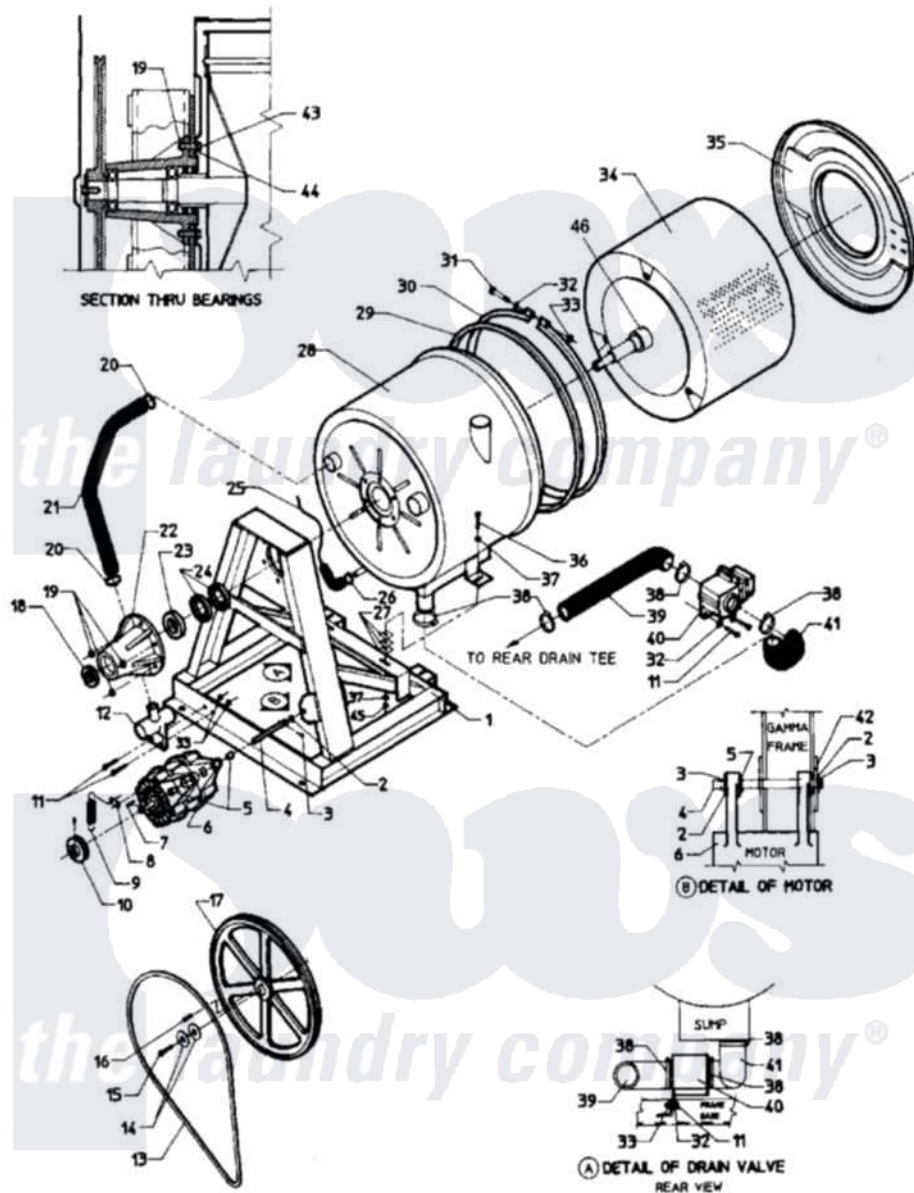

Maytag MAF18MC1 06 - MAIN EXPLODED VIEW-SUB ASSEMBLY

Maytag Commercial Maytag MAF18MC1 Washer Parts Parts Diagram 06 - MAIN EXPLODED VIEW-SUB ASSEMBLY
 Click on the part number to view part

Item	Original Part Number	Replaced By	Status	Part Description
001	24001369		Not Available	KIT ASSY., FRAME (2 SPEED)
"	24001371		Not Available	KIT ASSY., FRAME (2 SPEED)
002	24001511			Washer, Hardened
003	24001512		Not Available	PIN, COTTER PLTD. (1/8X1 1/2)
004	24001647		Not Available	ROD, MOTOR SUPPORT
"	24001802		Not Available	SUPPORT ROD, MOTOR
005	24001021			Bushing, Motor
006	24001078			Motor, 2SP
"	24001079			Motor 2SP 1 Phase
"	24001082			Motor, 2SP
"	24001083			Motor, 2SP
007	24001648		Not Available	KEY (MOTOR 3/16" X 1 1/2")
008	24001651		Not Available	CLIP, MOTOR SPRING
009	24001650		Not Available	SPRING (BELT TENSION)