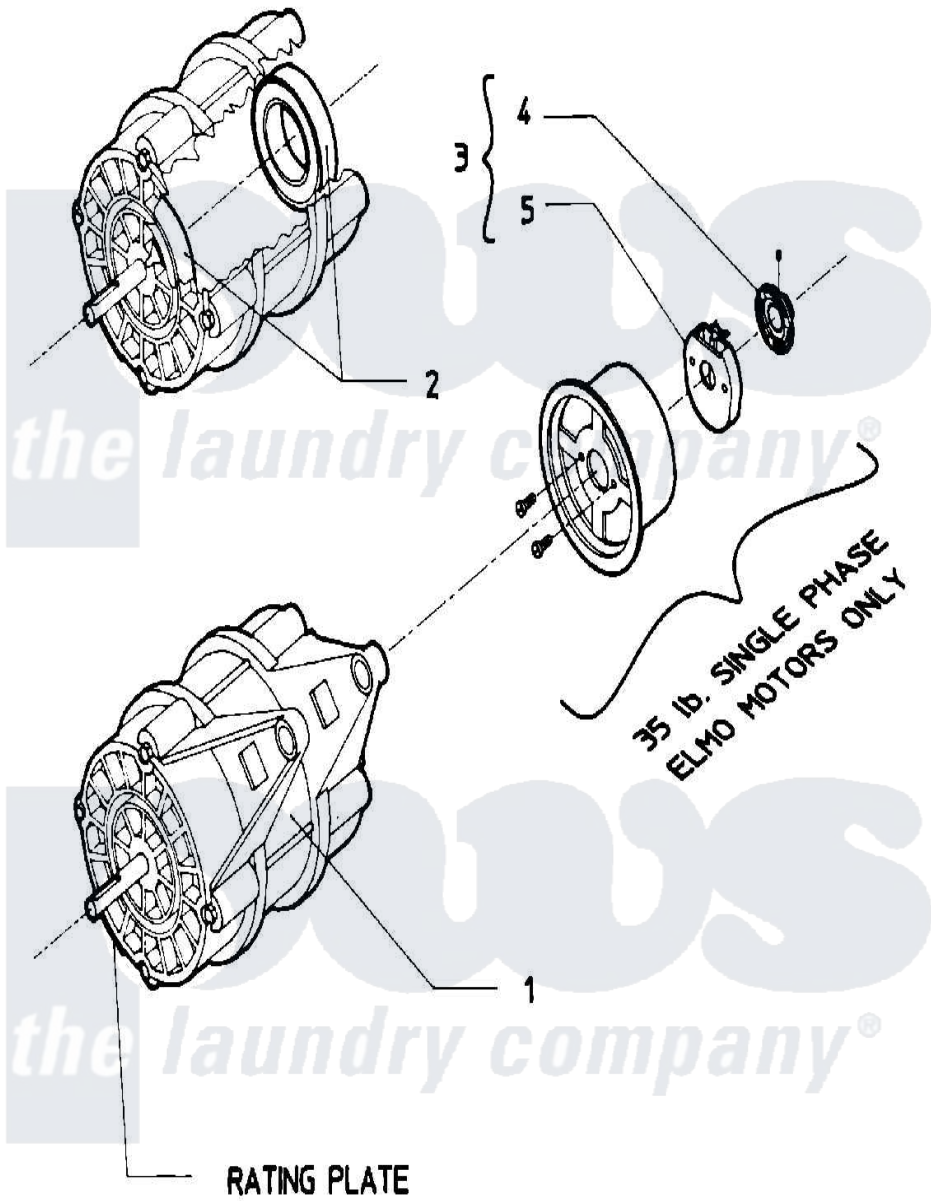

Maytag MAF18MC1 07 - MOTOR

Maytag [Commercial Maytag MAF18MC1 Washer Parts](#) Parts Diagram 07 - MOTOR  
 Click on the part number to view part

Item	Original Part Number	Replaced By	Status	Part Description
001	<a href="#">24001078</a>			Motor, 2SP
"	<a href="#">24001079</a>			Motor 2SP 1 Phase
"	<a href="#">24001082</a>			Motor, 2SP
"	<a href="#">24001083</a>			Motor, 2SP
002	<a href="#">24001017</a>			Bearing, Motor
"	<a href="#">24001018</a>			Bearing, 6204-2RS
003	W10124350		Not Available	PART NOT USED