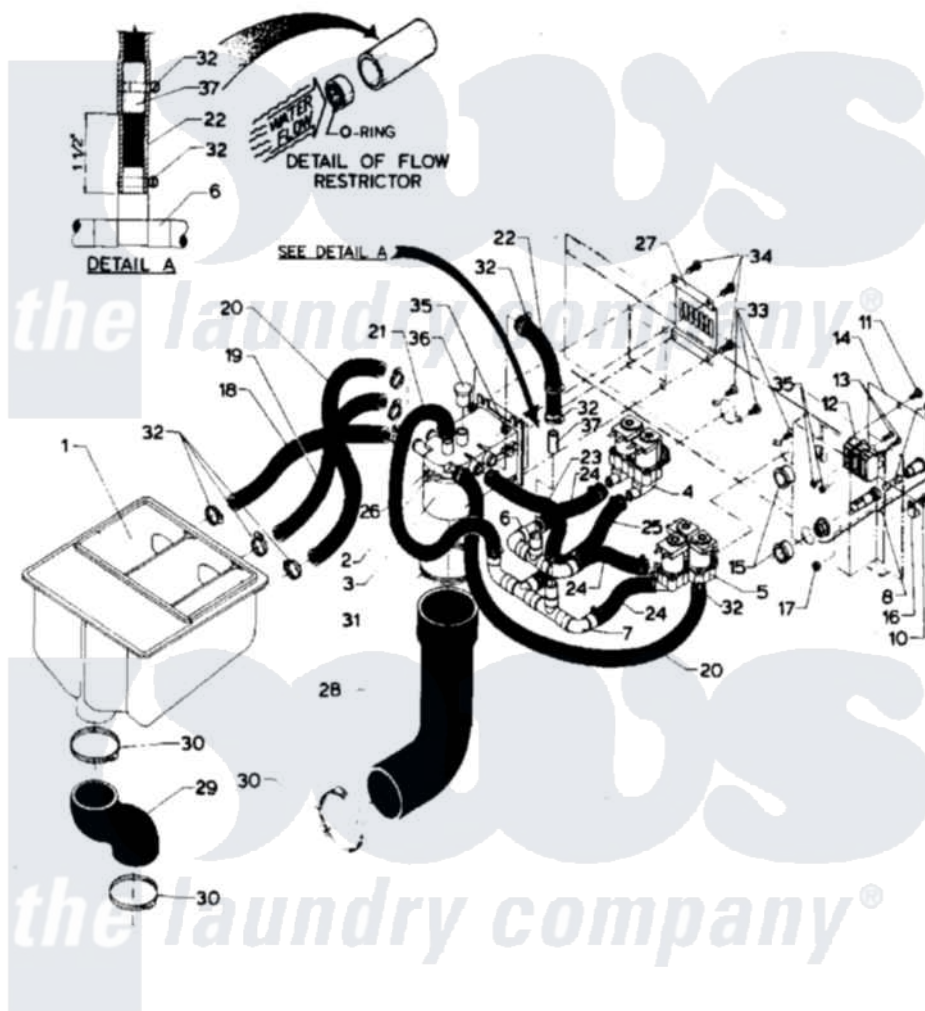

Maytag MAF18MC1 08 - SOAP DISPENSER

Maytag Commercial Maytag MAF18MC1 Washer Parts Parts Diagram 08 - SOAP DISPENSER

[Click on the part number to view part](#)

Item	Original Part Number	Replaced By	Status	Part Description
001	24001627		Not Available	DISPENSER, SUPPLY (COIN)
002	24001031			Breaker, Vac.
003	24001032			Breaker, Vac.
004	24001117			Valve
005	24001118			Valve
006	24001765		Not Available	MANIFOLD, SUPPLY
007	24001766		Not Available	MANIFOLD, FILL
008	24001433			Holder, Fuse
009	24001225			Fuse, Control
010	24001432	W10068250		Screw
011	24001301	67006964		Screw, Glide
012	24001629		Not Available	BLOCK, INPUT POWER (3 WIRE)
013	24001430			Screw, S.s
014	24001429		Not Available	COVER, JUNCTION BOX
015	24001436	8008P014-60		Grommet, Nylon
016	24001434		Not Available	CONNECTOR, GROUND

017	24001342	74005230	Nut, Lock
018	24001767	Not Available	HOSE
019	24001768	Not Available	HOSE
020	24001769	Not Available	HOSE
021	24001770	Not Available	HOSE
022	24001771	Not Available	HOSE
023	24001772	Not Available	HOSE
024	24001773	Not Available	HOSE
025	NLA	Not Available	HOSE
026	24001432	W10068250	Screw
027	24001426		Cover, Vacuum Breaker
028	24001552		Hose, Vacuum Breaker
029	24001442		Hose, Soap Dispenser
030	24001353	696392	Hose Clamp
031	24001282	Not Available	CLAMP, HOSE (No.48)
032	24001423	489503	Clamp
033	24001357		Screw, Stainless Steel
034	24001414	4450038	Screw
035	24001425		Nut, Fiberlock, Pltd
036	24001424	Not Available	CAP, PLUG (YELLOW)
037	24001775	Not Available	FLOW RESTRICTOR ASSY.